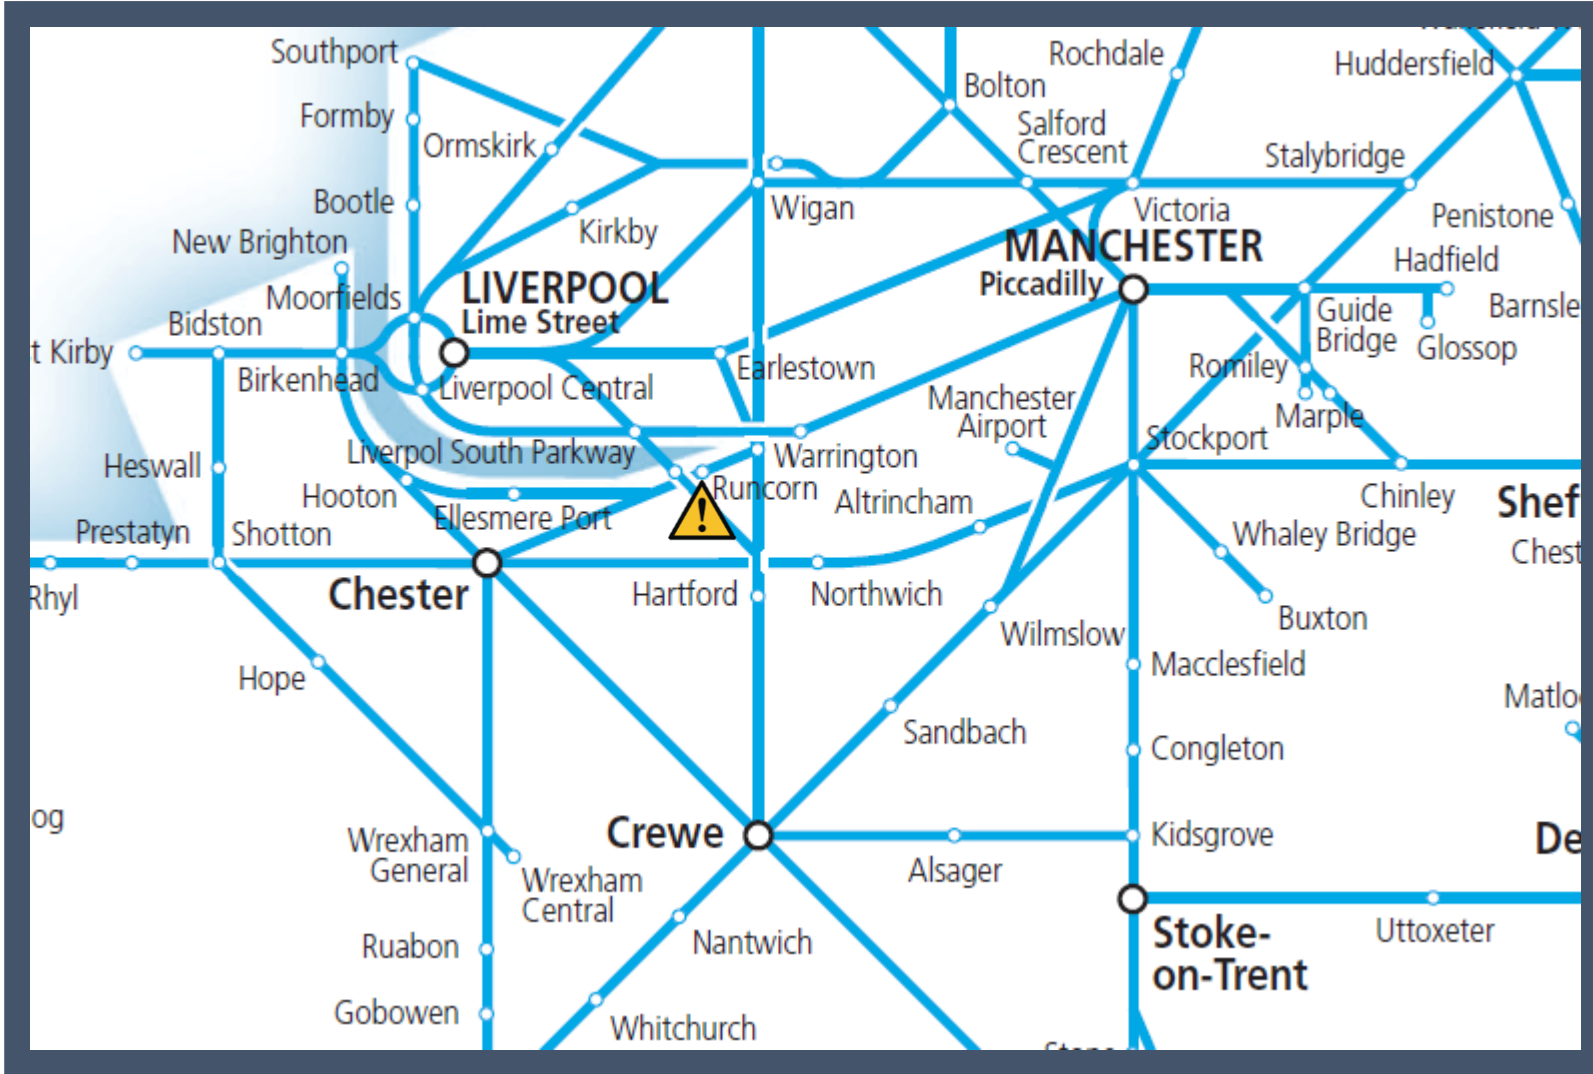

# A broken down train between Liverpool Lime Street and Crewe

TOCs affected: London Northwestern Railway, Northern, Virgin Trains

Key:

	Disruption
--	------------