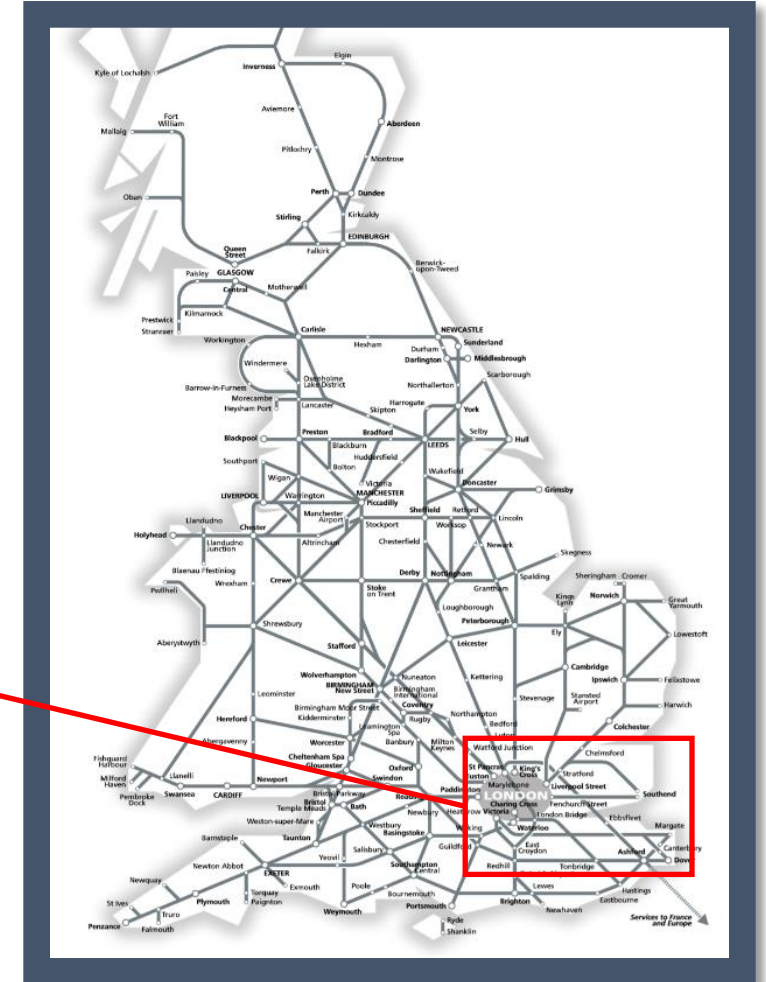

No c2c services to / from London Fenchurch Street

TOC affected: c2c

Key:

Engineering Works