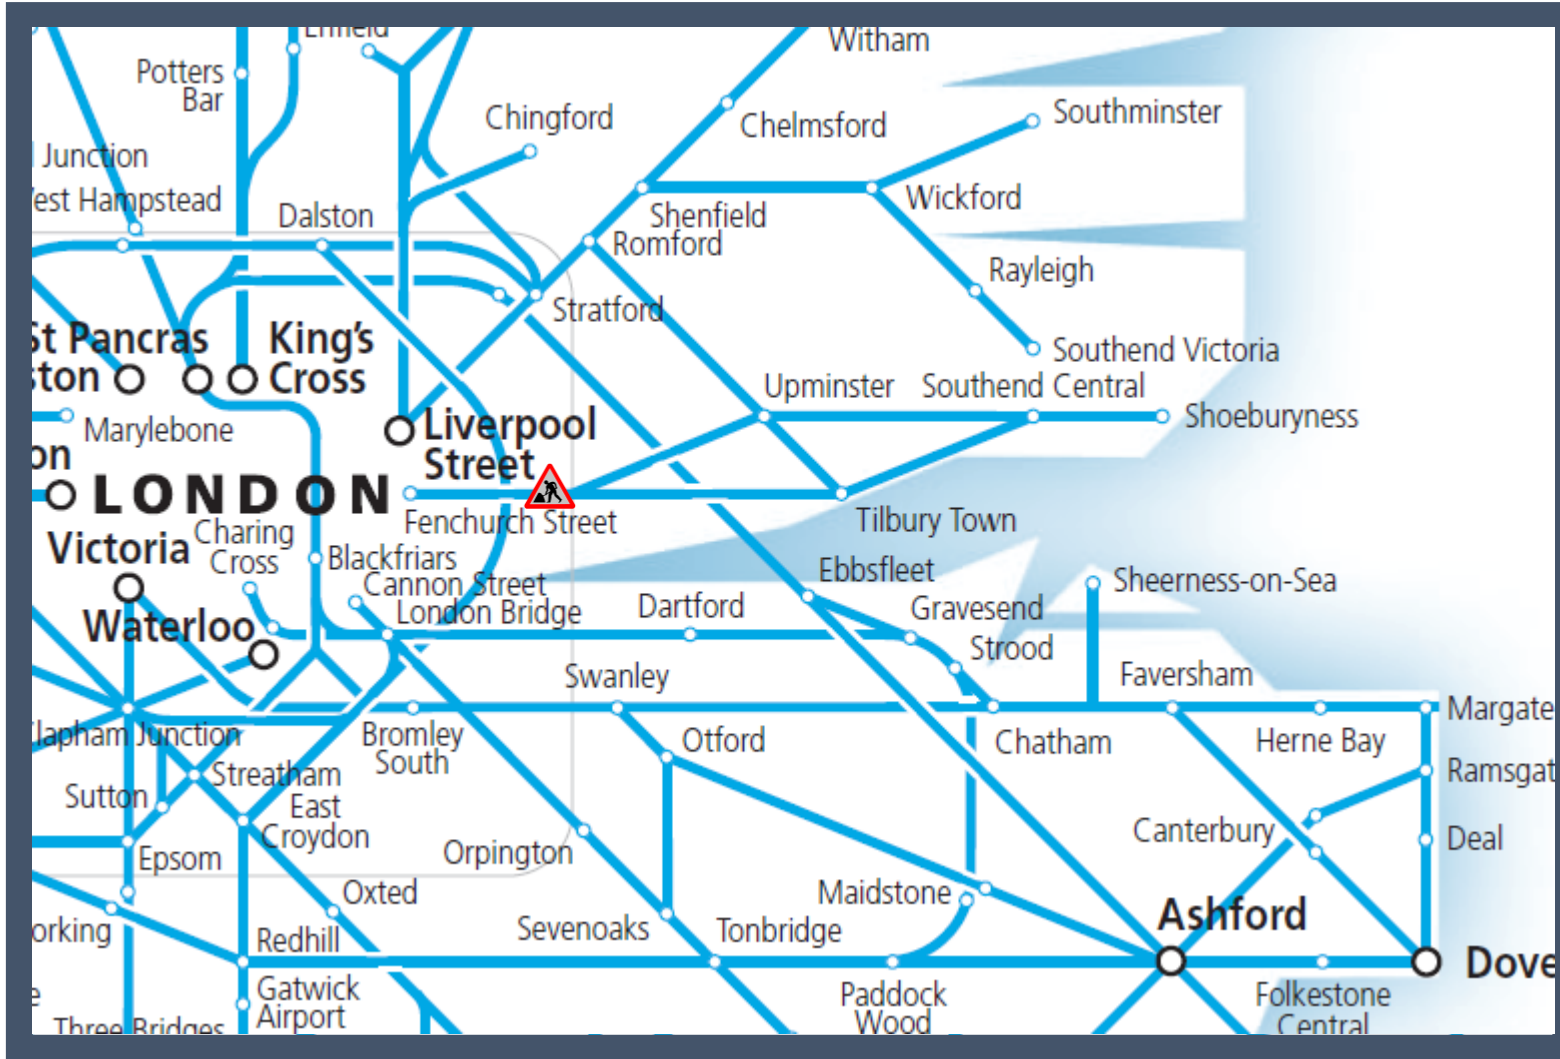

No c2c services to / from London Fenchurch Street

TOC affected: c2c

Key:

Engineering Works