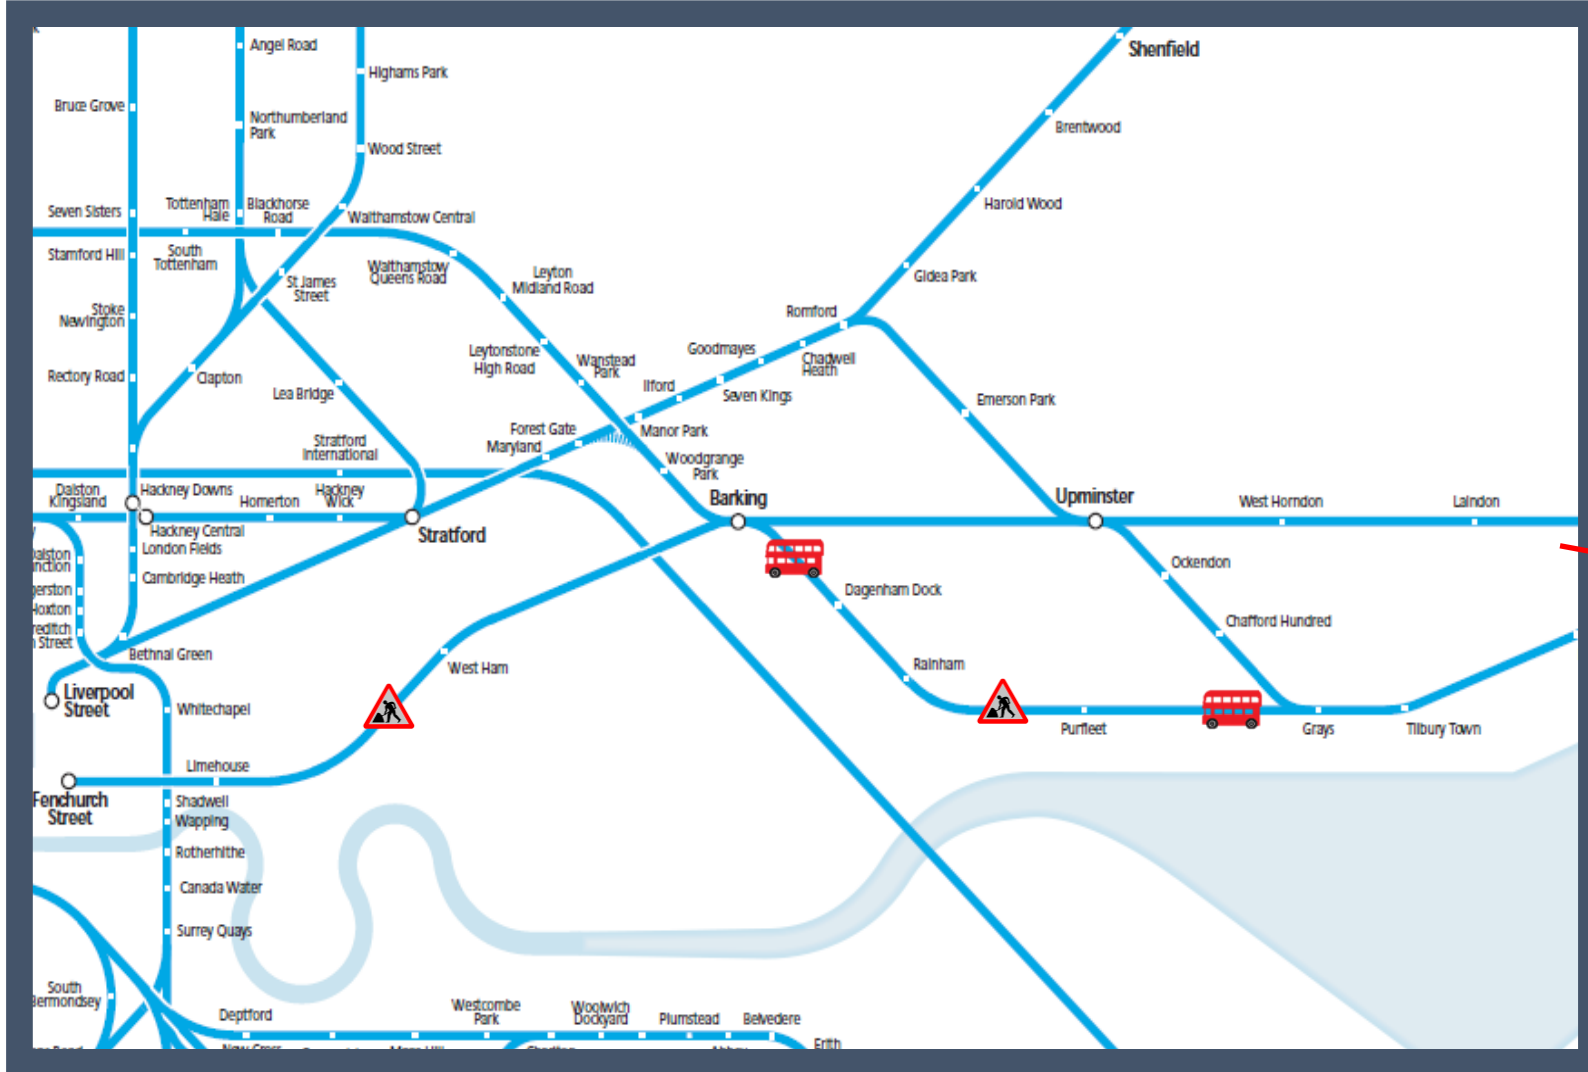

No trains to / from London Fenchurch Street TOC affected: c2c

Key:

	Engineering Works
	Bus Replacement Services