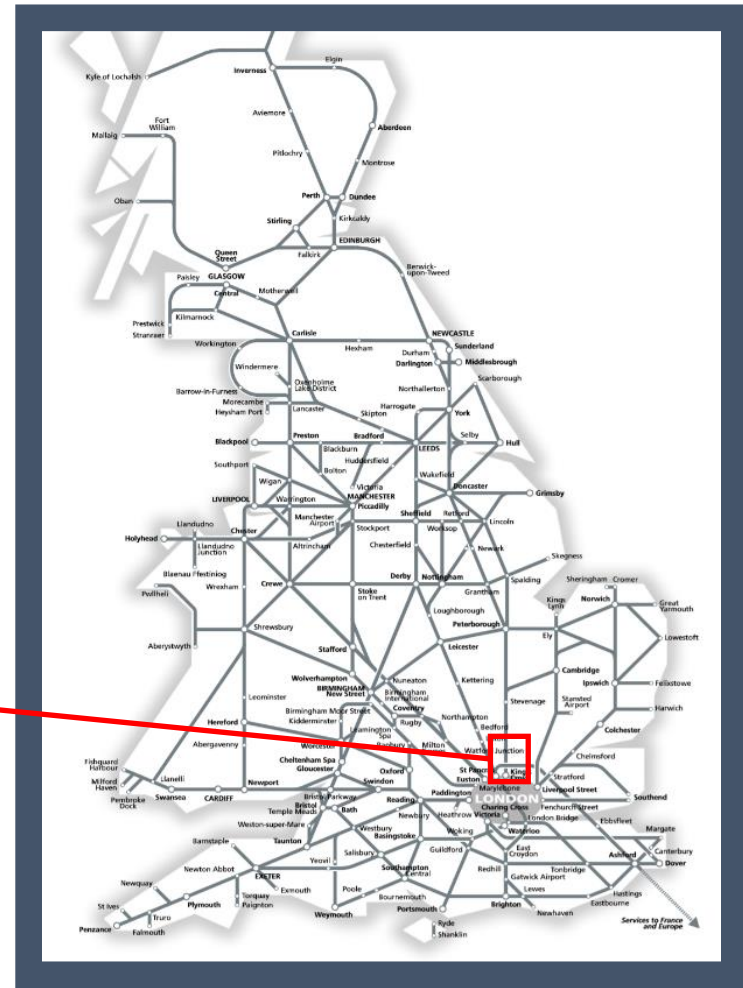

Amended Great Northern service between London Kings Cross and Finsbury Park

TOCs affected: Great Northern, Thameslink

Key:

Engineering Works