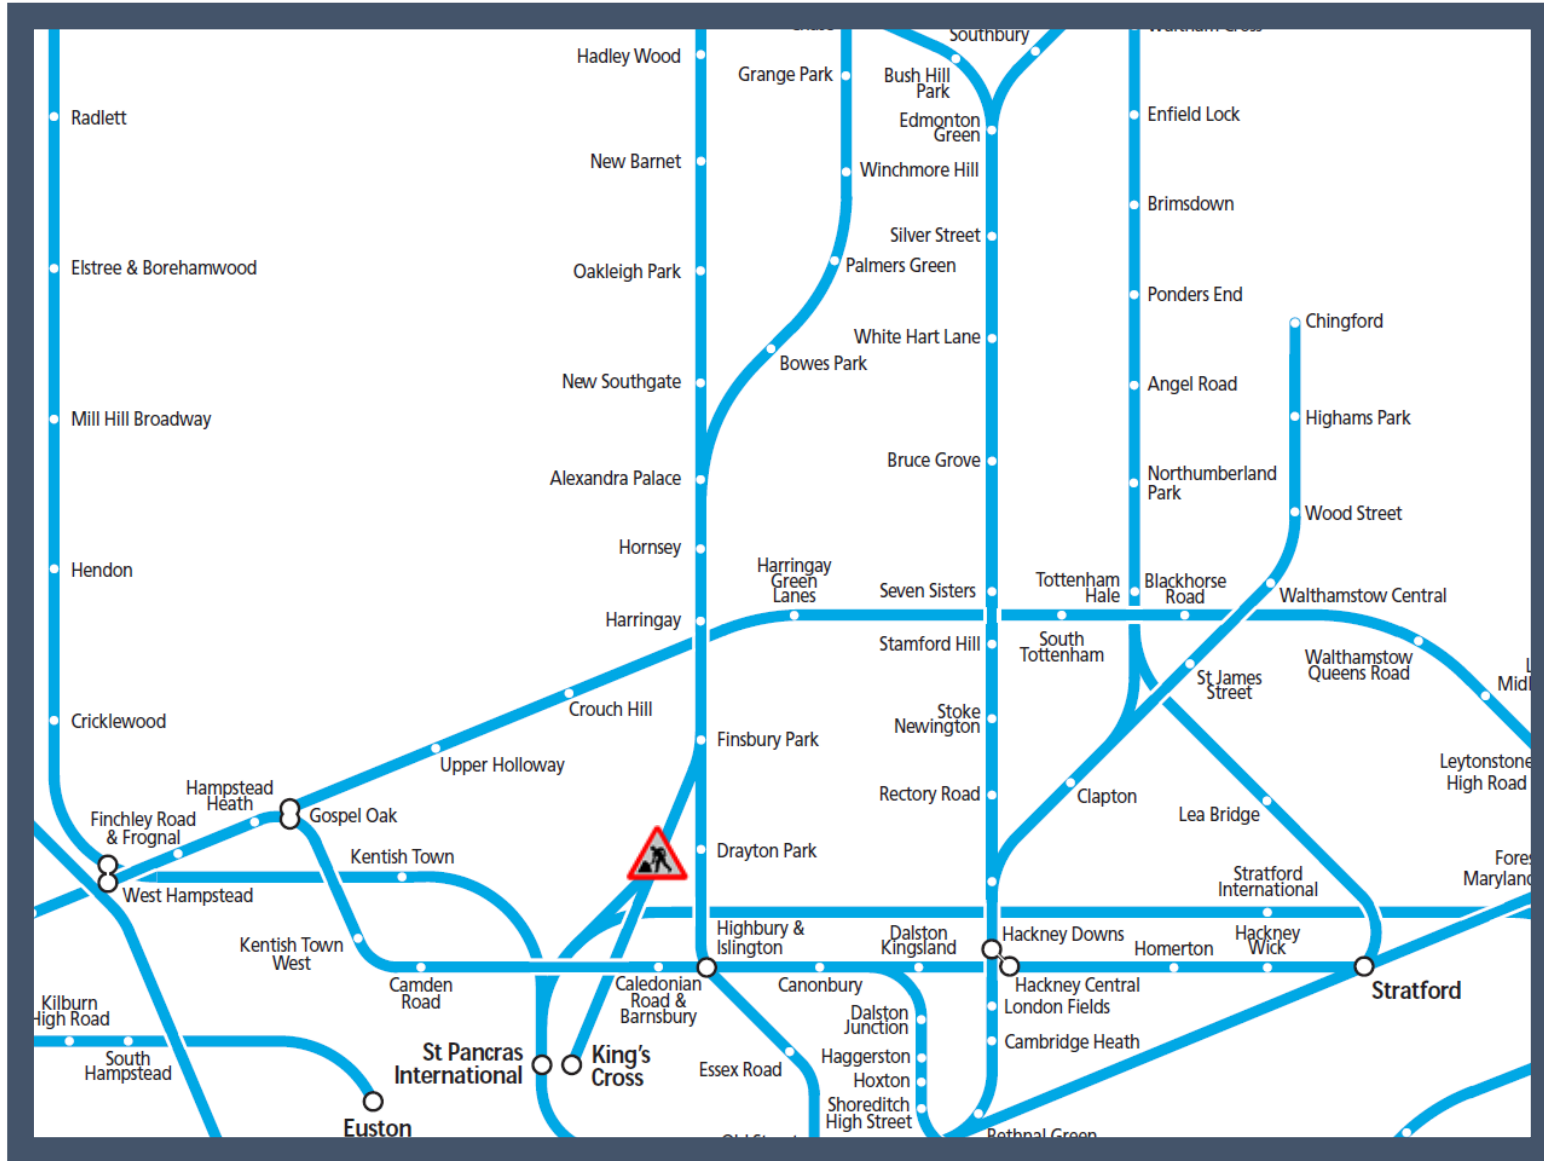

Amended Great Northern service between London Kings Cross and Finsbury Park

TOCs affected: Great Northern, Thameslink

Key:

Engineering Works