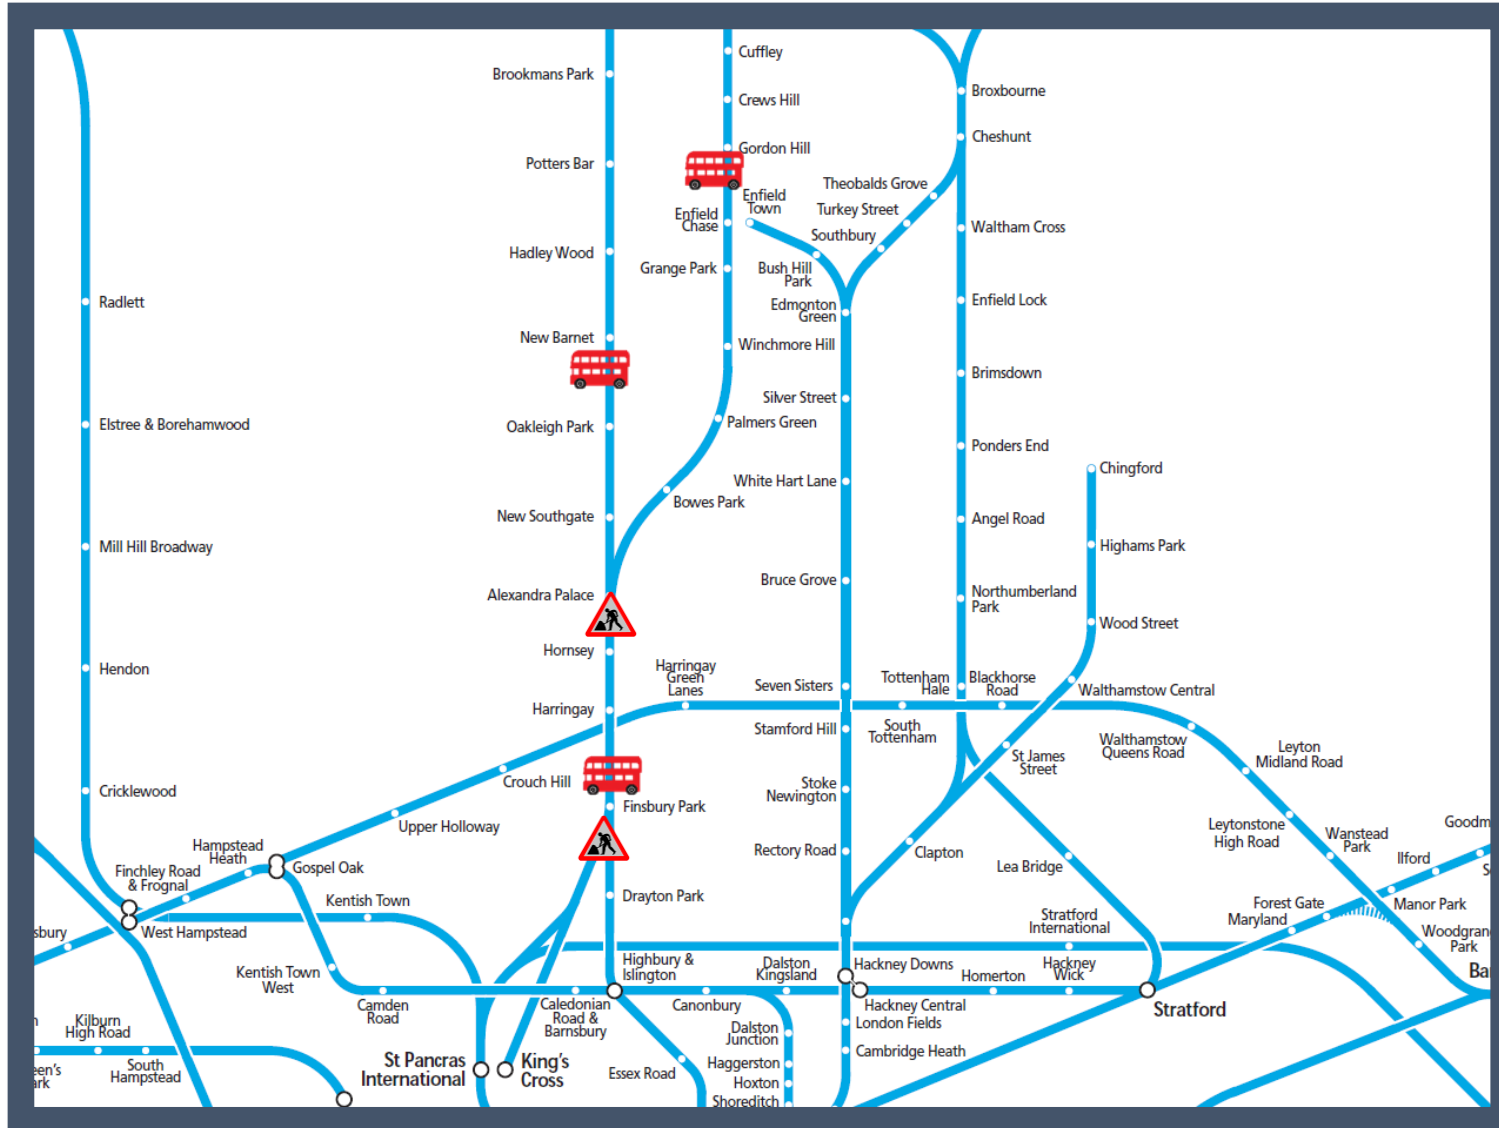

# No trains to / from London Kings Cross before 08:45

TOCs affected: Great Northern, Thameslink

Key:

Engineering Works

Bus Replacement Services