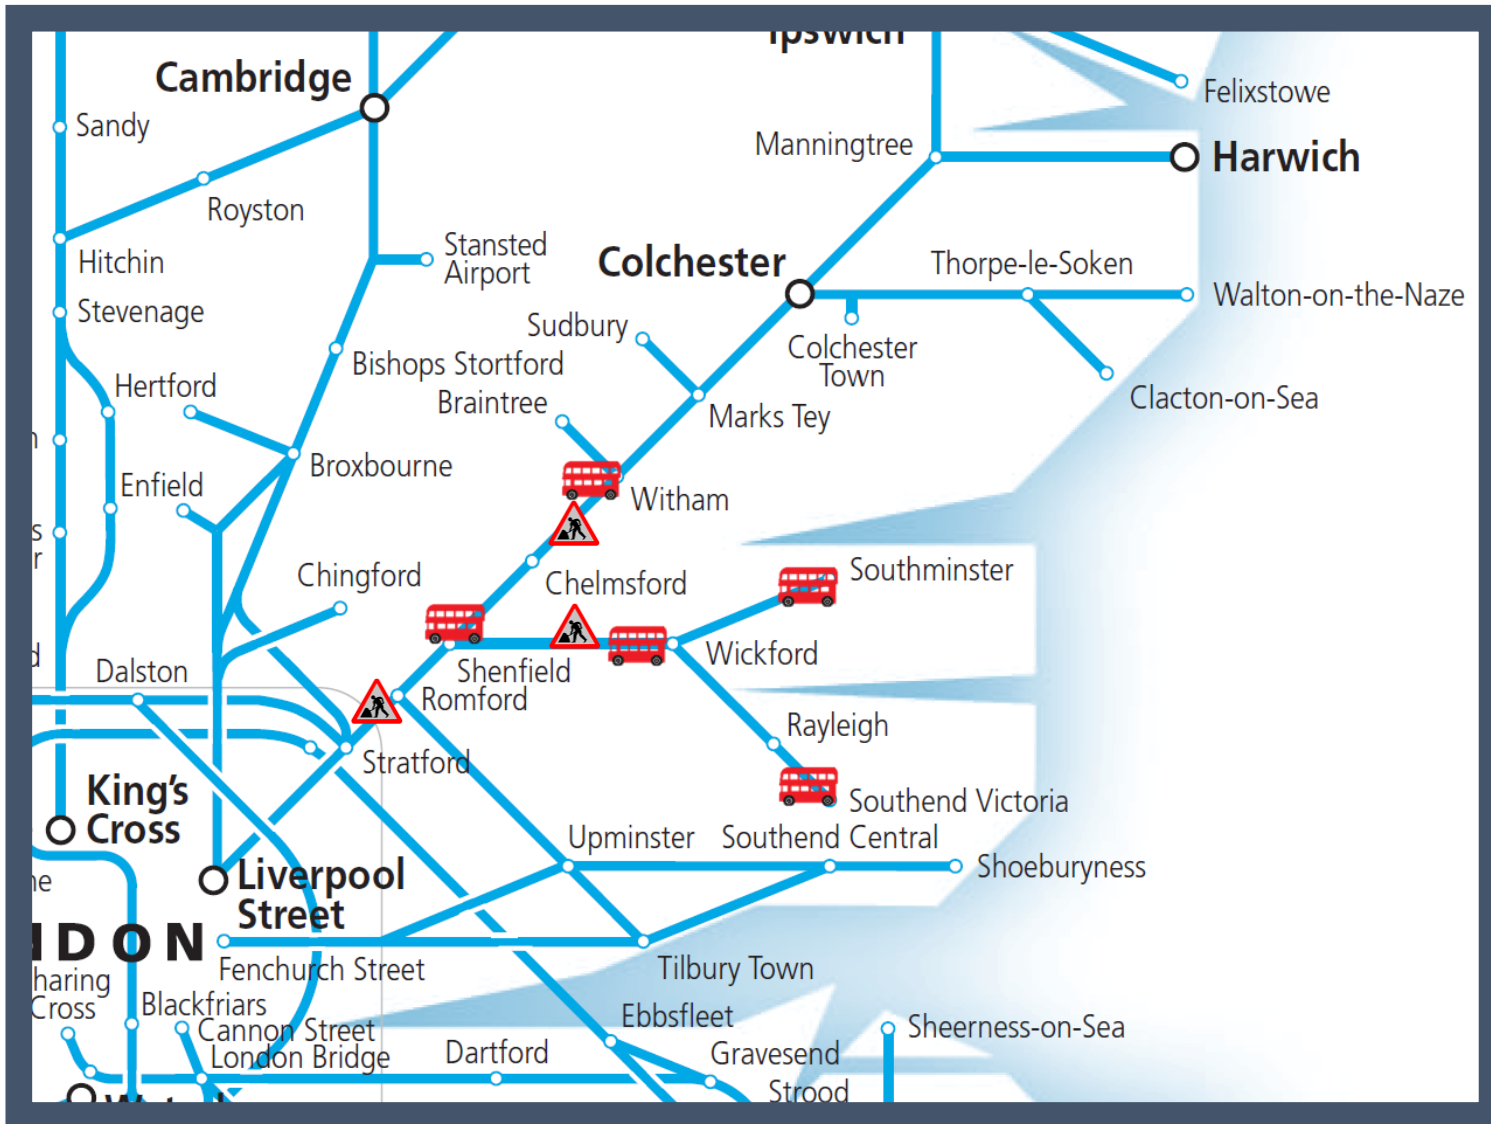

No trains between London Liverpool Street and Wickford / Southend Victoria / Southminster

TOCs affected: Greater Anglia, TfL Rail

Key:

	Engineering Works
	Bus Replacement Services