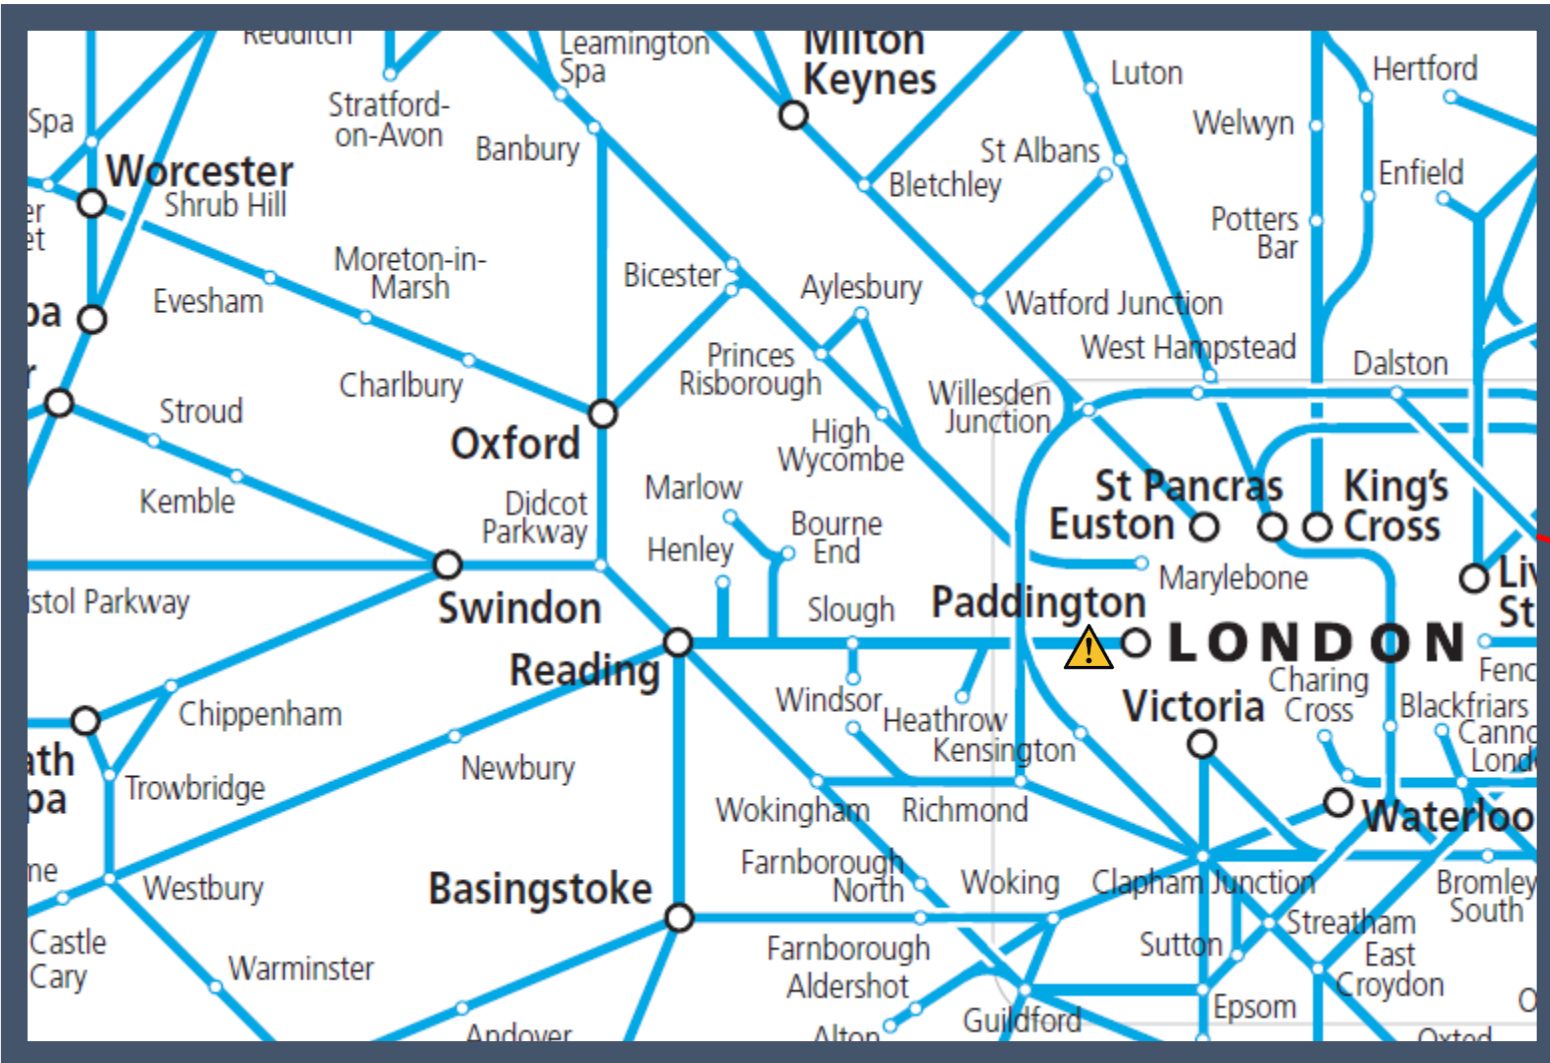

Electricity supply problems near Hayes & Harlington

TOCs affected: Great Western Railway, Heathrow Connect and Heathrow Express

Key:

	Disruption
---	------------