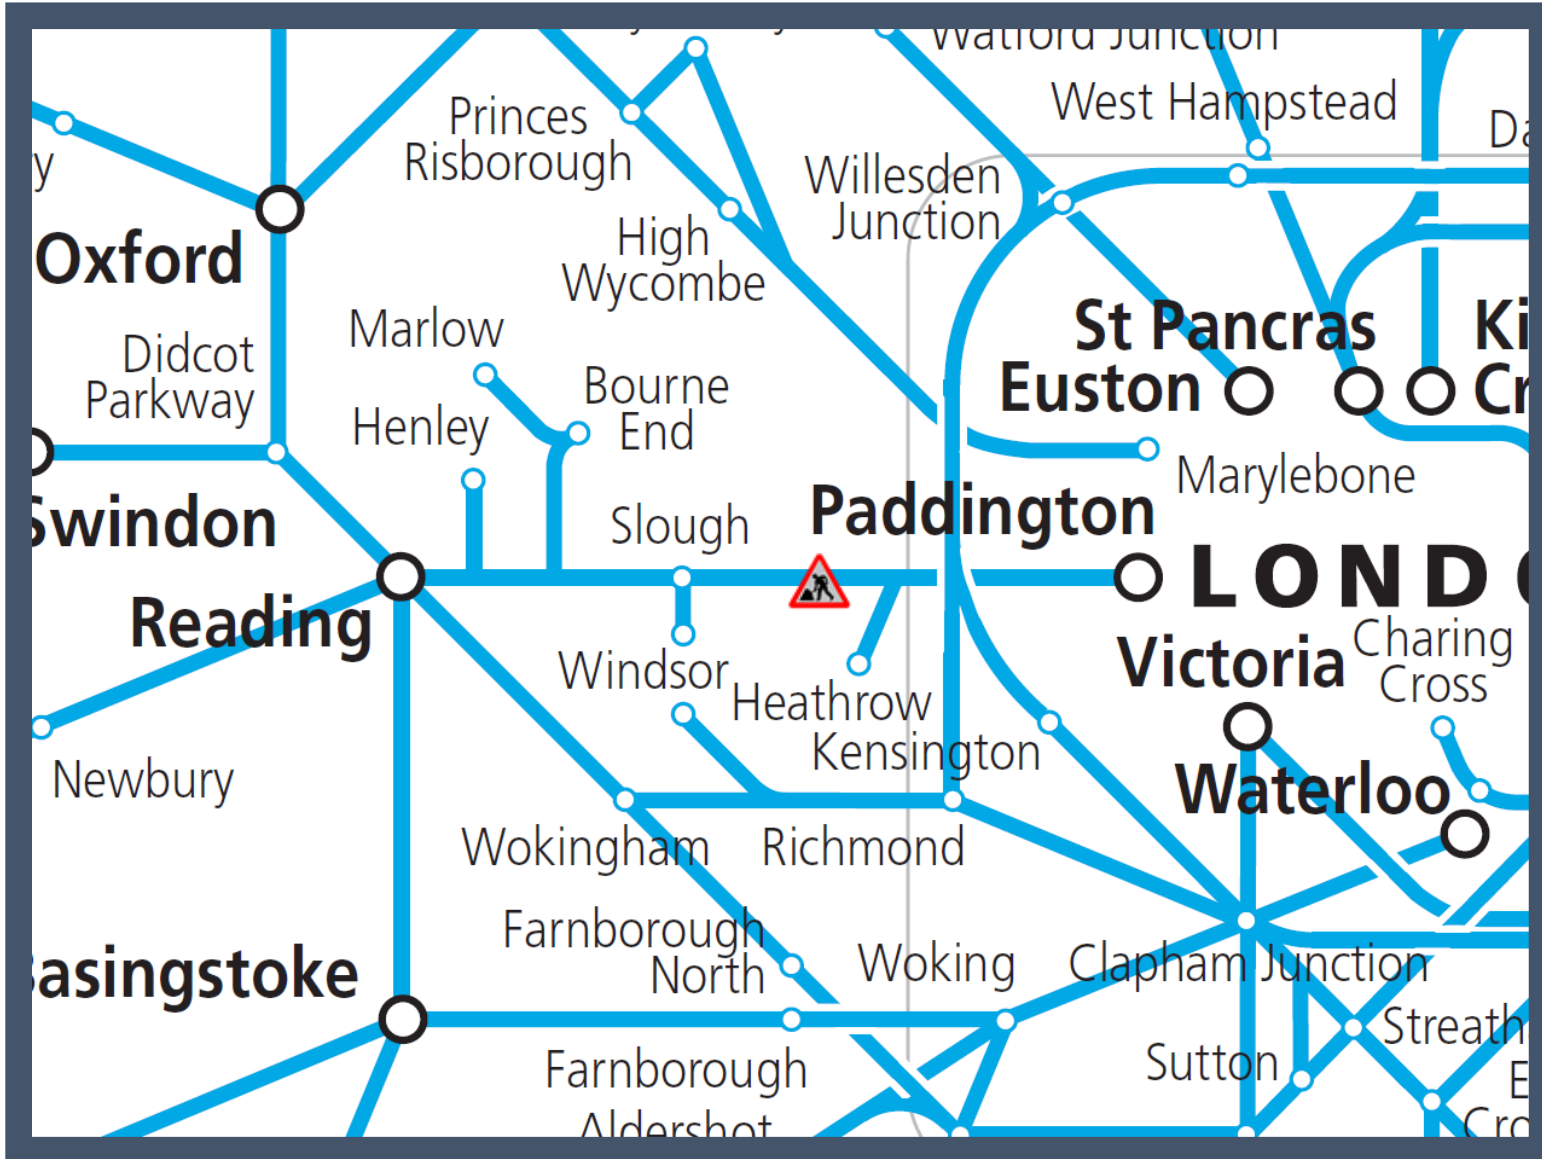

No TfL Rail service to / from Heathrow before 07:30

TOC affected: TfL Rail

Key:

Engineering Works