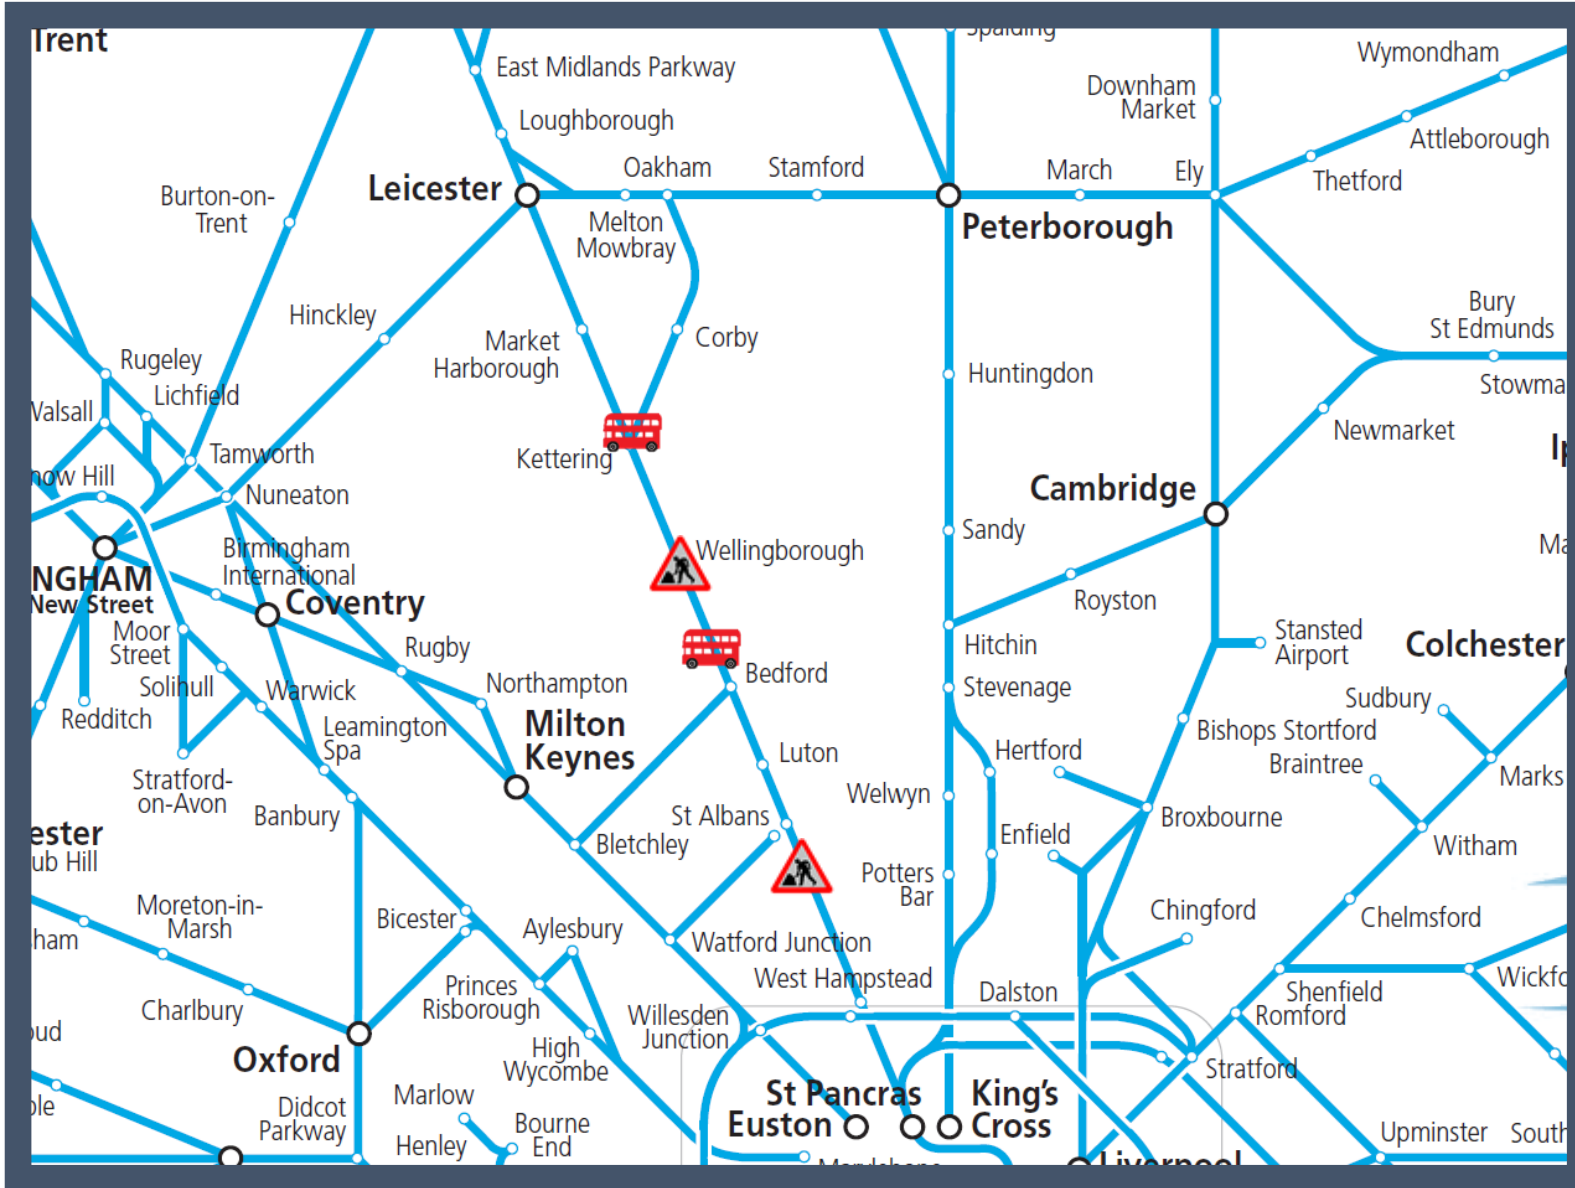

Reduced service to / from London St Pancras International

TOCs affected: East Midlands Trains, Thameslink

Key:

	Engineering Works
	Bus Replacement Services