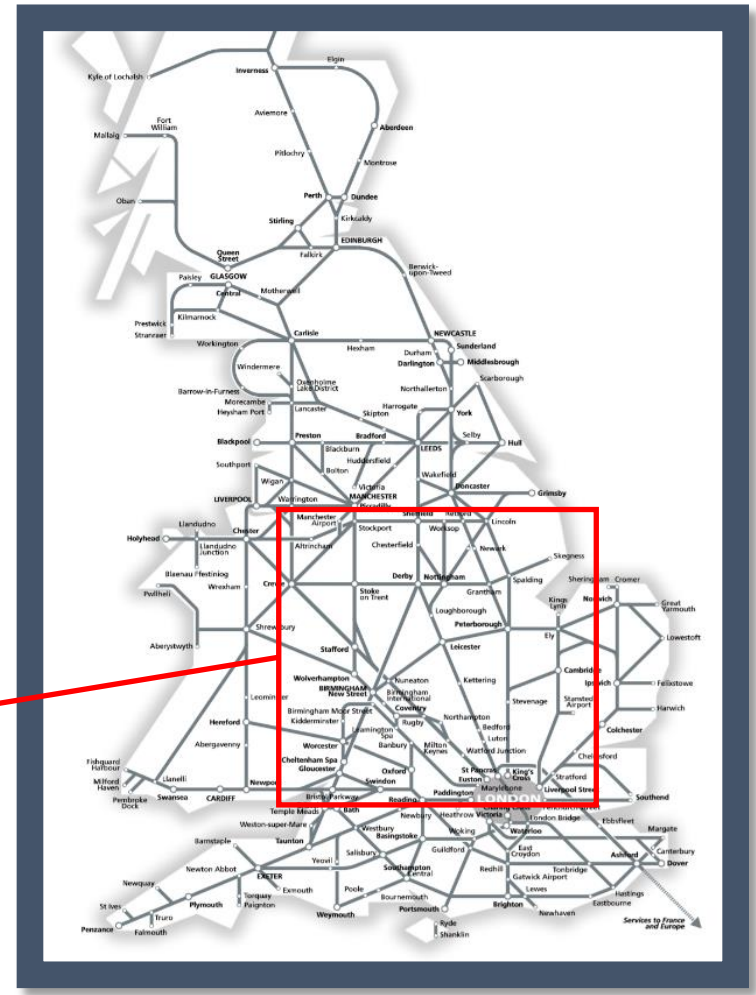

Reduced train service to / from London St Pancras International

TOC affected: East Midlands Trains

Key:

	Engineering Works
--	-------------------