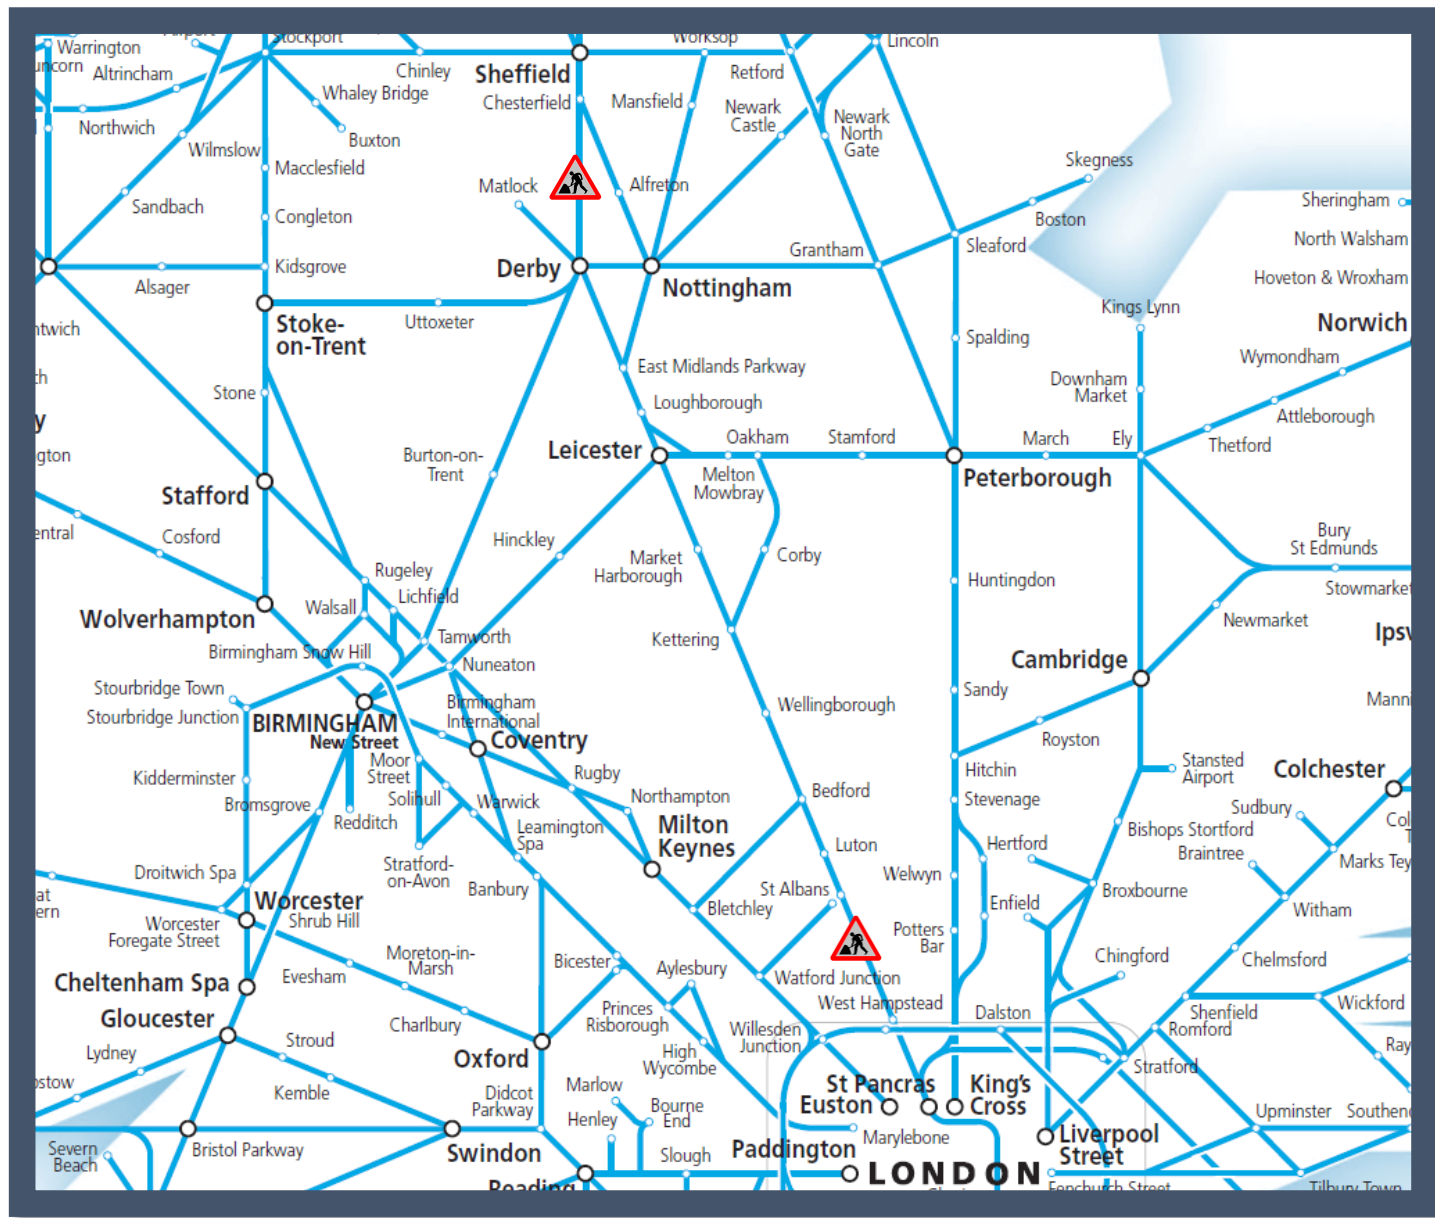

Reduced train service to / from London St Pancras International

TOC affected: East Midlands Trains

Key:

	Engineering Works
--	-------------------