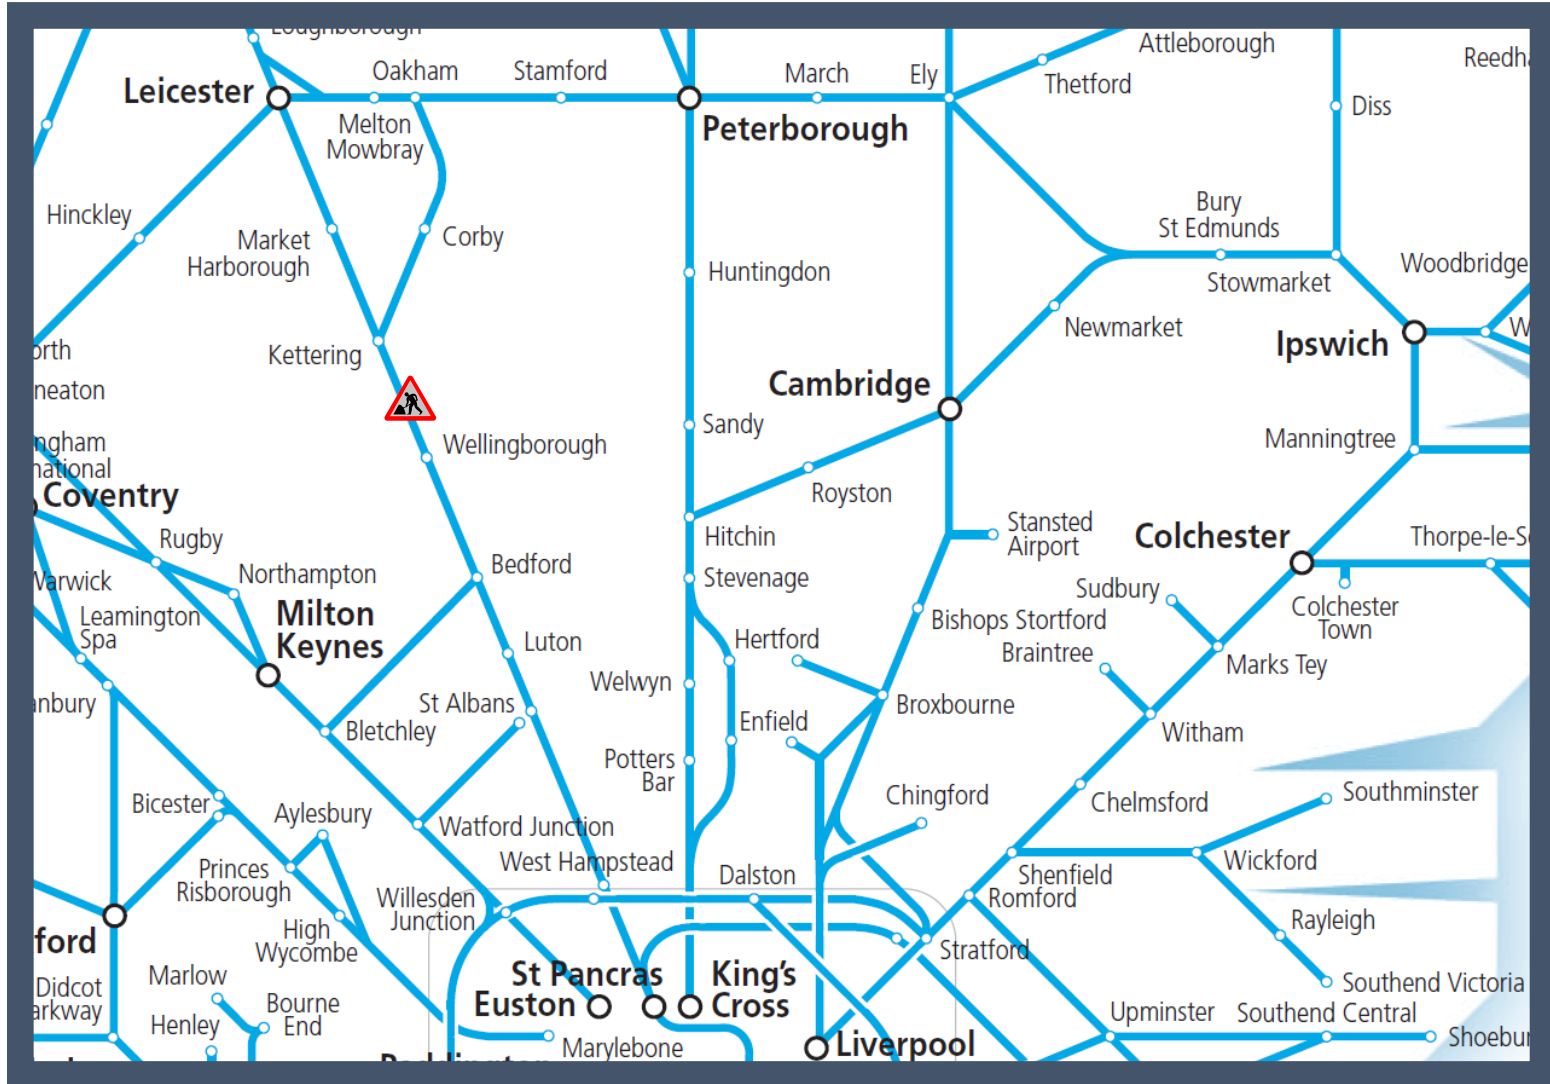

Amended service between London St Pancras and Corby / Leicester

TOC affected: East Midlands Trains

Key:

Engineering Works