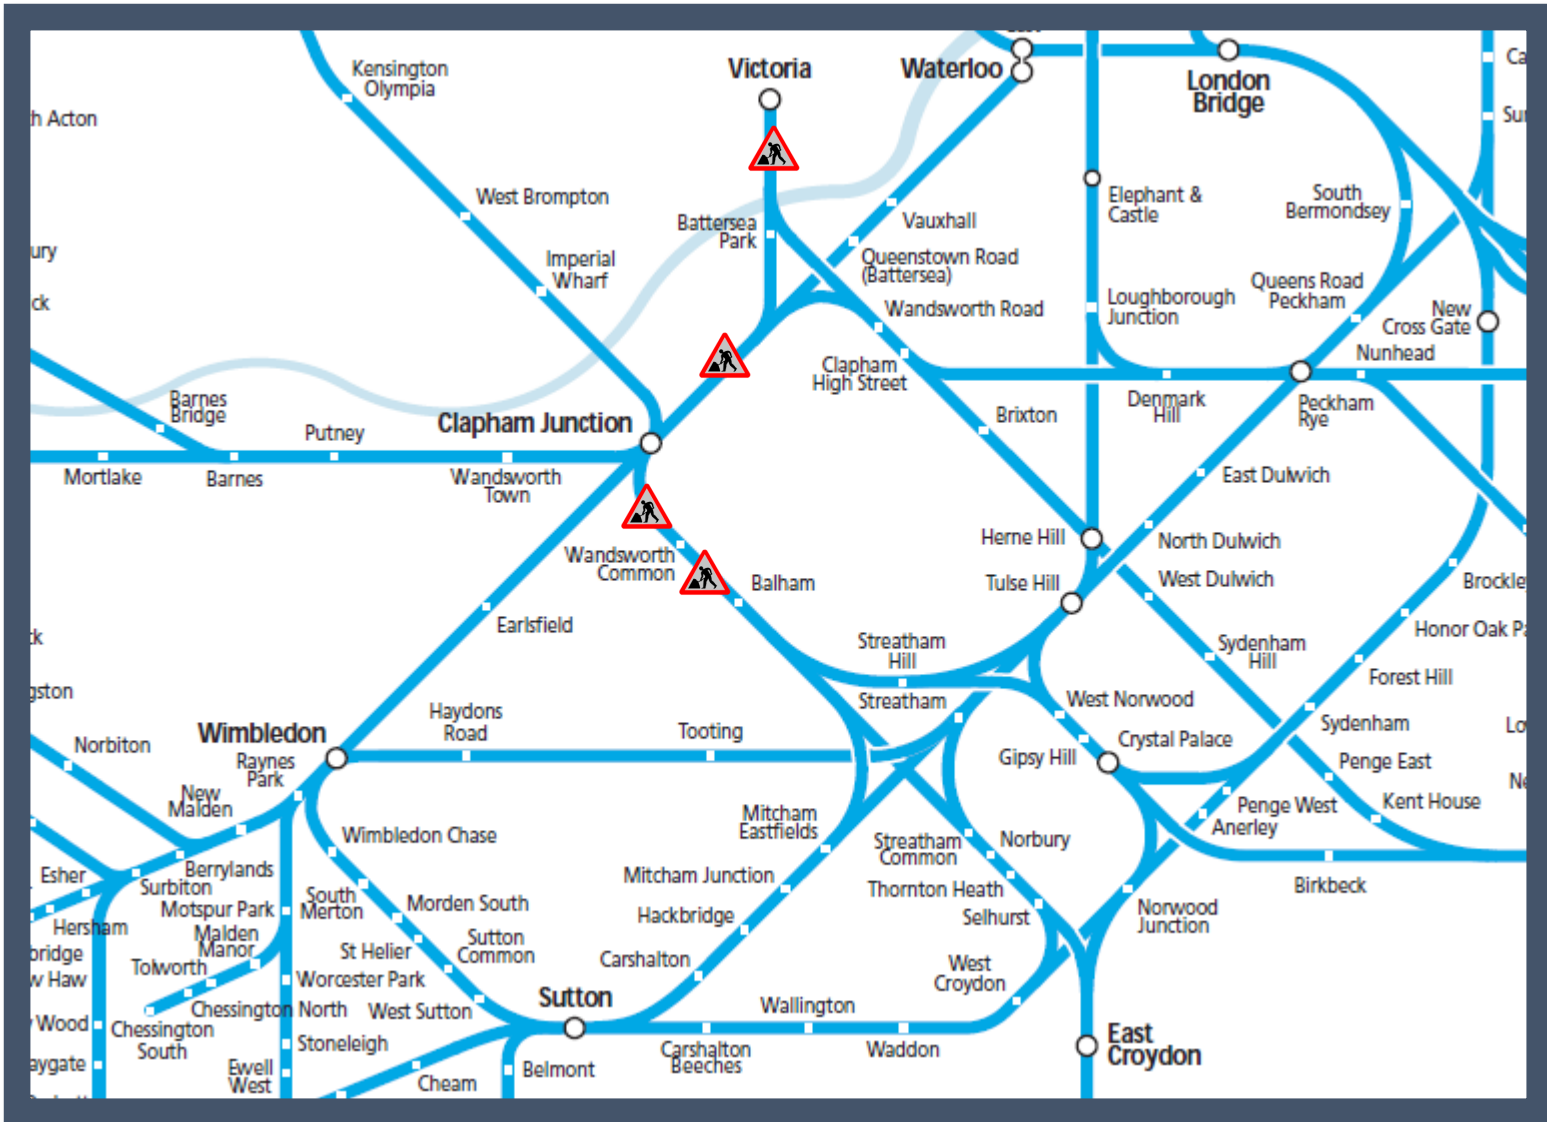

Reduce services to / from London Victoria  
TOCs affected: Gatwick Express, Southern

Key:

Engineering Works