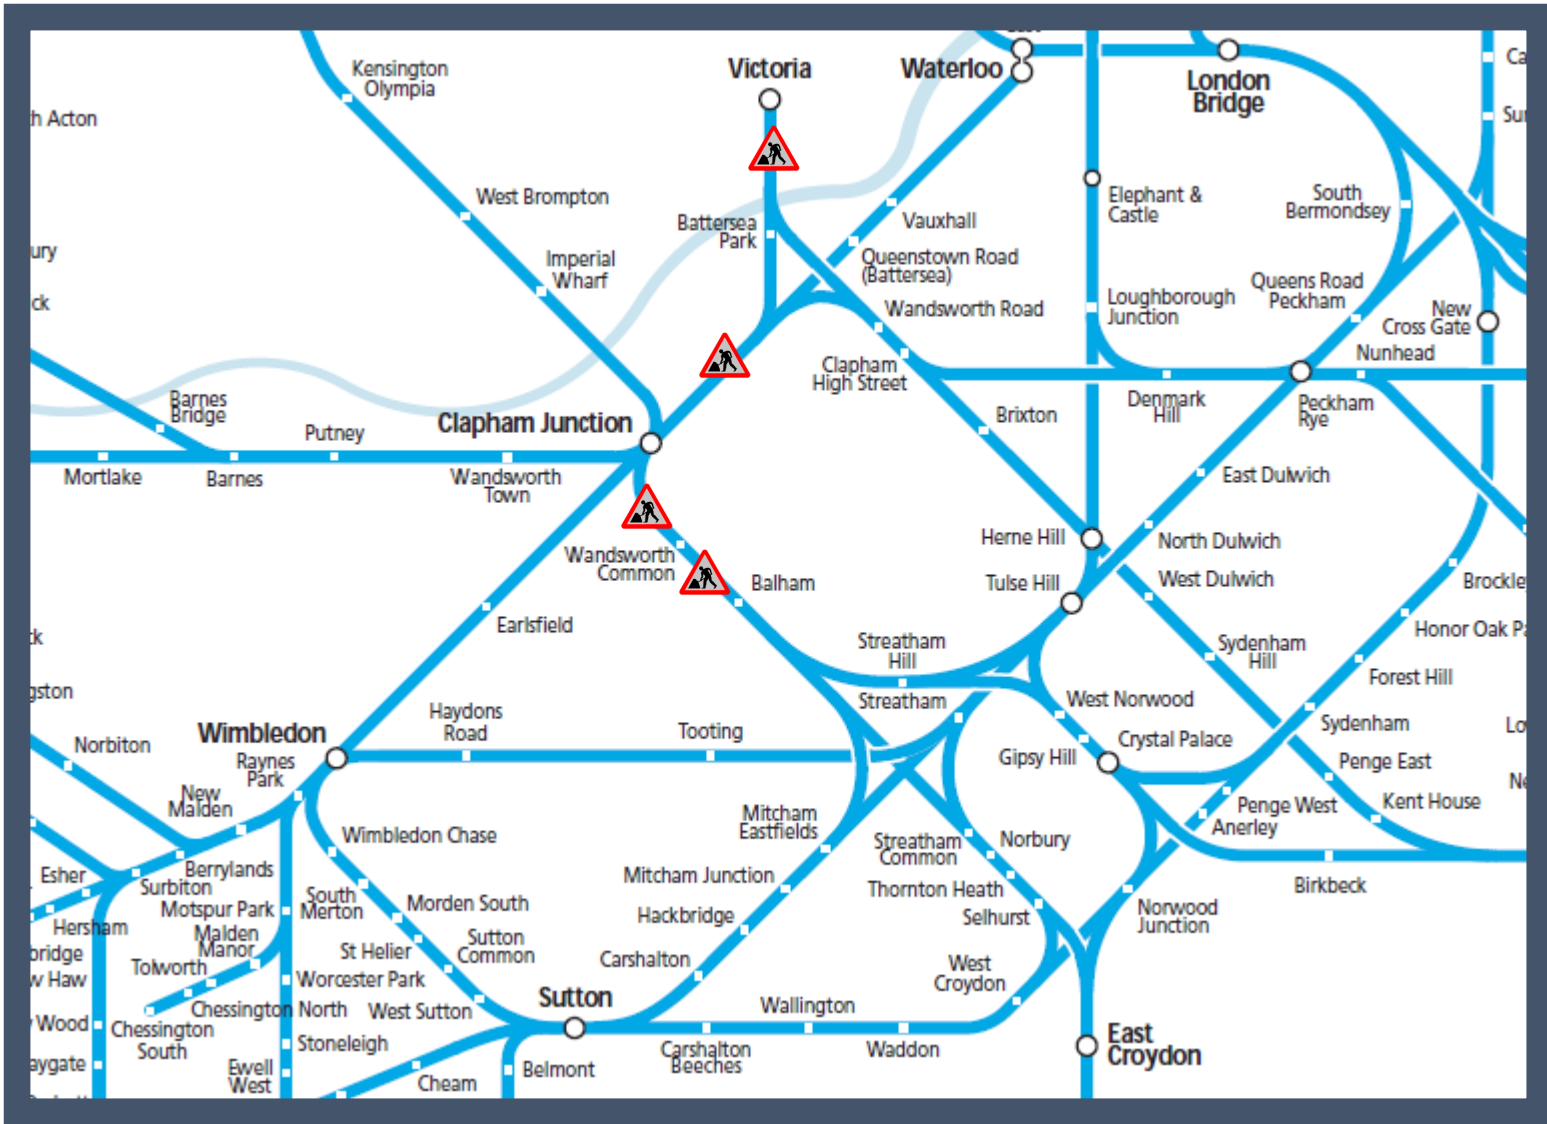

Amended trains to / from London Victoria

TOCs affected: Gatwick Express, Southern

Key:

Engineering Works