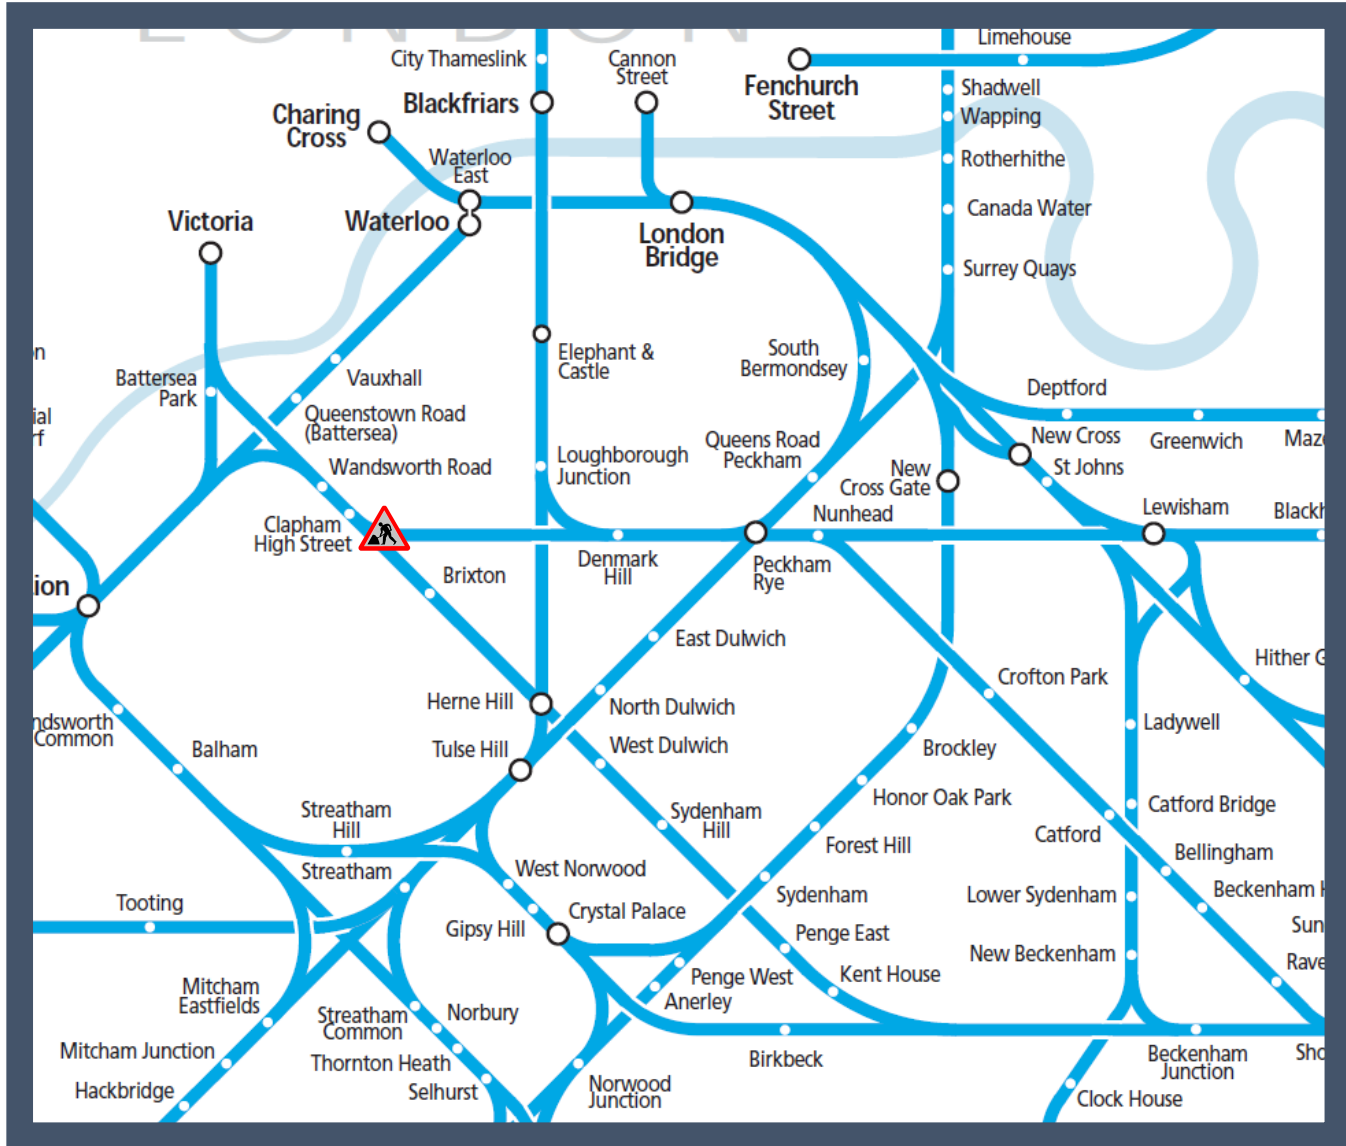

No trains between London Victoria and Herne Hill / Nunhead

TOC affected: Southeastern

Key:

Engineering Works