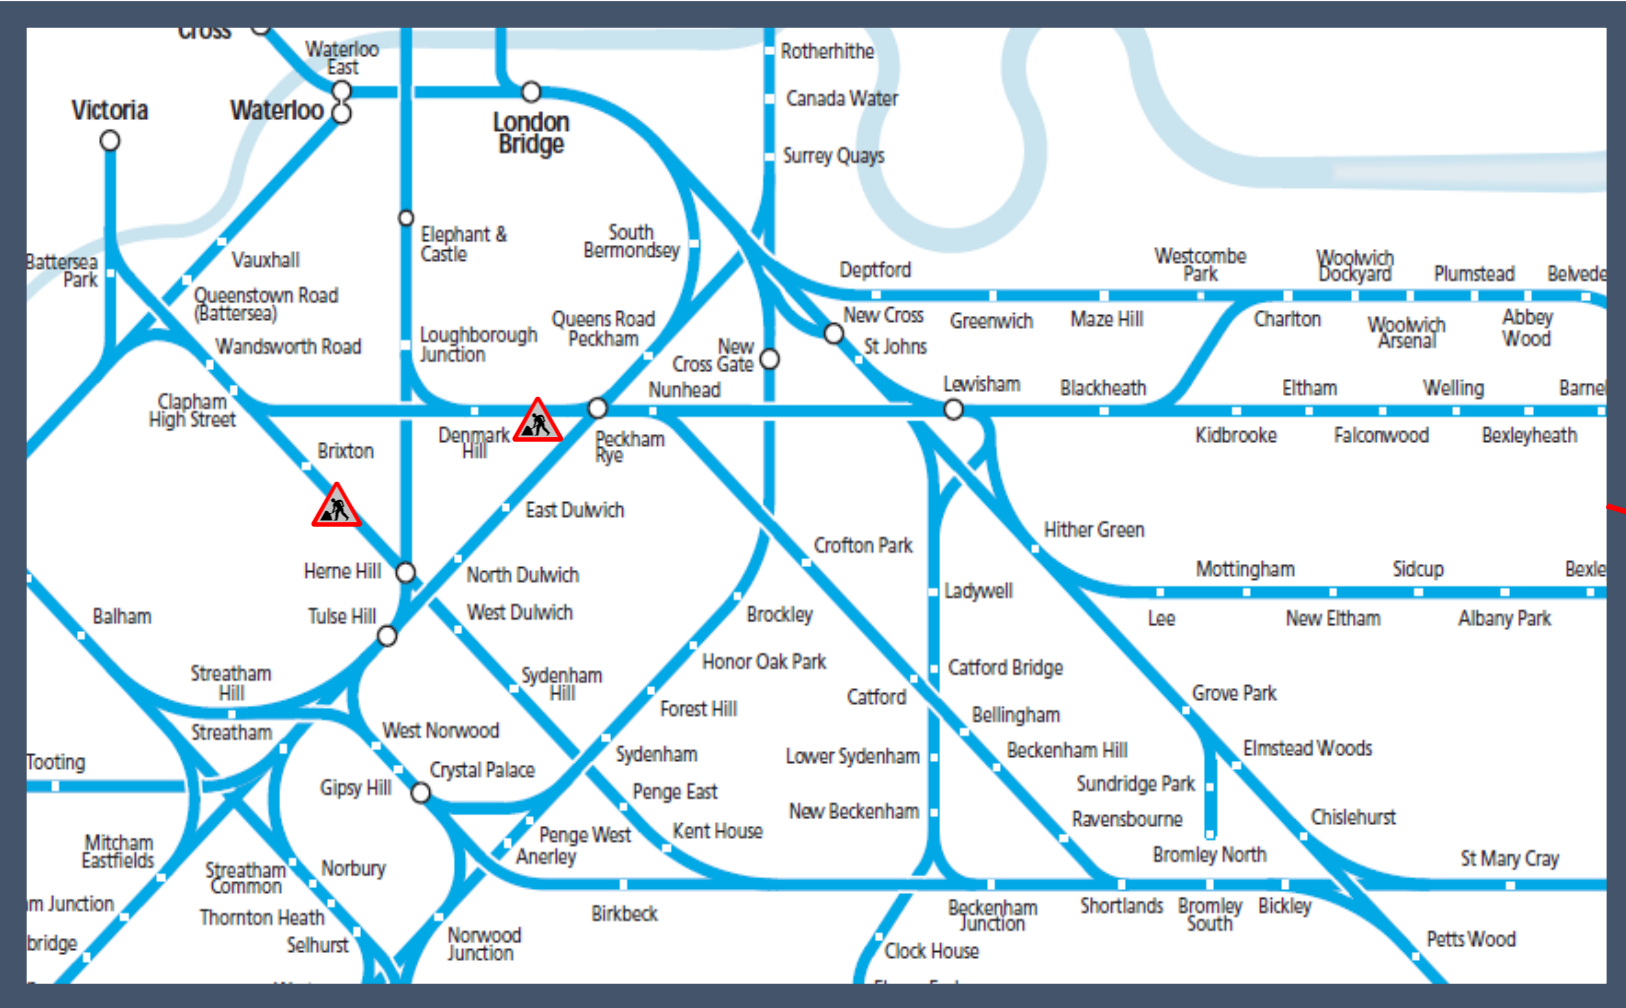

# Amended service between London Victoria / London Blackfriars and Bromley South

TOCs affected: Southeastern and Thameslink

Key:

Engineering Works