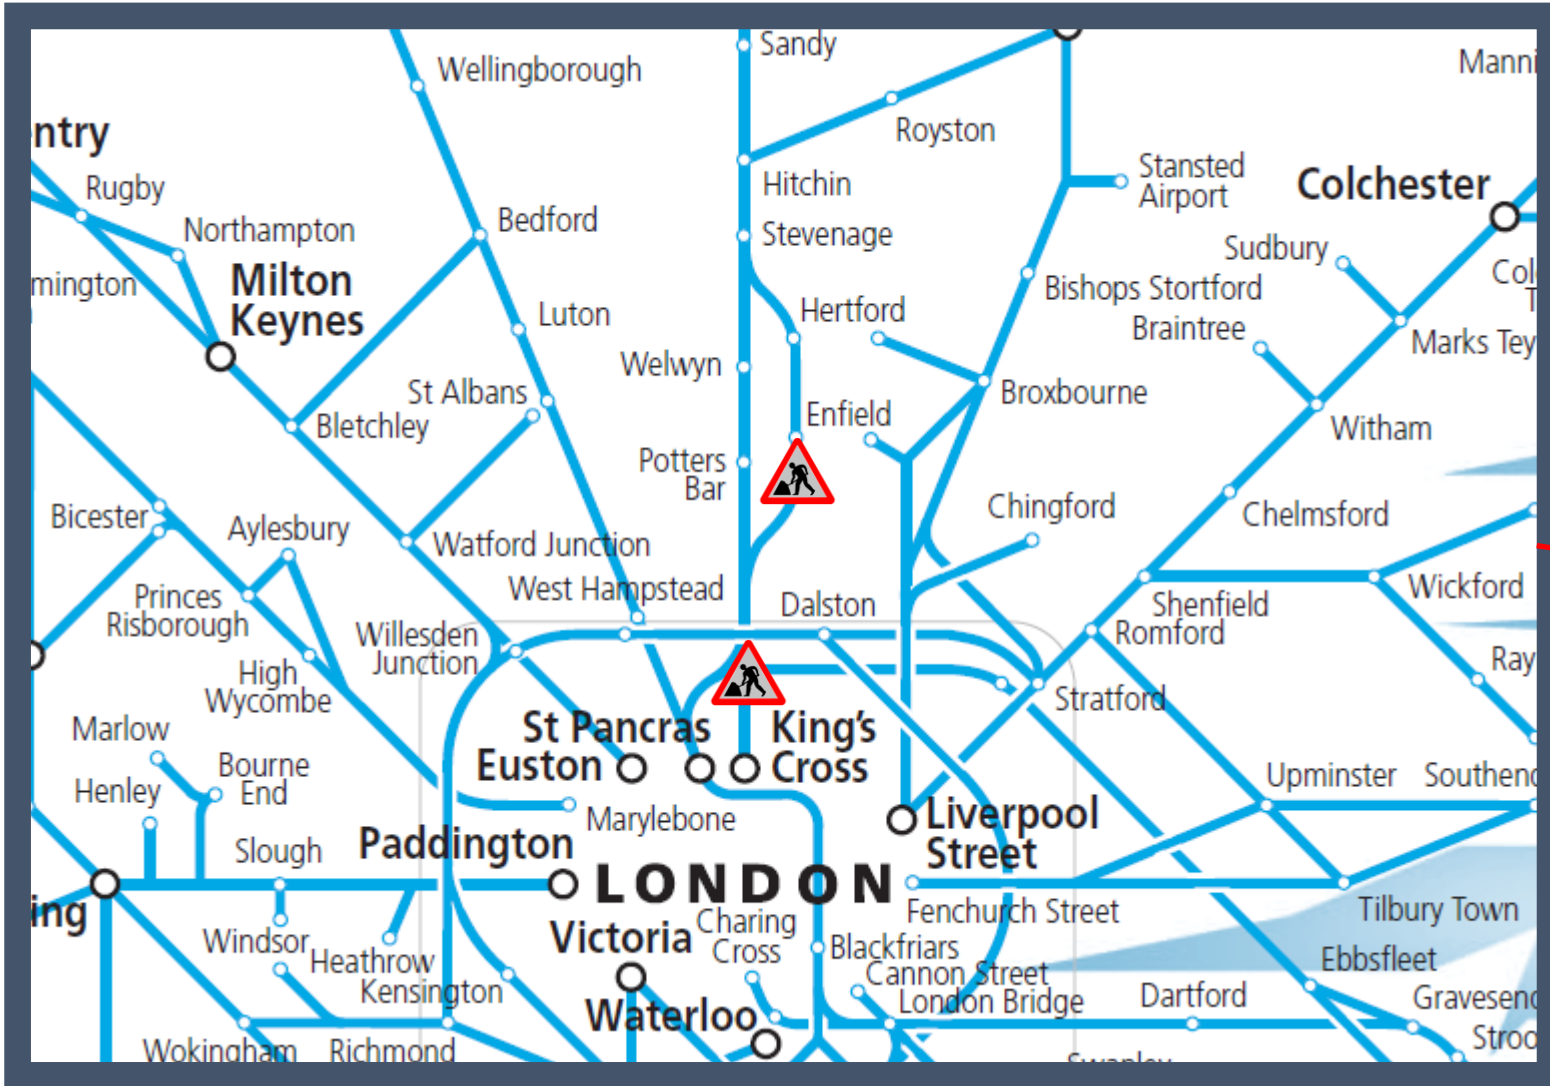

# Amended service from London and Stevenage / Hertford North TOC affected: Great Northern

Key:

Engineering Works