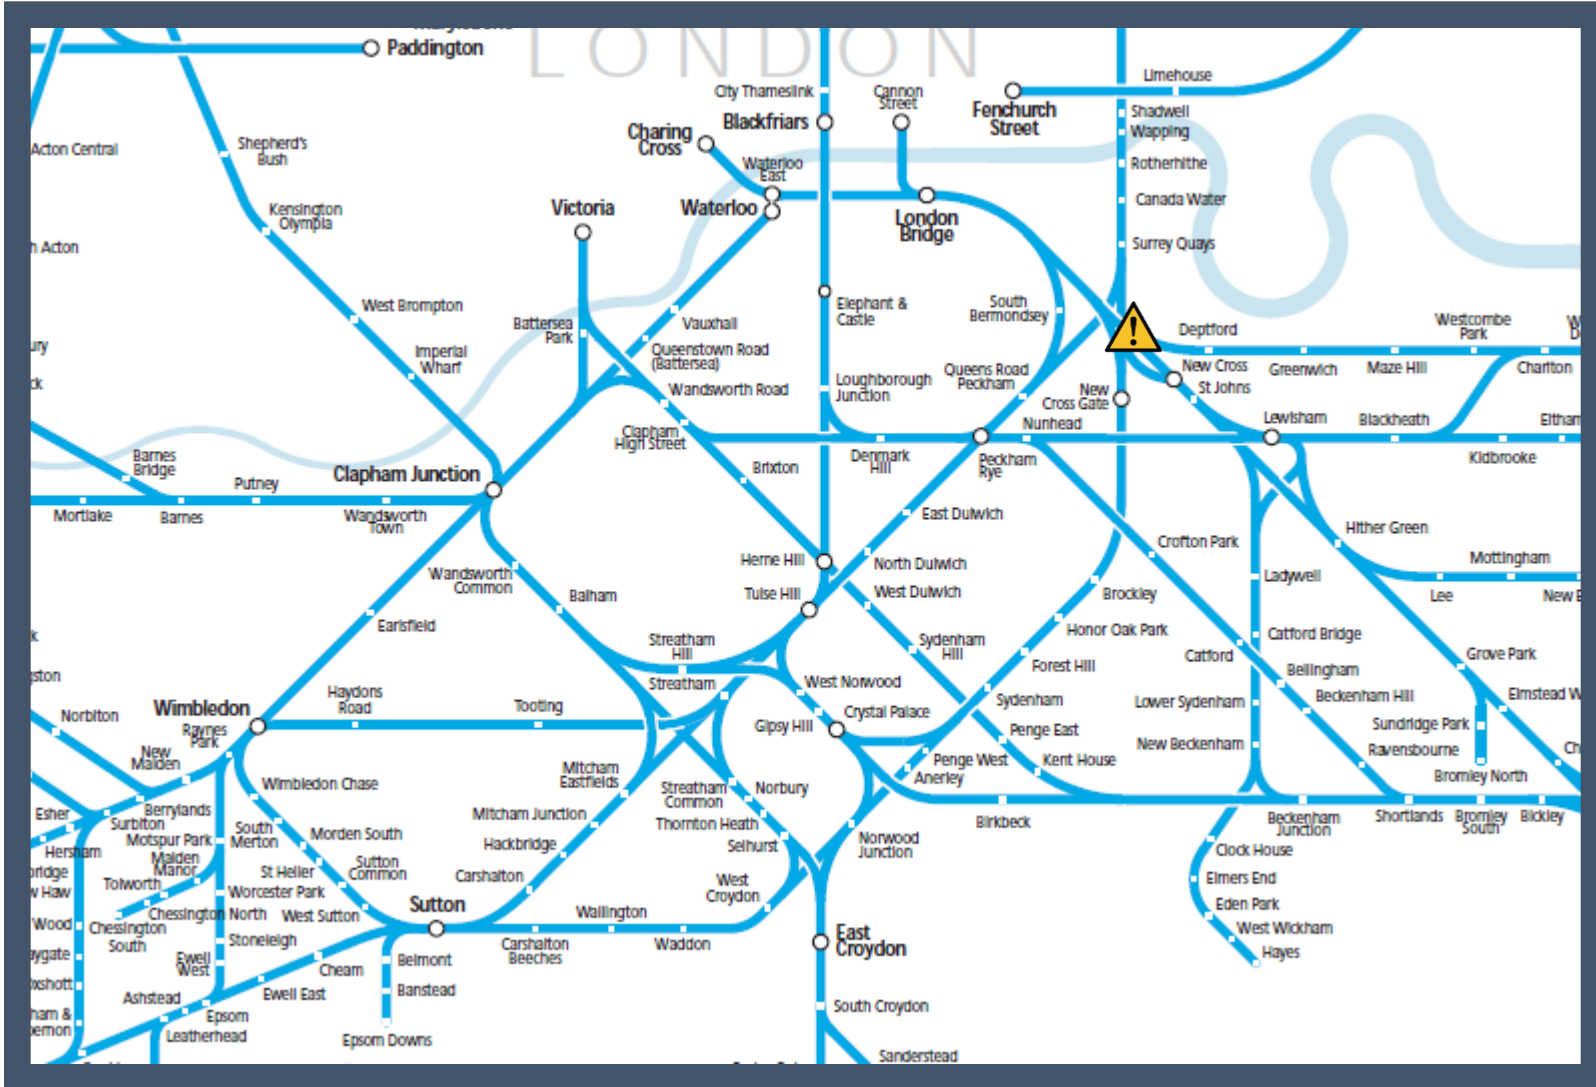

# The emergency services are dealing with an incident between London Bridge and Hither Green

TOC affected: Southeastern

Key:

Disruption