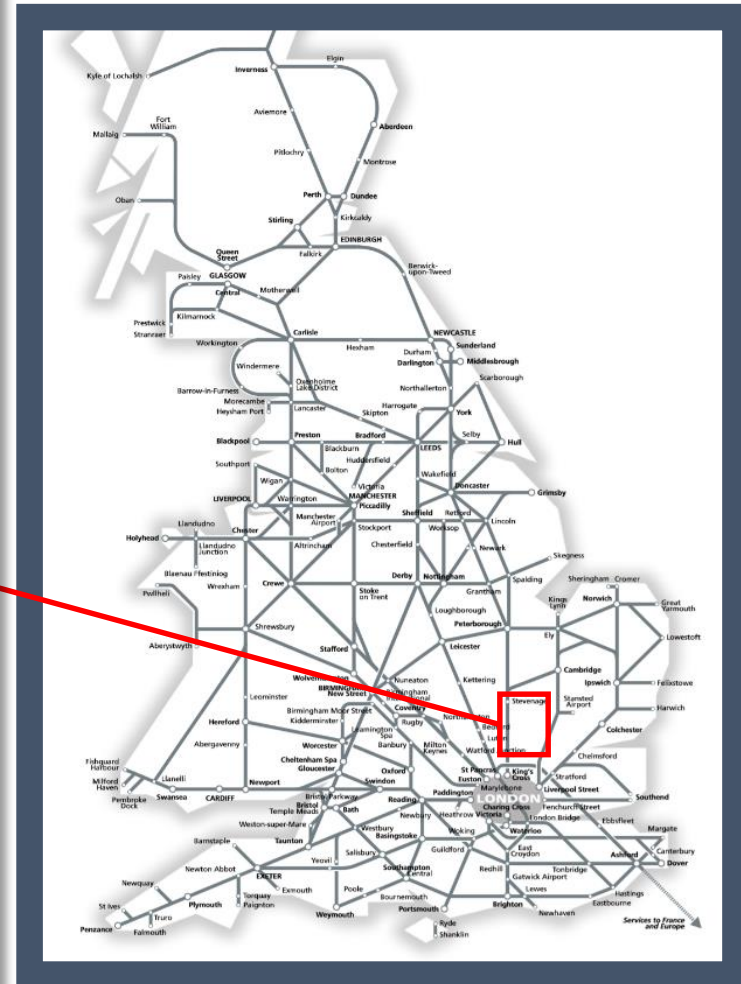

A fault on a train at Welham Green and a broken down train at Hatfield
 TOCs affected: Grand Central, Great Northern, London North Eastern Railway, Thameslink

Key:

Disruption