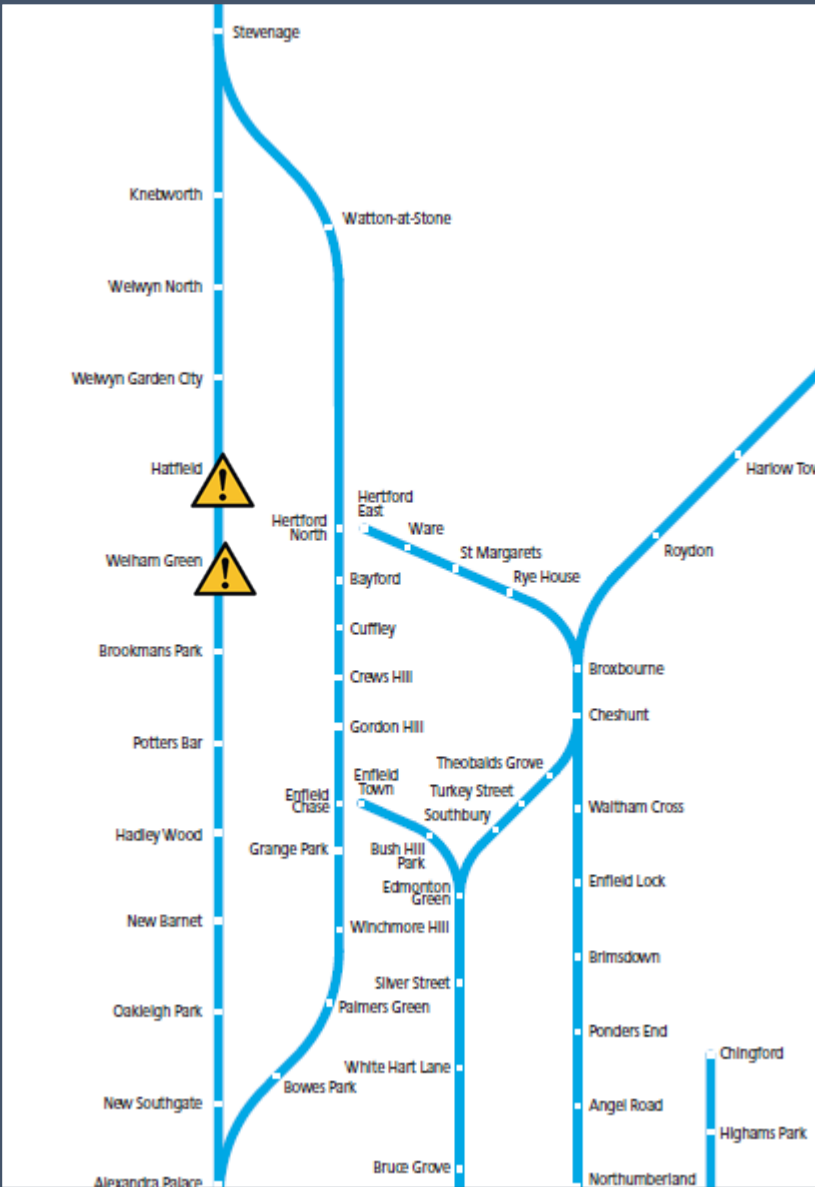

A fault on a train at Welham Green and a broken down train at Hatfield
 TOCs affected: Grand Central, Great Northern, London North Eastern Railway, Thameslink

Key:

Disruption