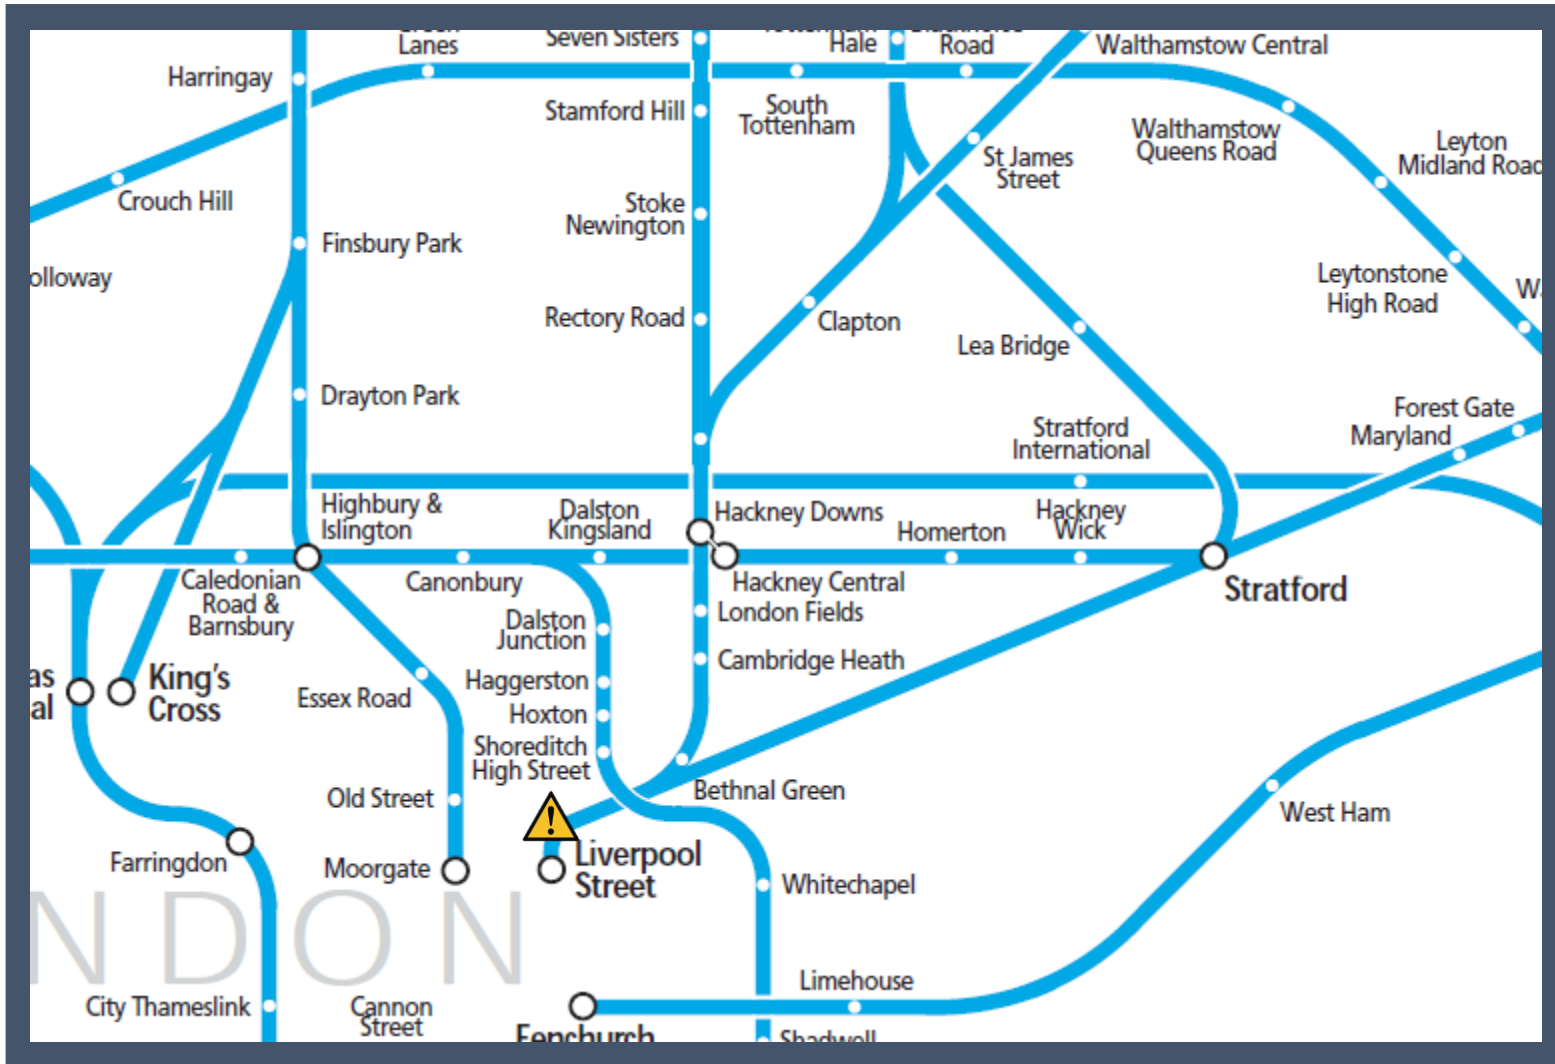

A fault with the signalling system at London Liverpool Street

TOCs affected: Greater Anglia, TfL Rail

Key:

	Disruption
---	------------