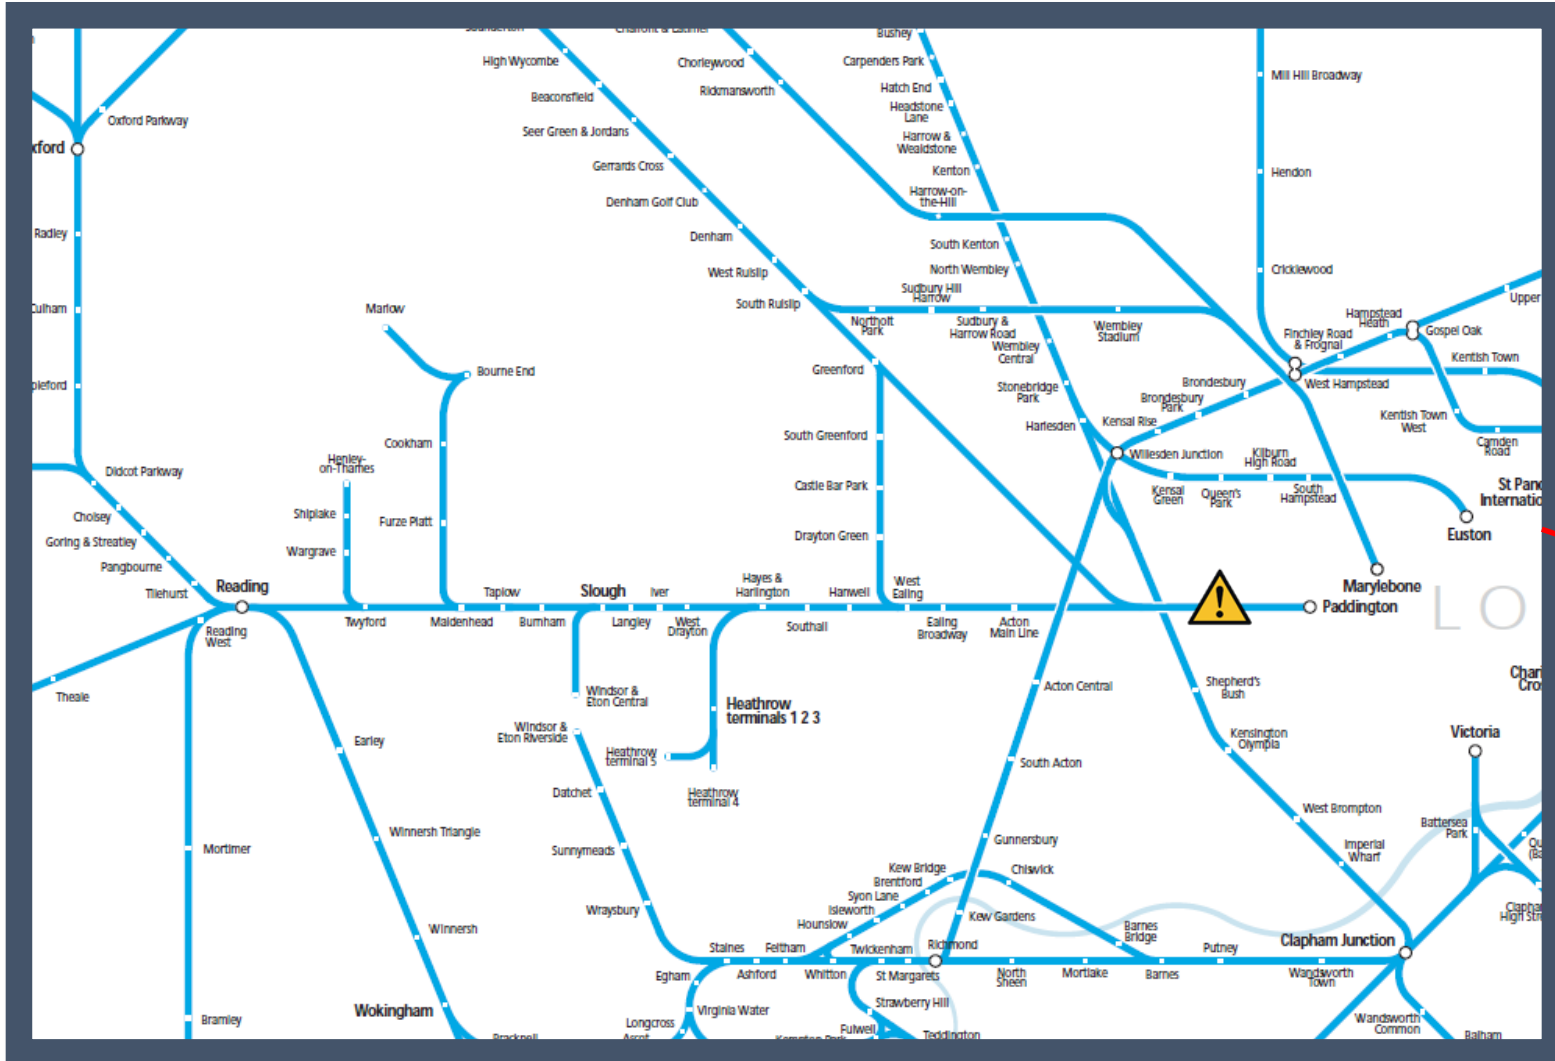

A fault with the signalling system between Slough and London Paddington TOC affected: Great Western Railway

Key:

Disruption