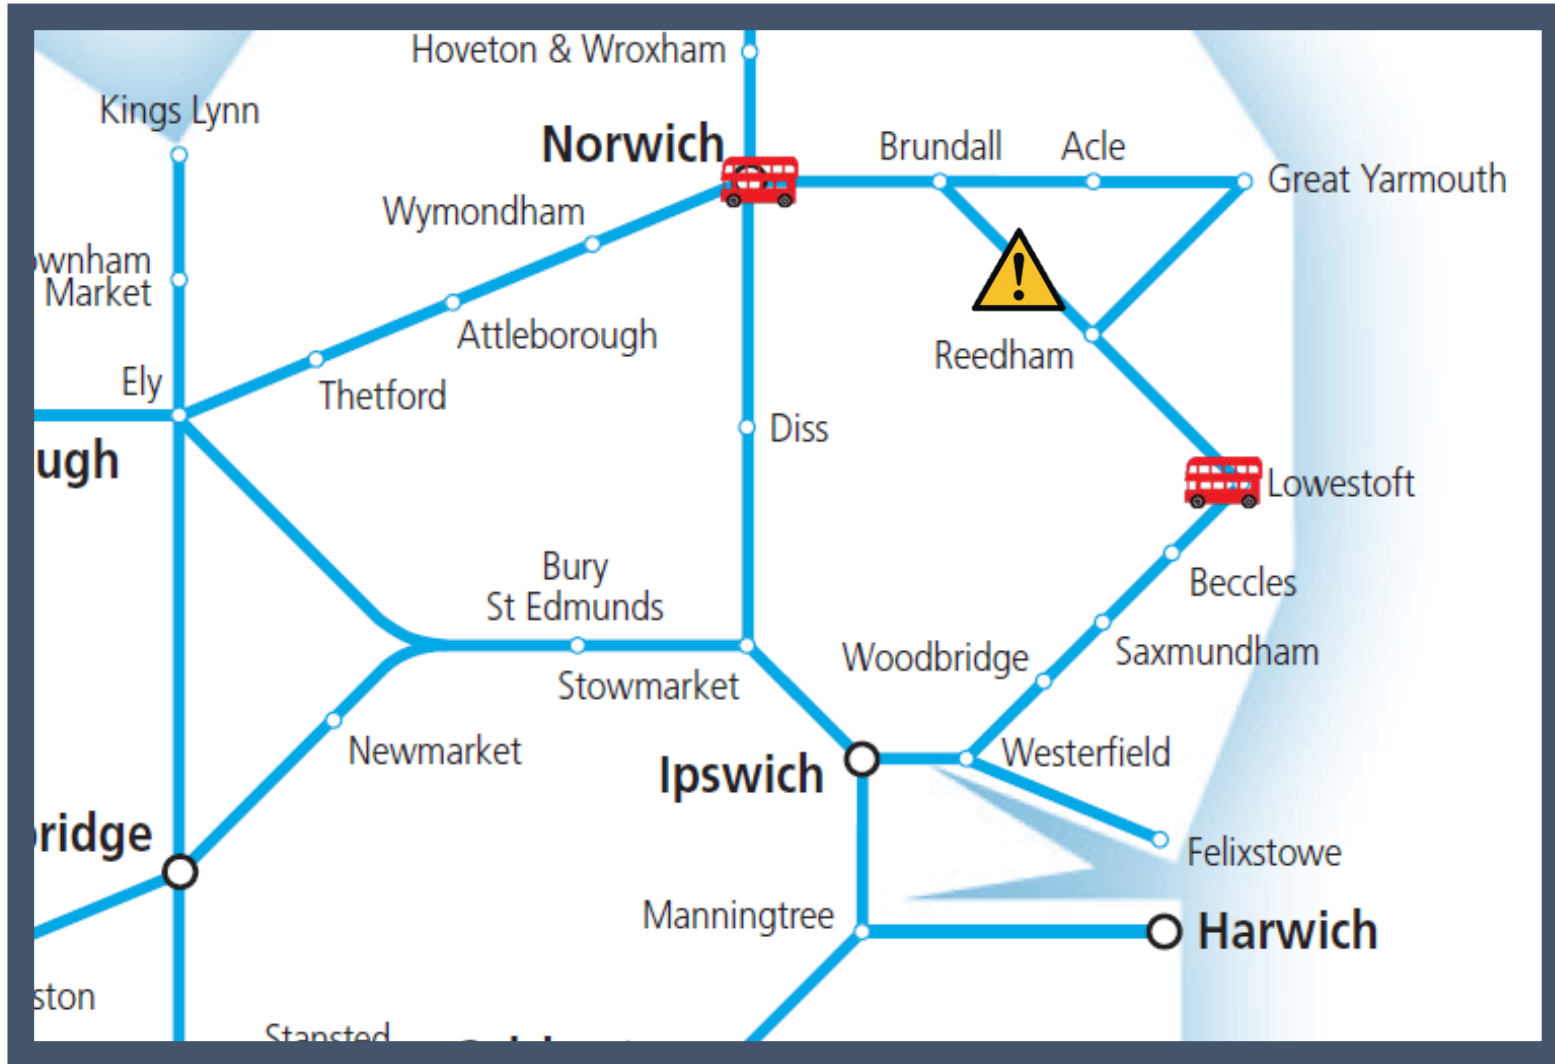

A track defect between Buckenham and Lowestoft

TOC affected: Greater Anglia

Key:

Disruption

Bus Replacement Service