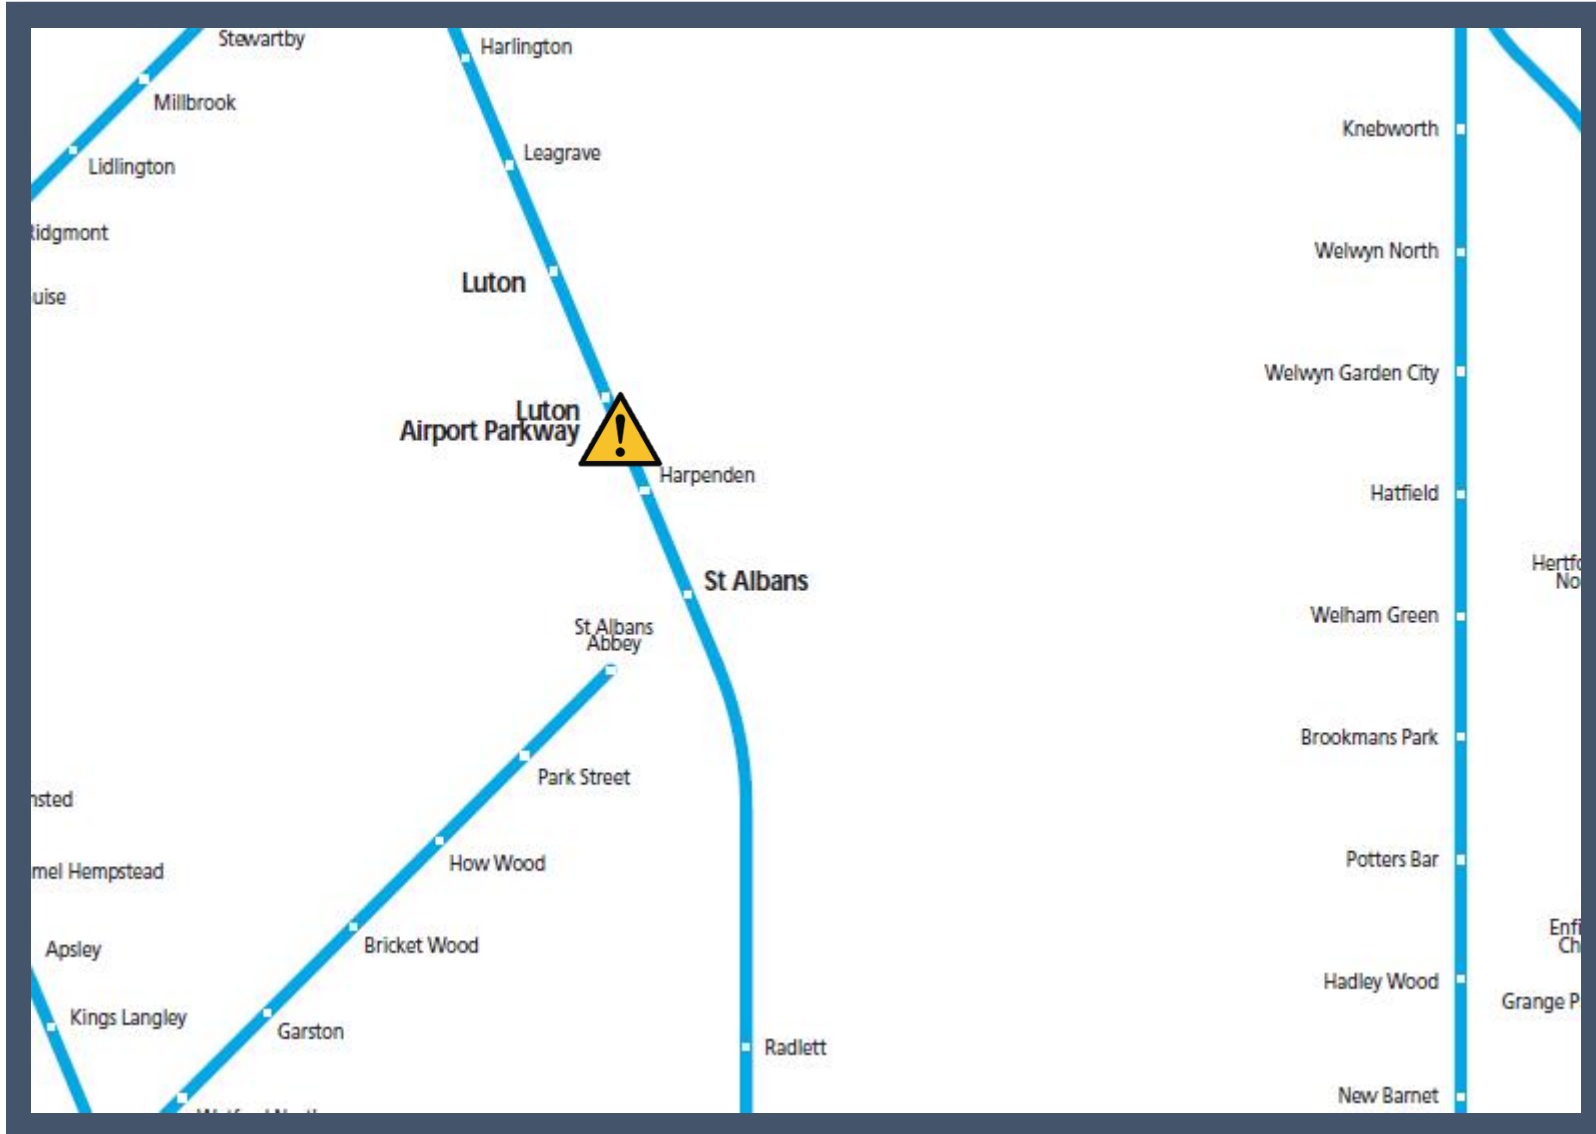

An operational incident between St Albans and Luton

TOC affected: Thameslink

Key:

Disruption