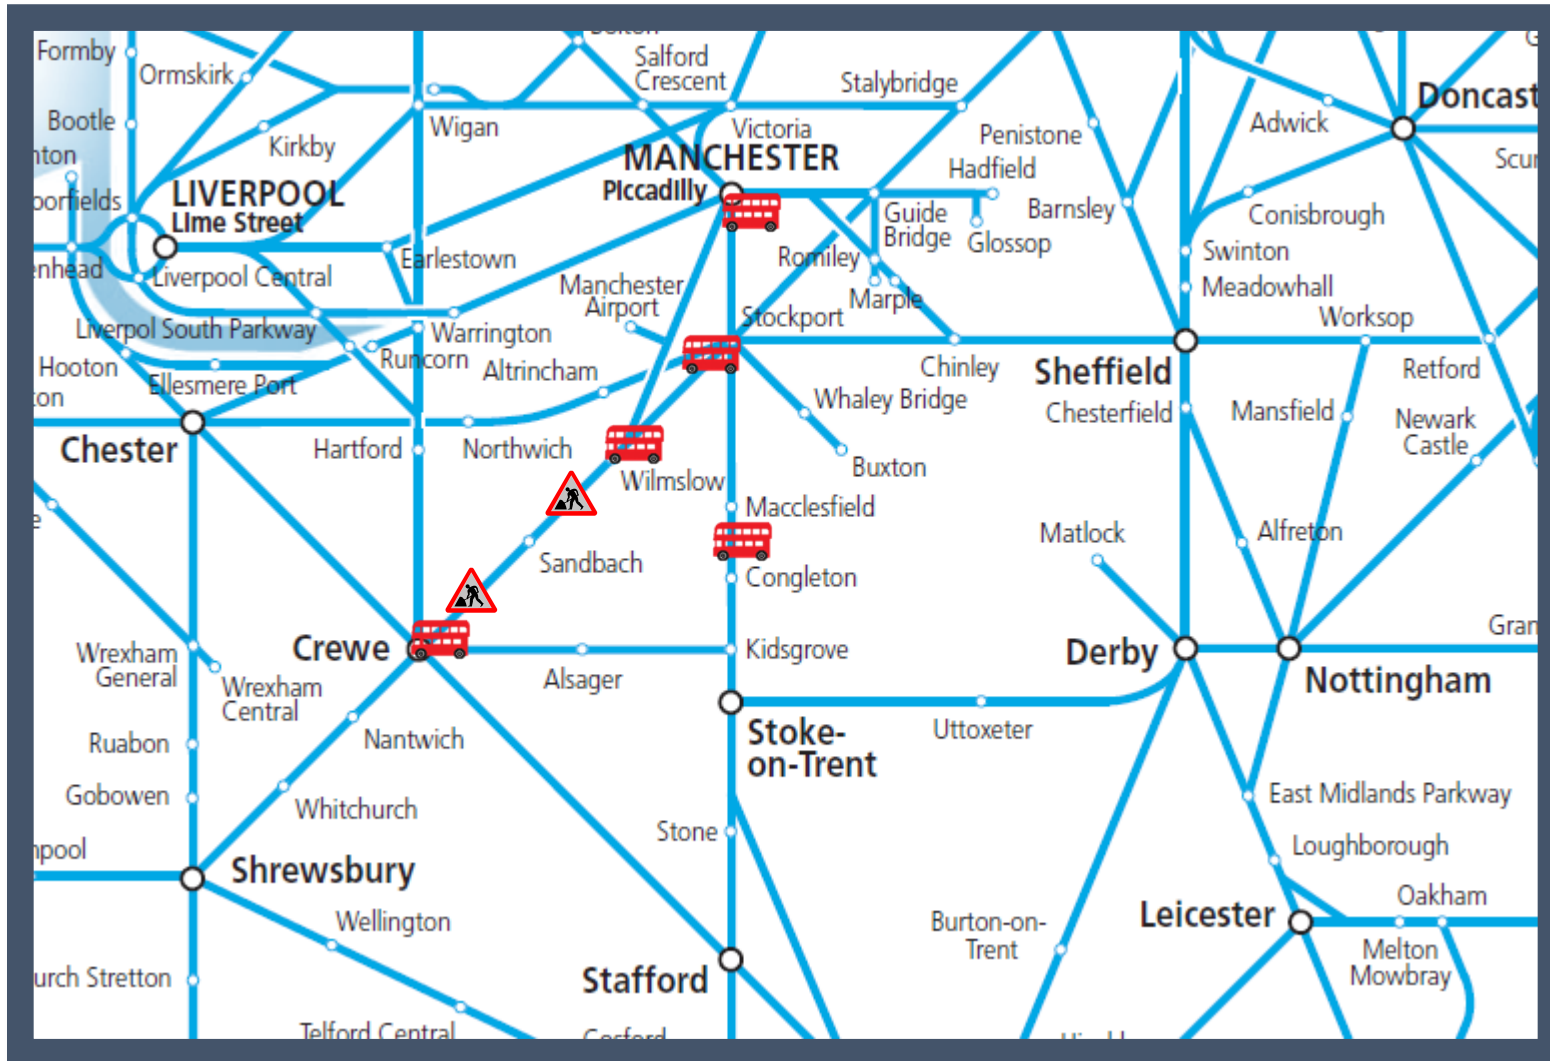

# Buses replace trains between Manchester Piccadilly and Crewe

TOCs affected: CrossCountry, Northern, Transport for Wales and Virgin Trains

Key:	
	Engineering Works
	Bus Replacement Services