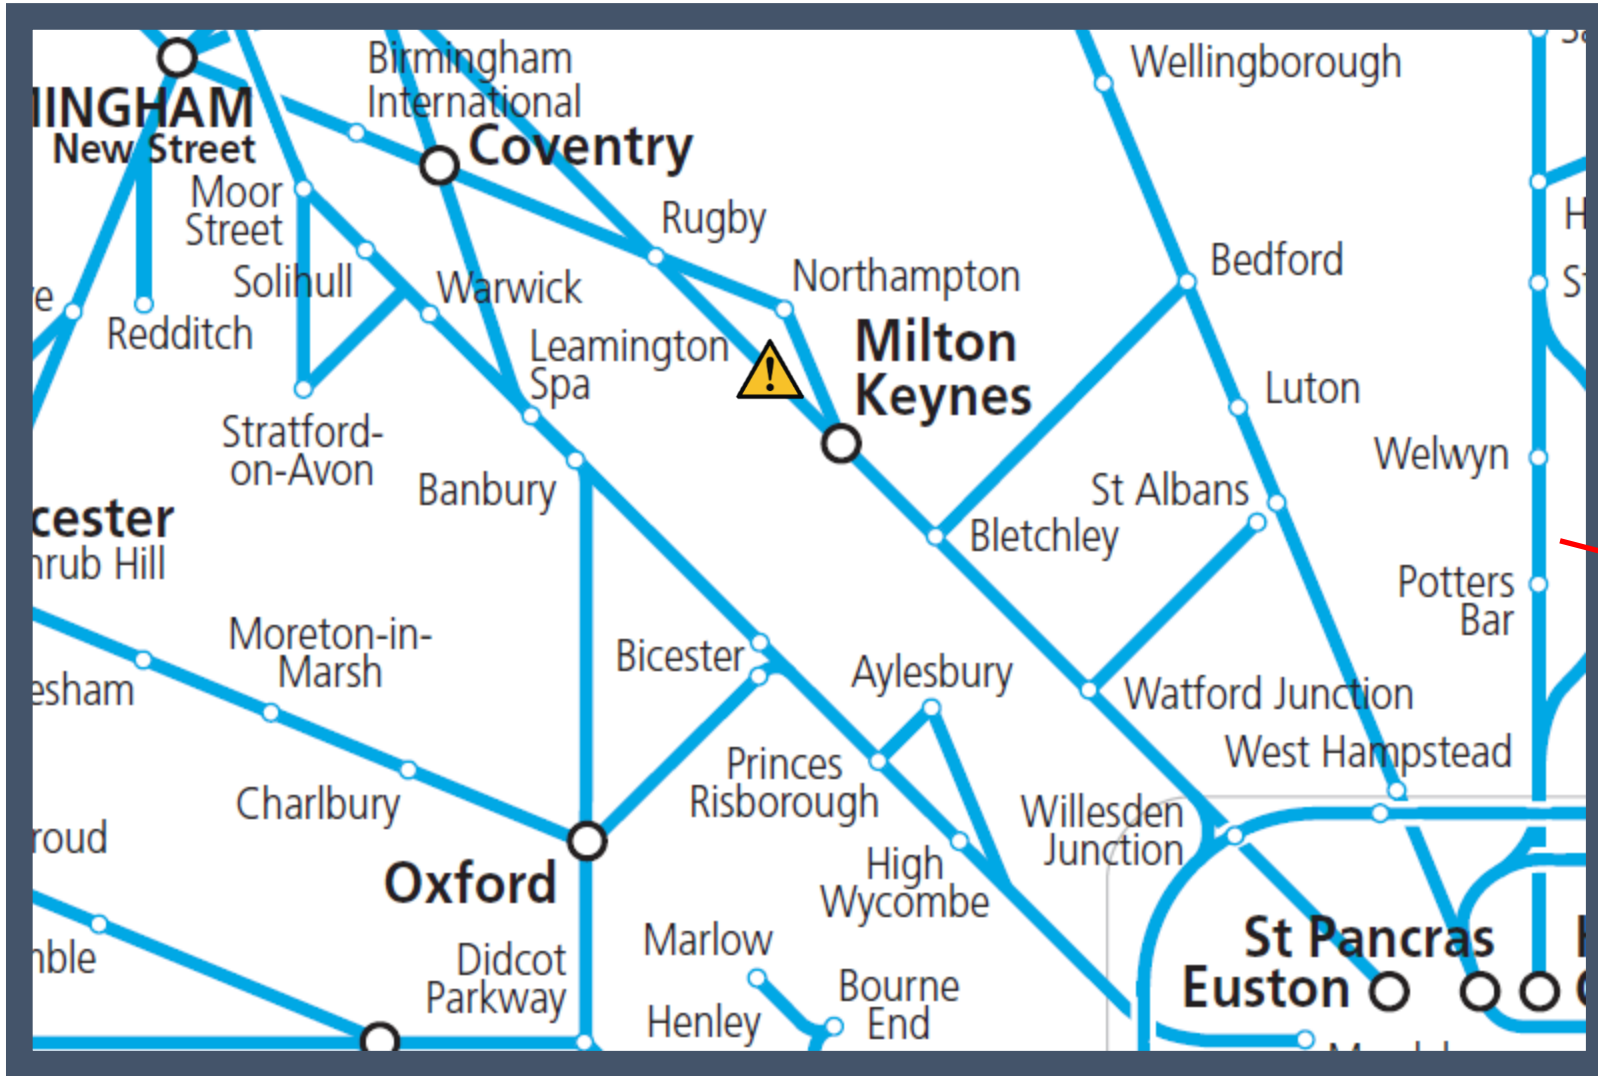

A safety inspection of the track between Milton Keynes Central and Rugby

TOCs affected: London Northwestern Railway, Virgin Trains

Key:

Disruption