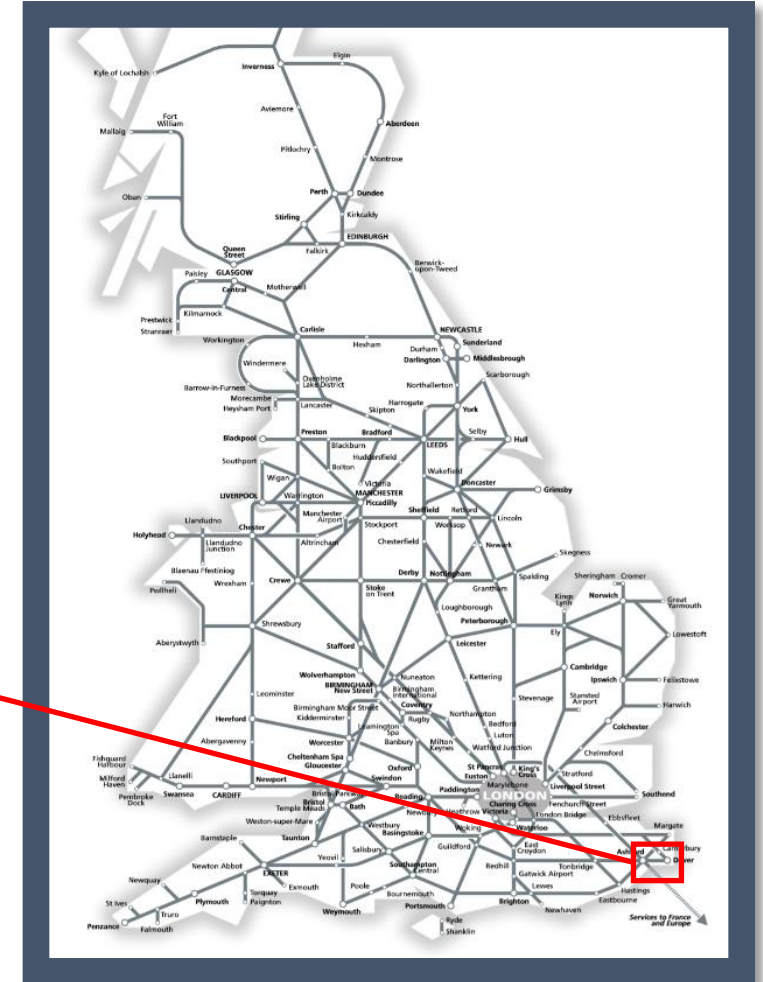

A safety inspection of the track between Milton Keynes Central and Rugby

TOCs affected: London Northwestern Railway, Virgin Trains

Key:

Disruption