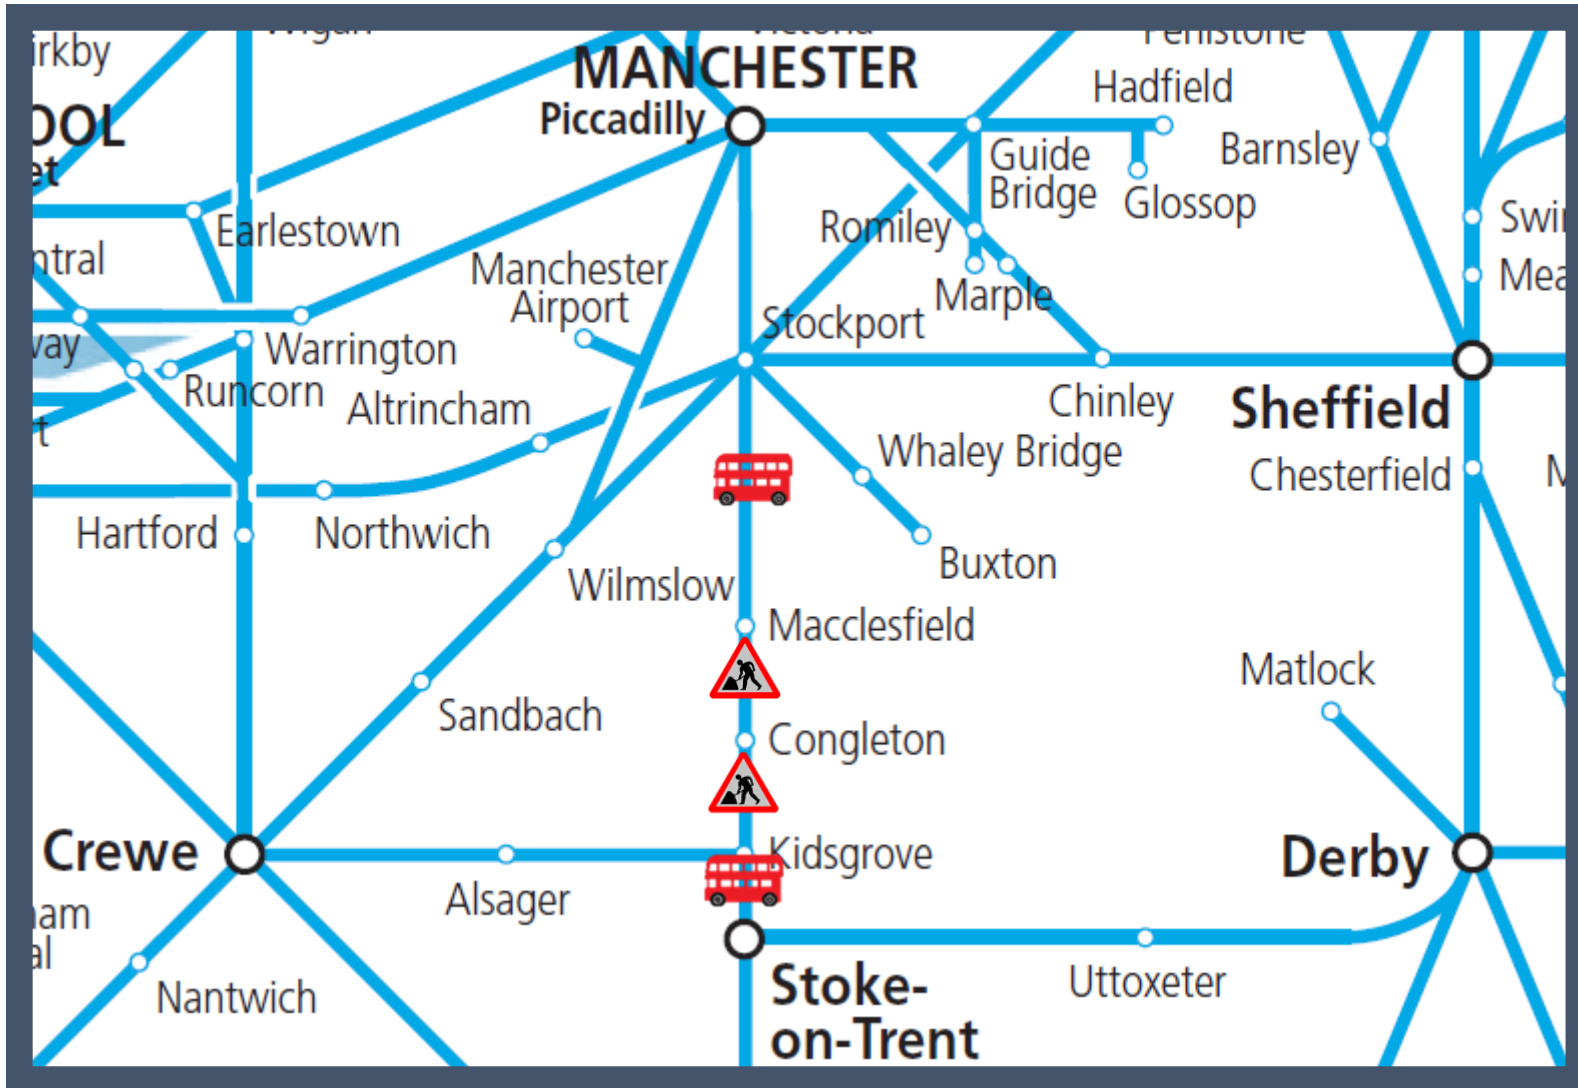

Engineering work is taking place between Stoke-on-Trent and Macclesfield

TOCs affected: CrossCountry, Northern, Virgin Trains

Key:

Engineering Works

Bus Replacement Services