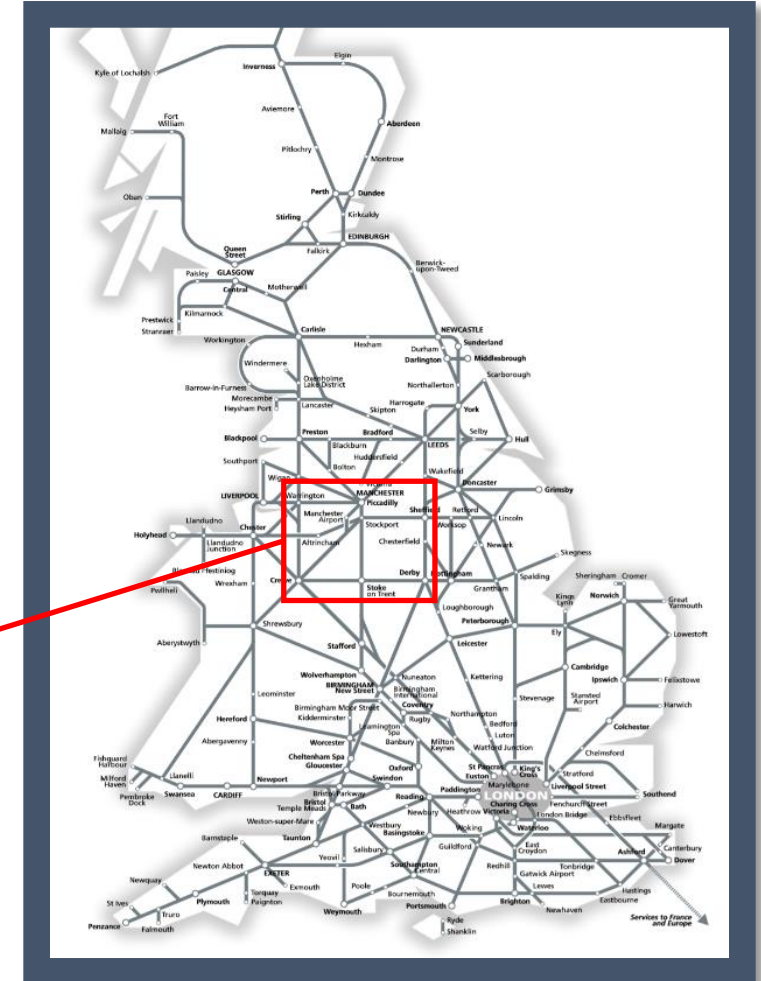

Engineering work is taking place between Stoke-on-Trent and Macclesfield

TOCs affected: CrossCountry, Northern, Virgin Trains

Key:

Engineering Works

Bus Replacement Services