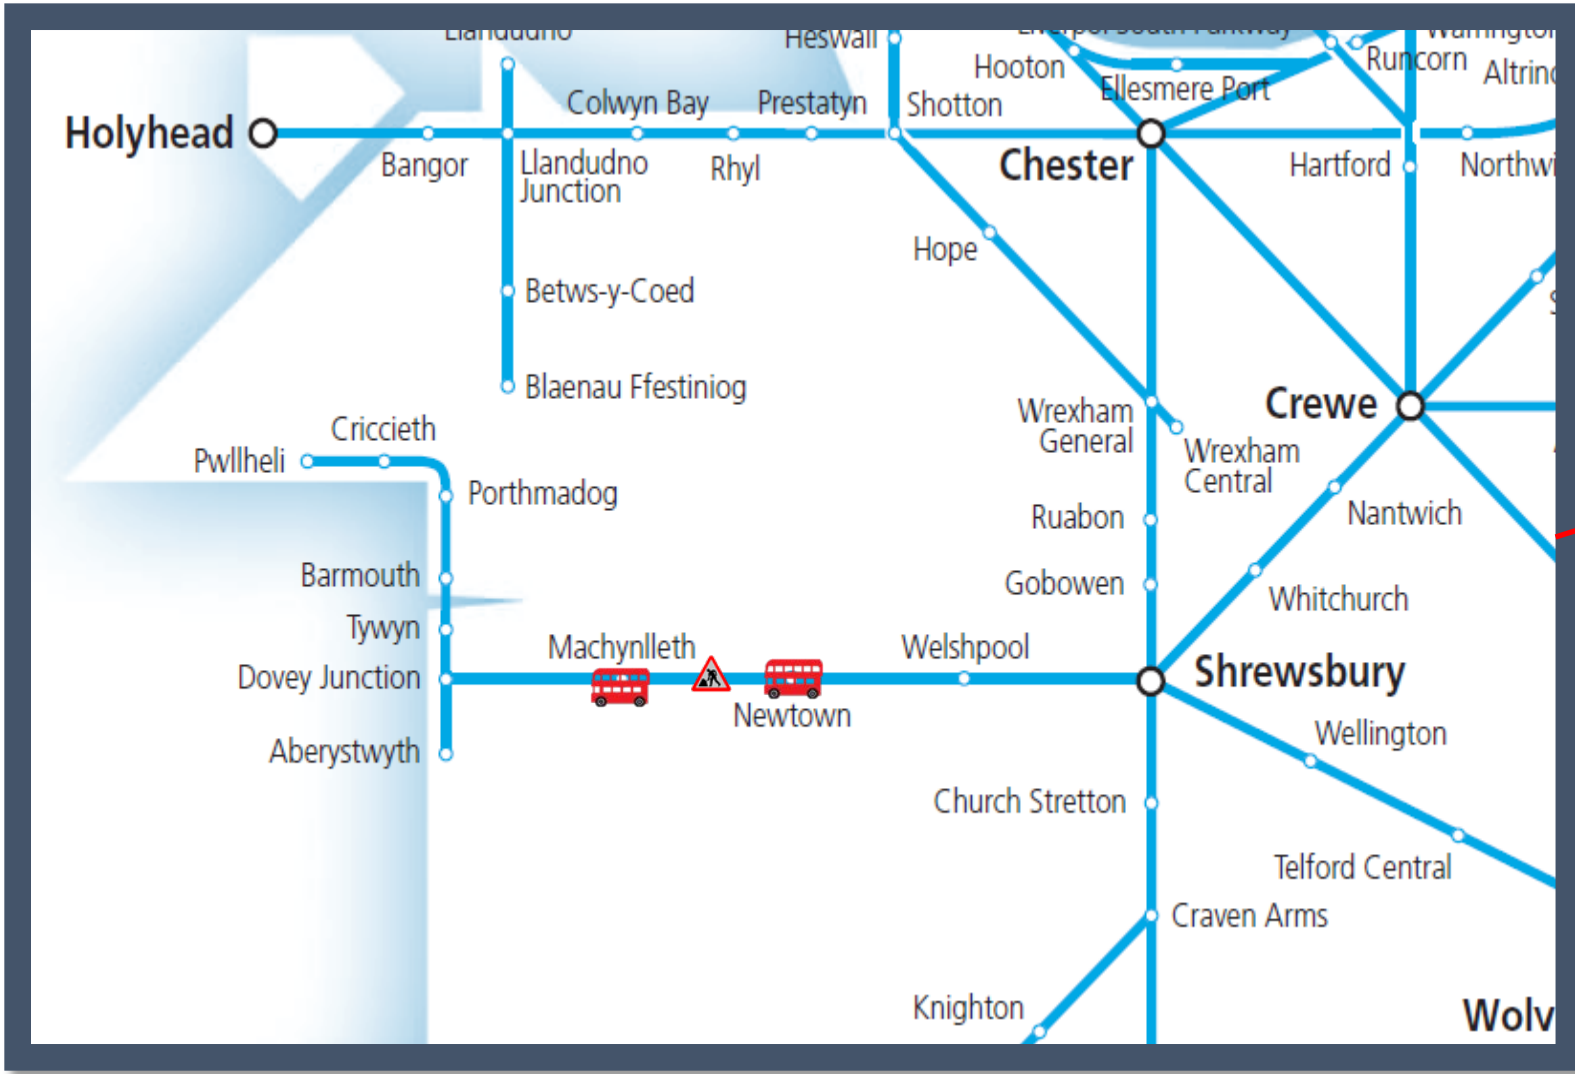

Engineering work is taking place between Newton (Powys) and Machynlleth

TOC affected: Transport for Wales

Key:	
	Engineering Works
	Bus Replacement Services