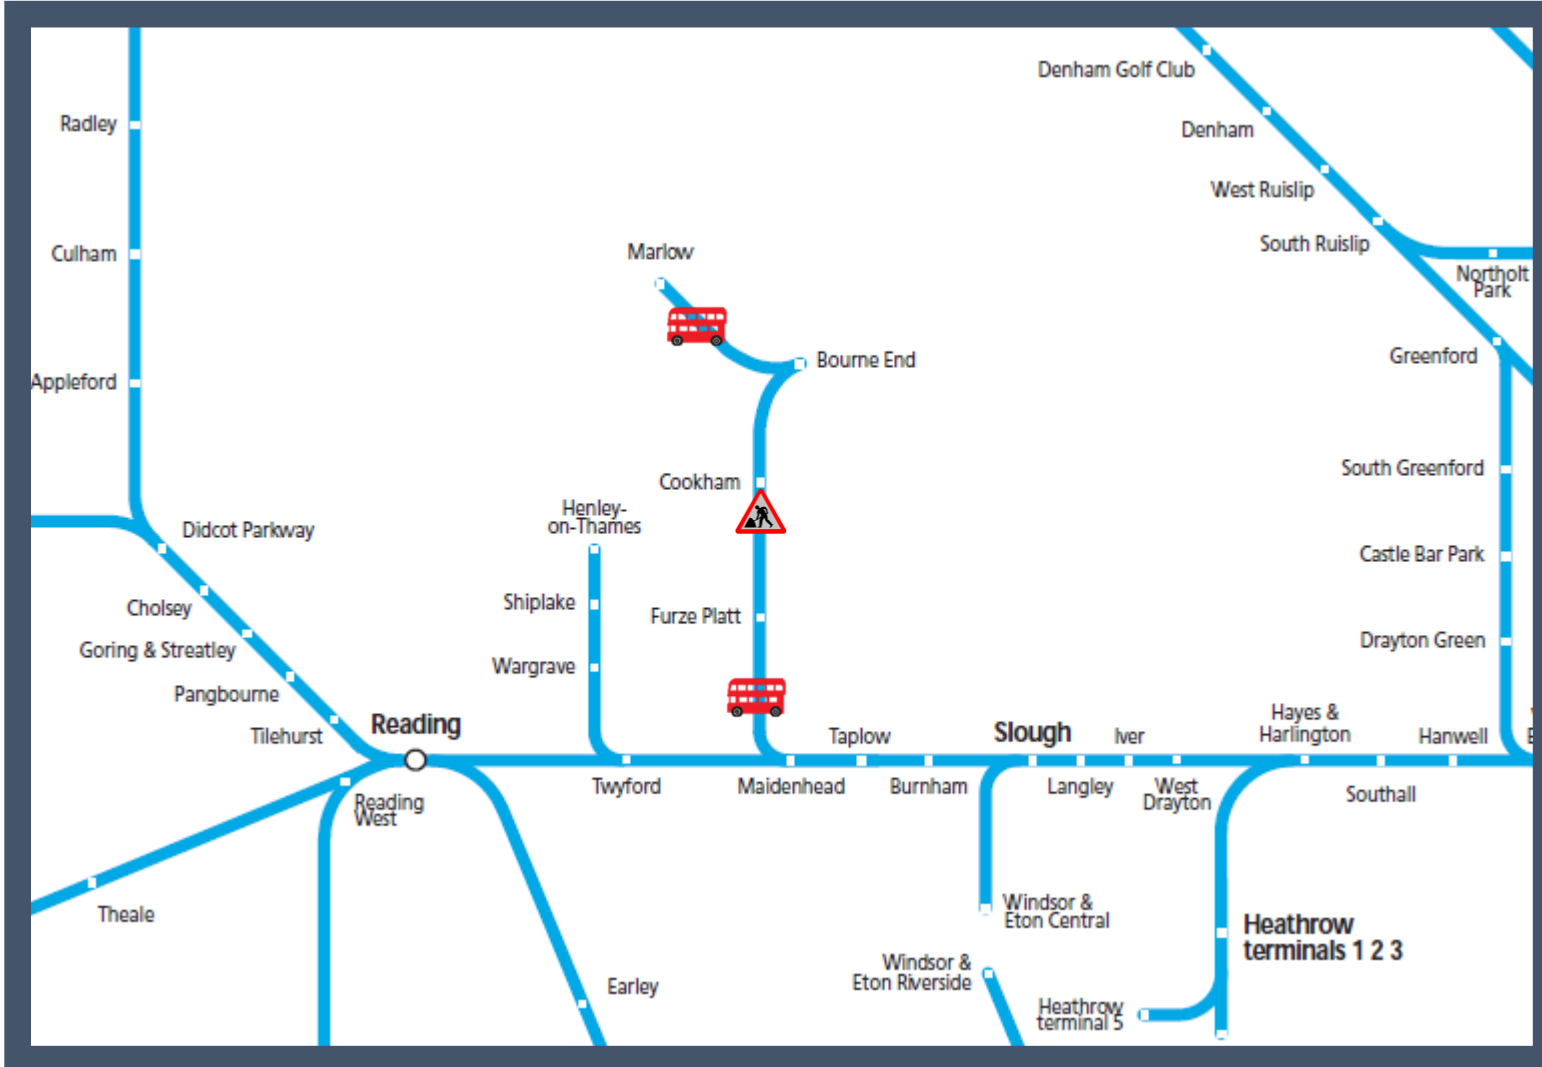

# Buses replace trains between Maidenhead and Marlow

TOC affected: Great Western Railway

Key:

Engineering Works

Bus Replacement Services