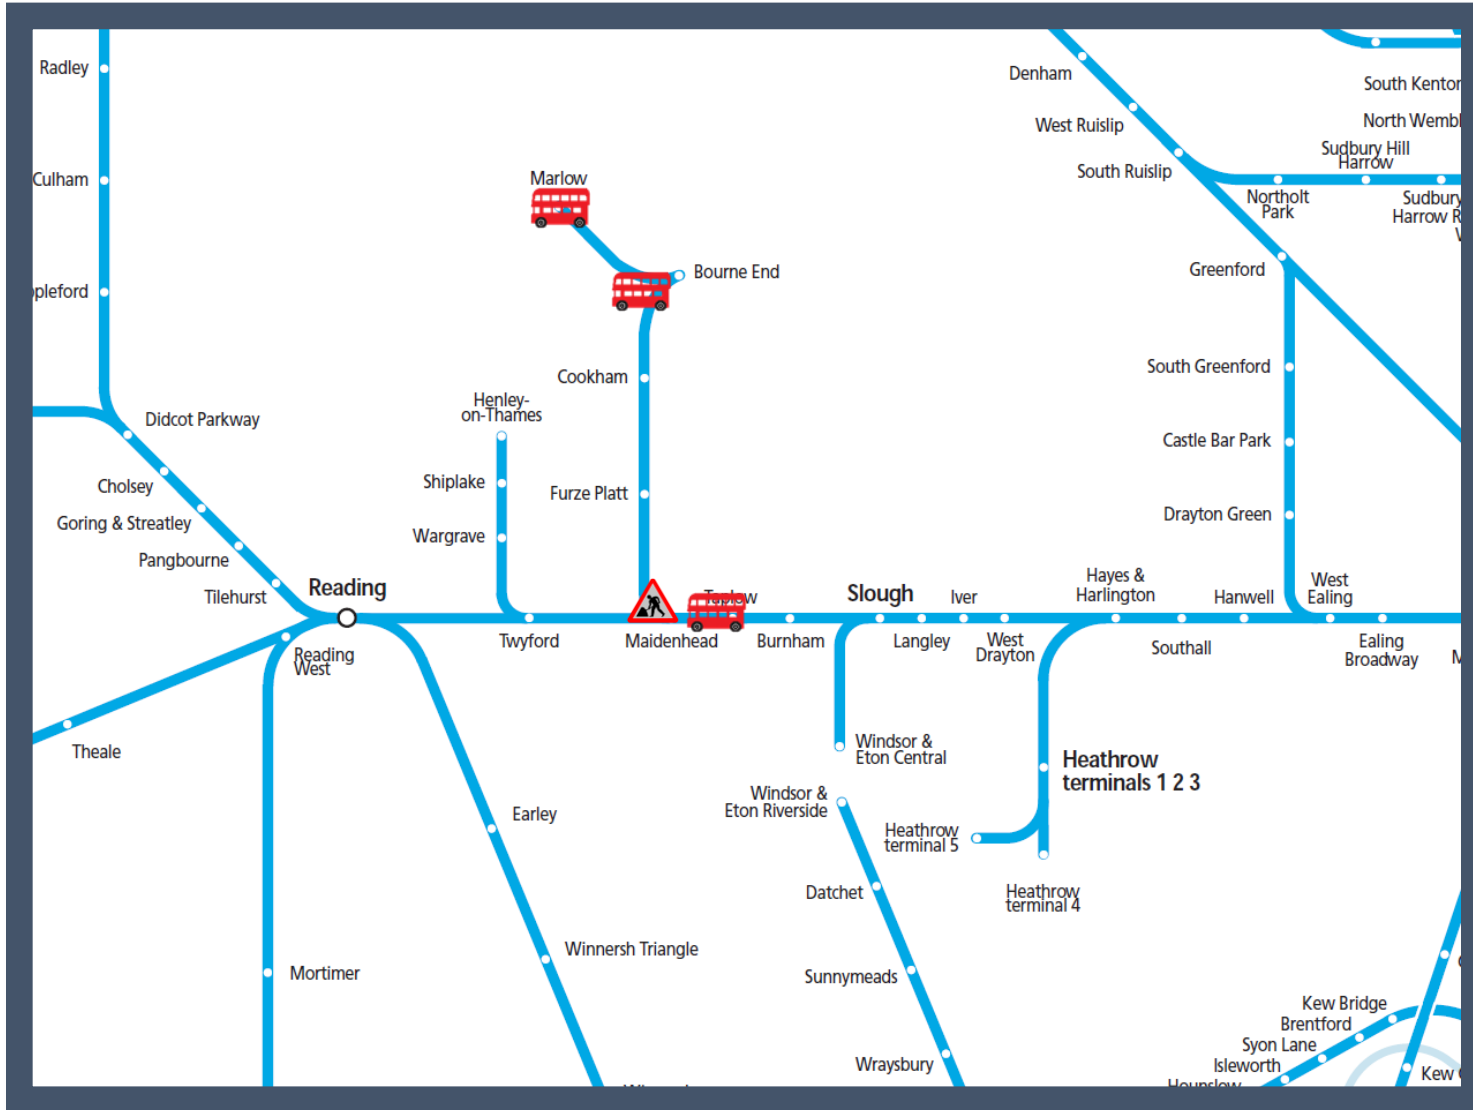

Buses replace late night trains between Maidenhead and Bourne End / Marlow TOC affected: Great Western Railway

Key:	
	Engineering Works
	Bus Replacement Services