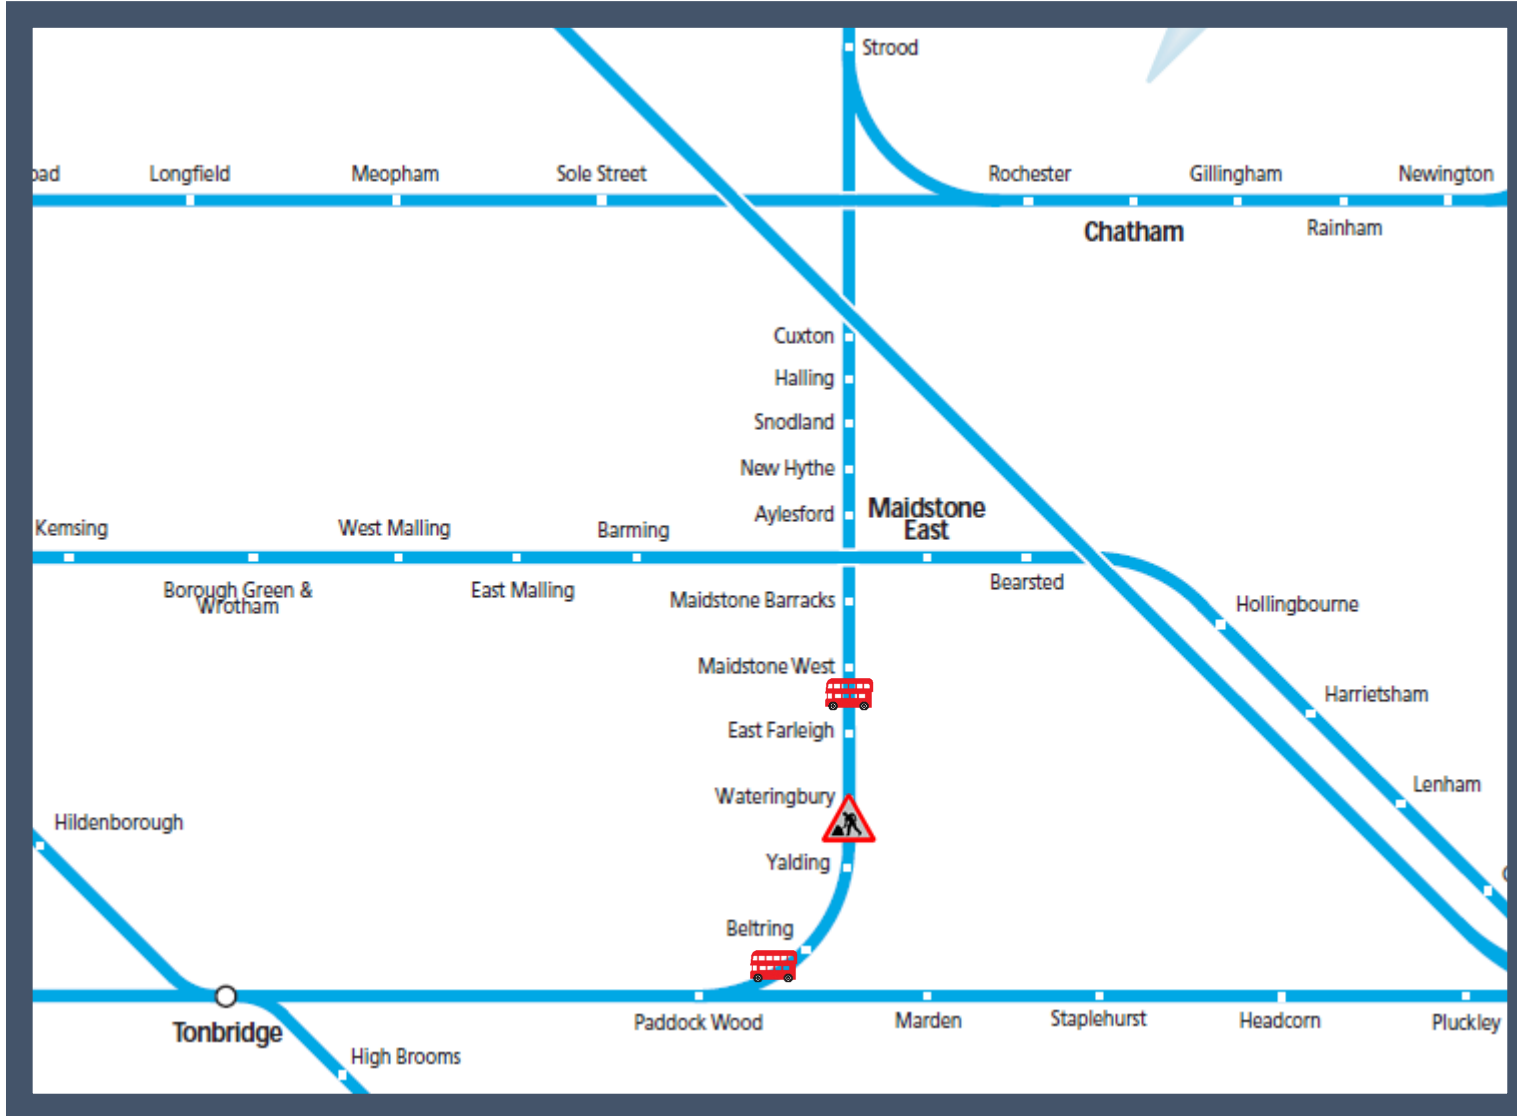

Buses replace trains between Maidstone West and Paddock Wood

TOC affected: Southeastern

Key:

	Engineering Works
	Bus Replacement Services