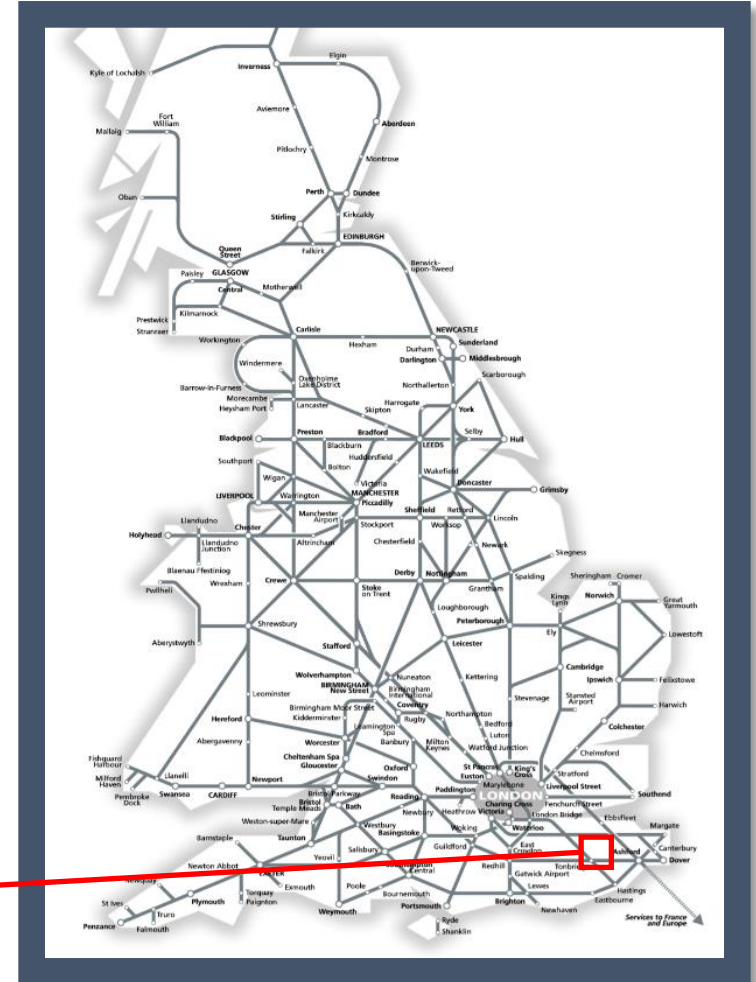

Buses replace trains between Maidstone West and Paddock Wood

TOC affected: Southeastern

Key:

	Engineering Works
	Bus Replacement Services