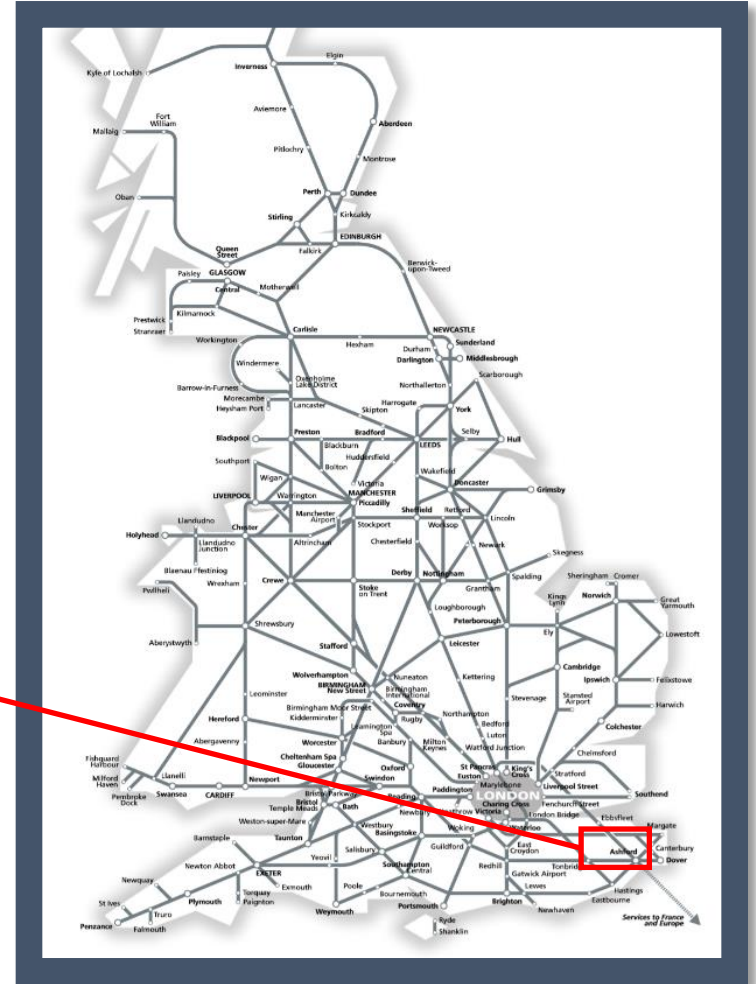

# Urgent repairs to the railway between Maidstone West and Strood TOC affected: Southeastern

Key:

Disruption