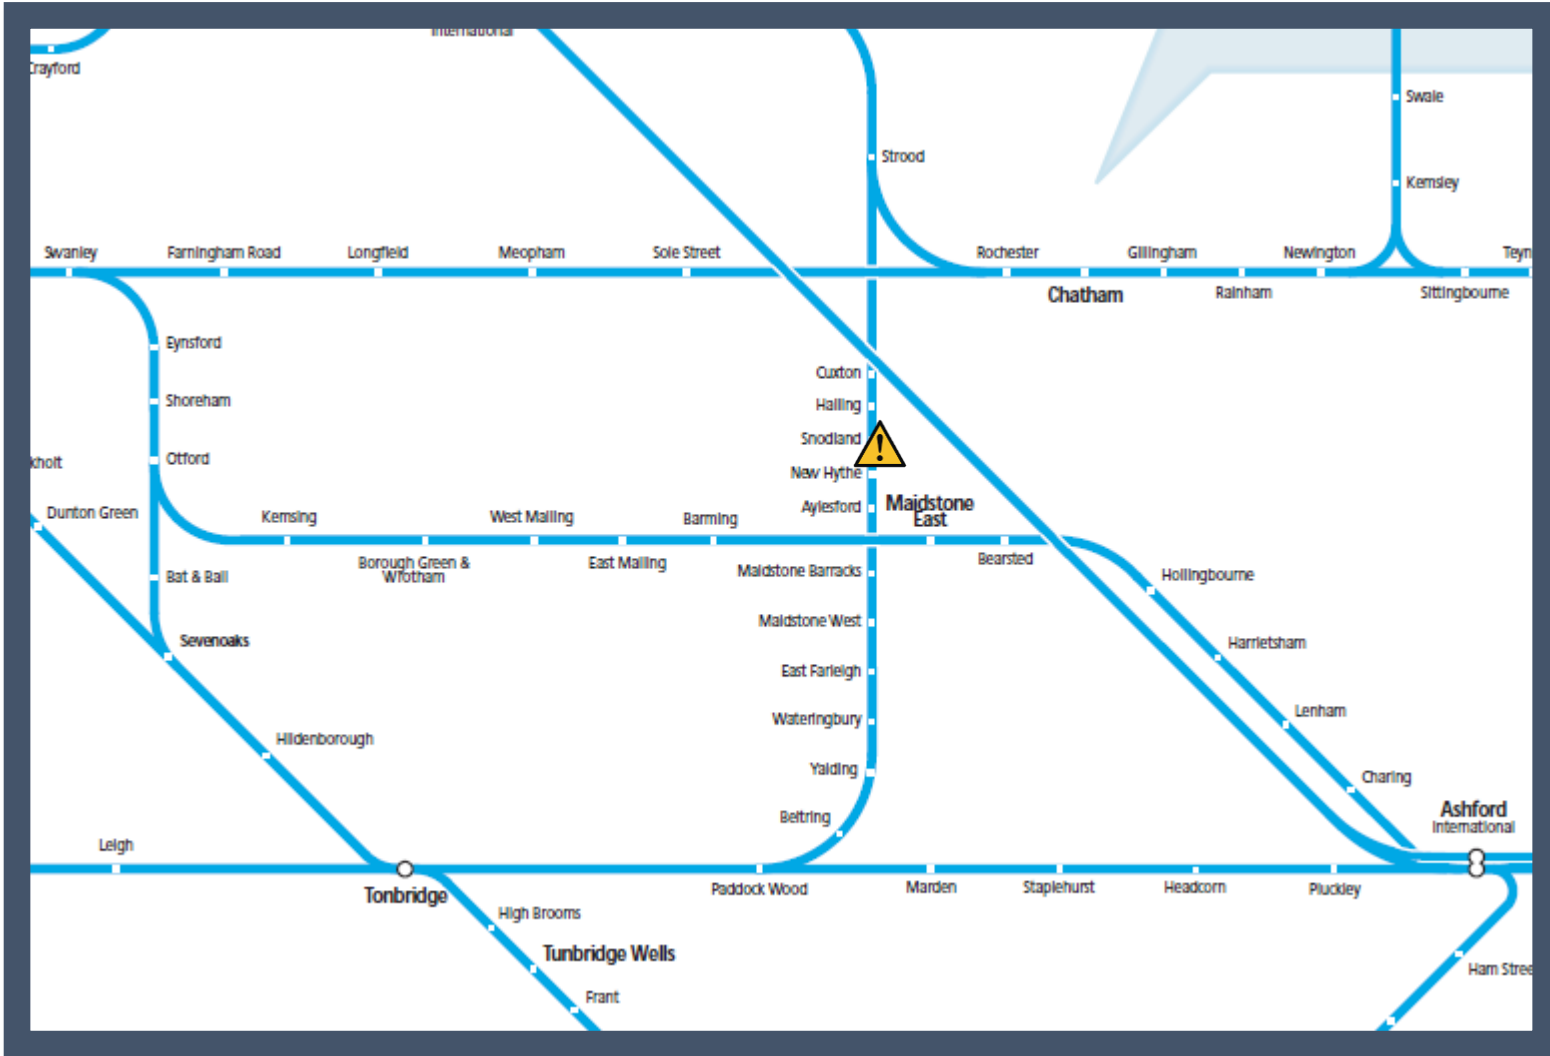

# Urgent repairs to the railway between Maidstone West and Strood TOC affected: Southeastern

Key:

Disruption