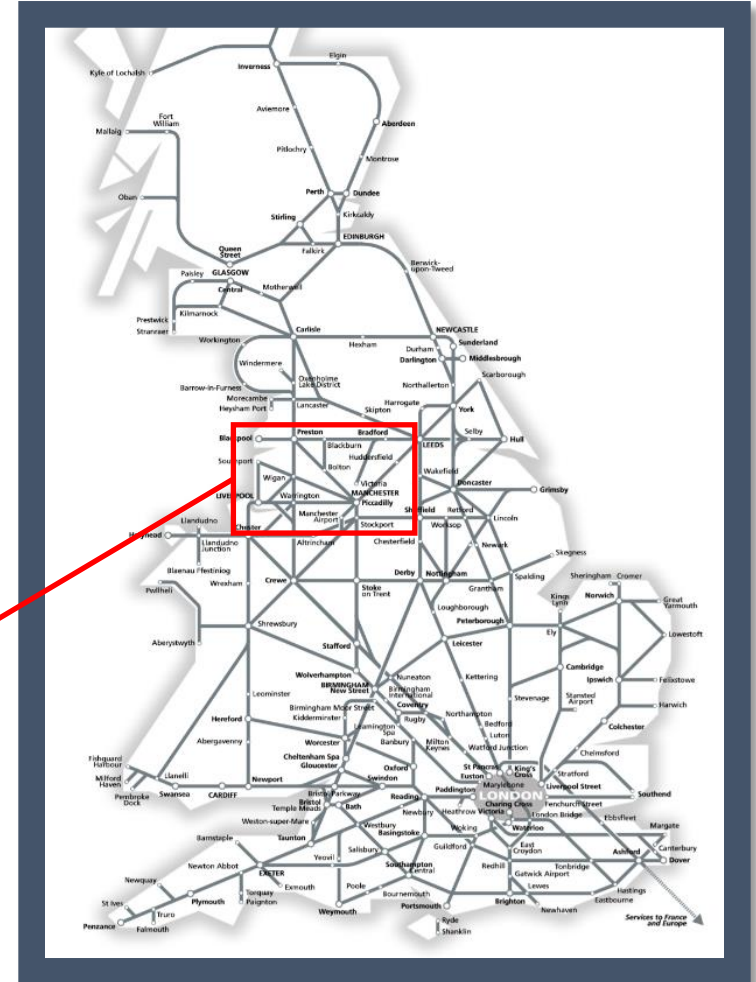

Buses replace trains between Manchester and Preston / Wigan Wallgate via Salford Crescent
TOCs affected: Northern

Key:	
	Engineering Works
	Bus Replacement Services