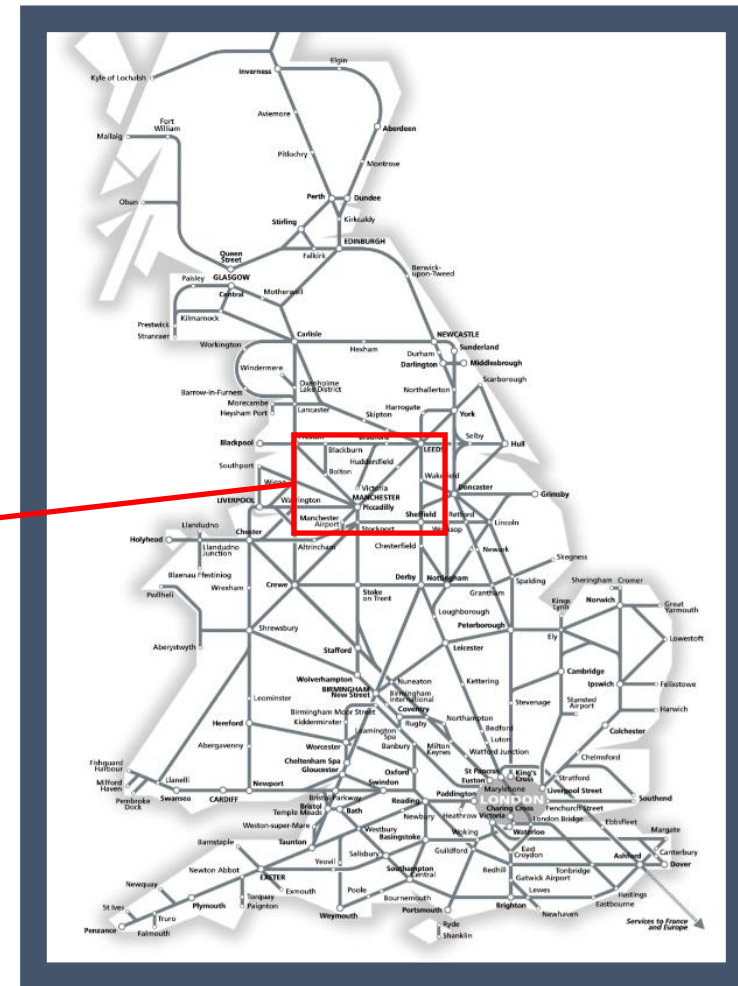

Amended evening TransPennine Express services between Manchester and Huddersfield

TOC affected: TransPennine Express

Key:

Engineering Works

Bus Replacement Services