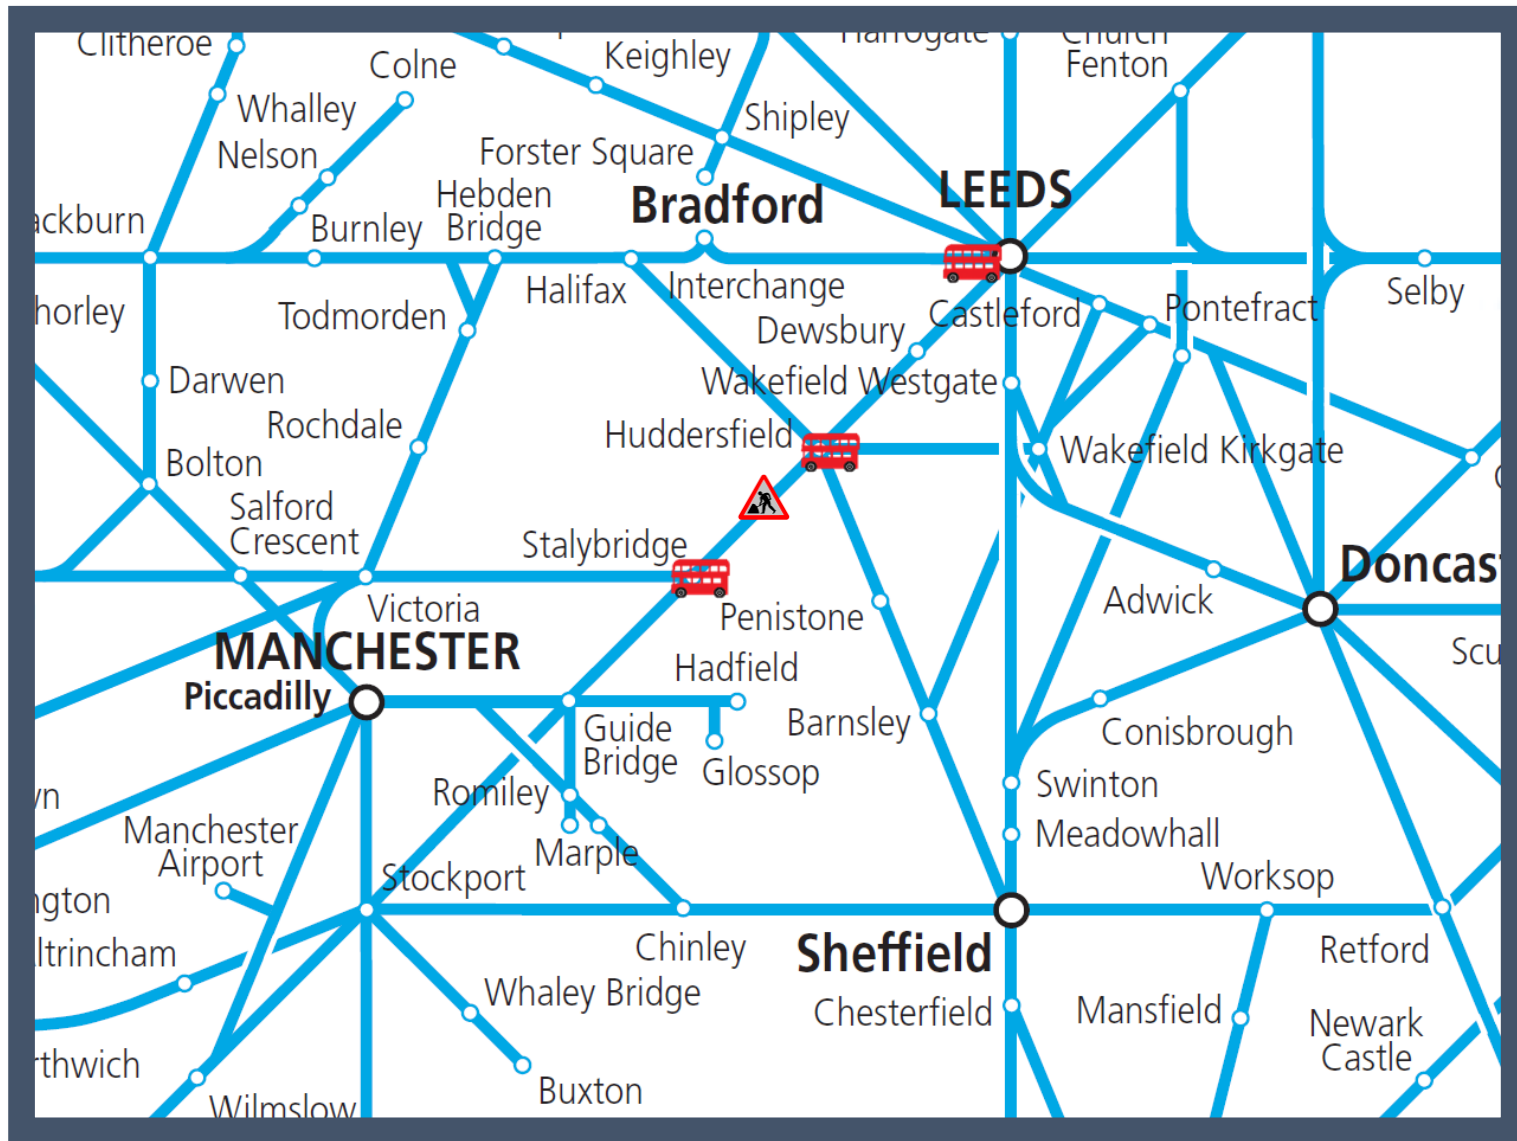

Amended evening TransPennine Express services between Manchester and Huddersfield

TOC affected: TransPennine Express

Key:

Engineering Works

Bus Replacement Services