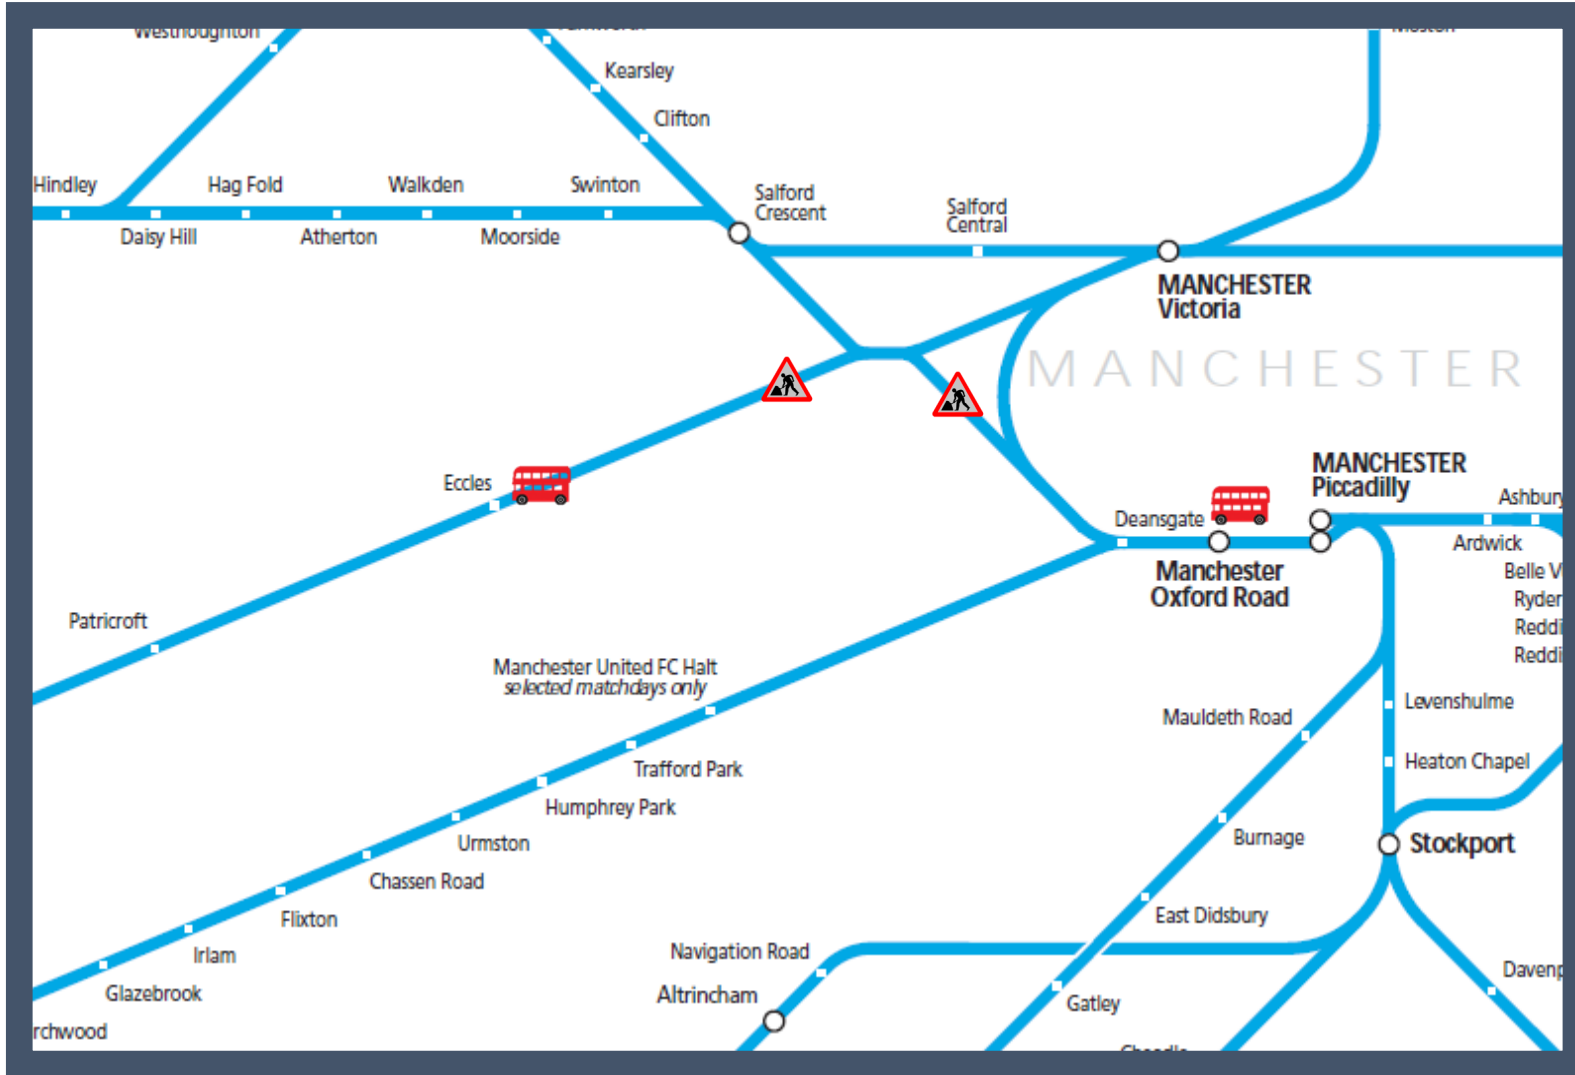

Buses replace trains between Manchester Oxford Road and Eccles  
 TOC affected: Arriva Trains Wales, Northern, TransPennine Express

Key:	
	Engineering Works
	Bus Replacement Services