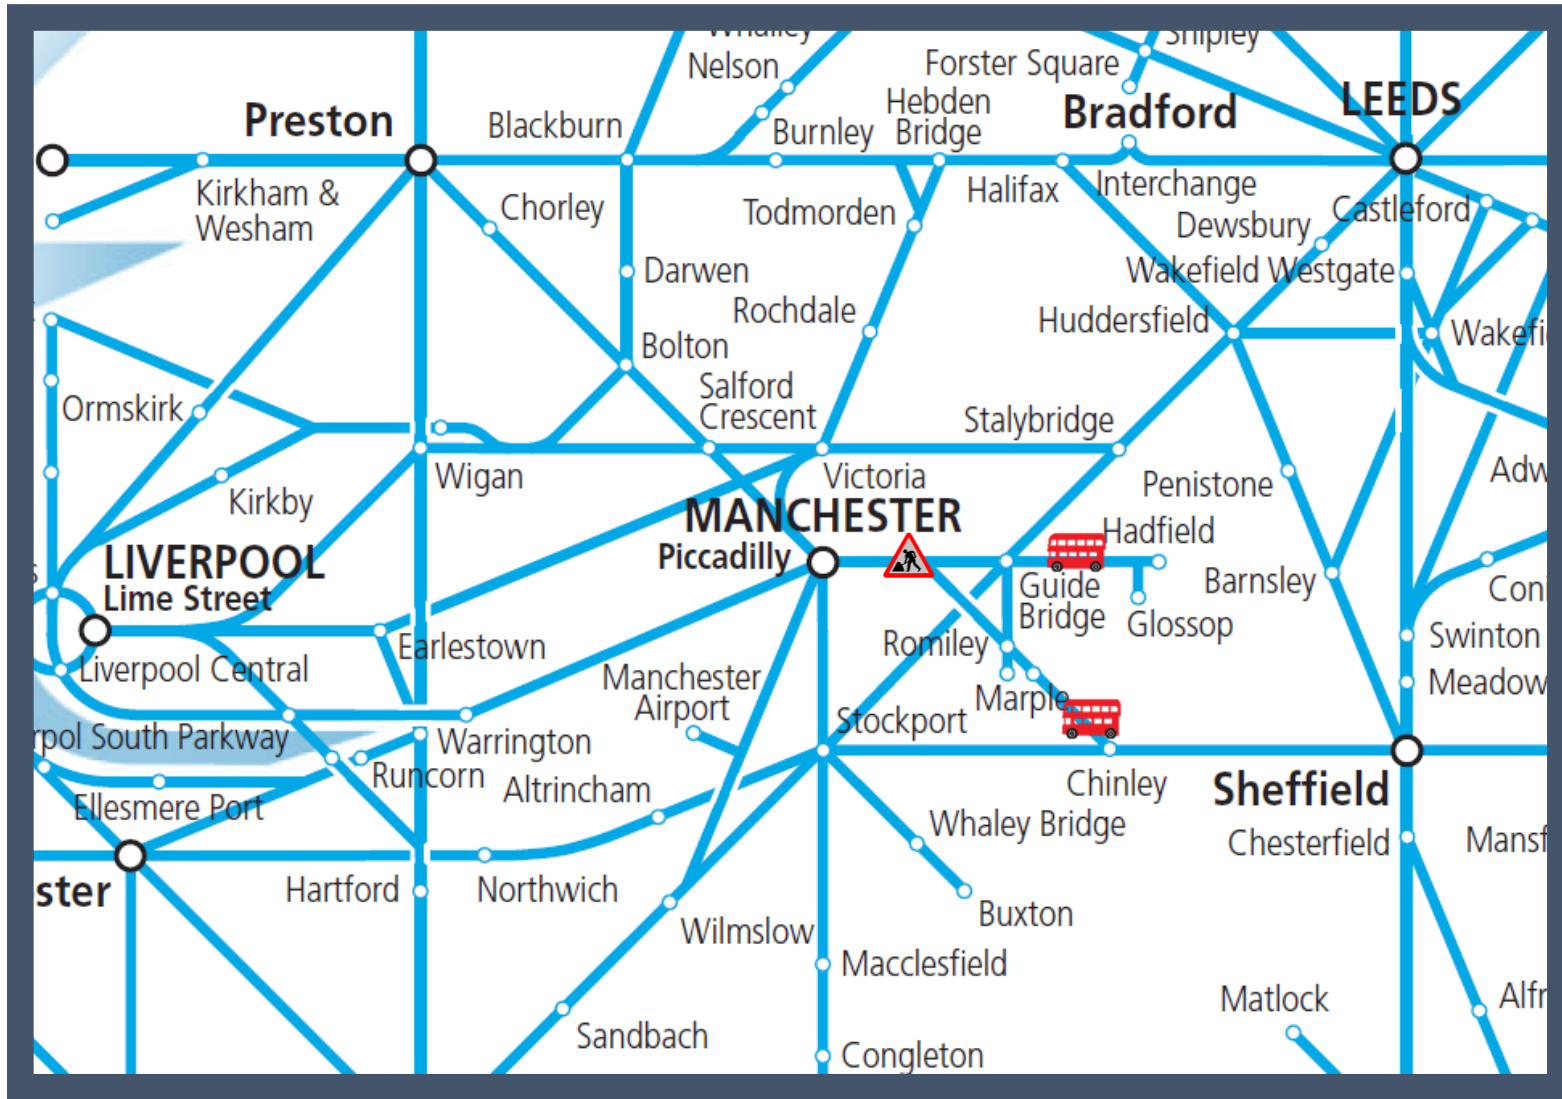

# Buses replace trains between Manchester Piccadilly and Hadfield / Glossop / Rose Hill Marple

TOCs affected: Northern, TransPennine Express

**Key:**

-  Engineering Works
-  Bus Replacement Services