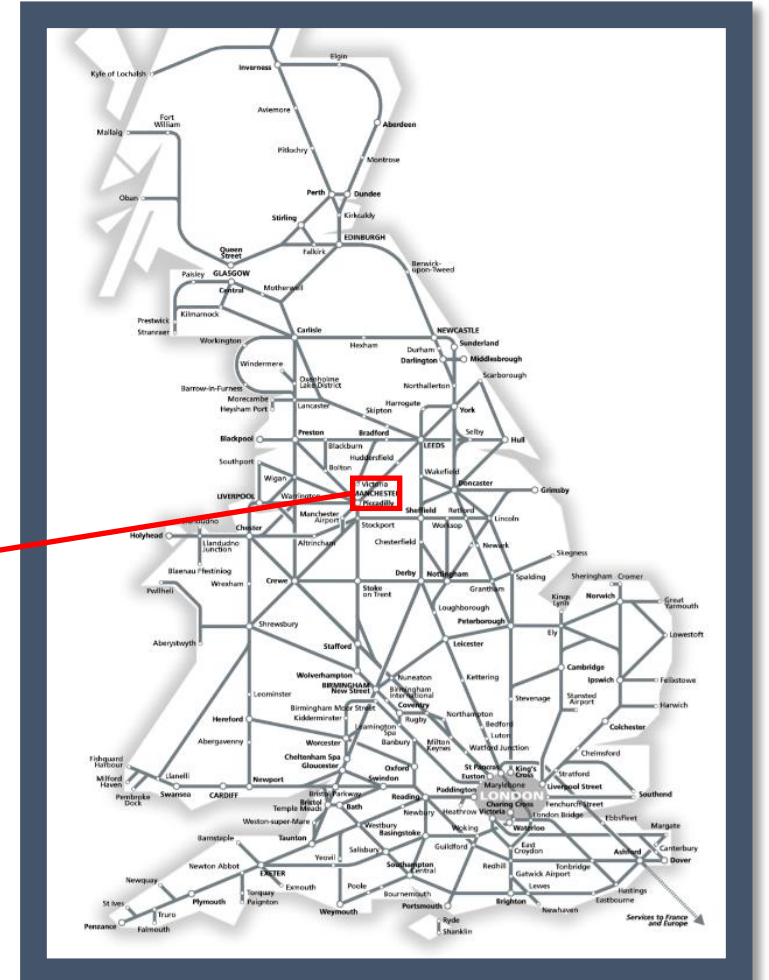

Buses replace trains between Manchester Piccadilly and Hadfield / Glossop

TOC affected: Northern

Key:

	Engineering Works
	Bus Replacement Services