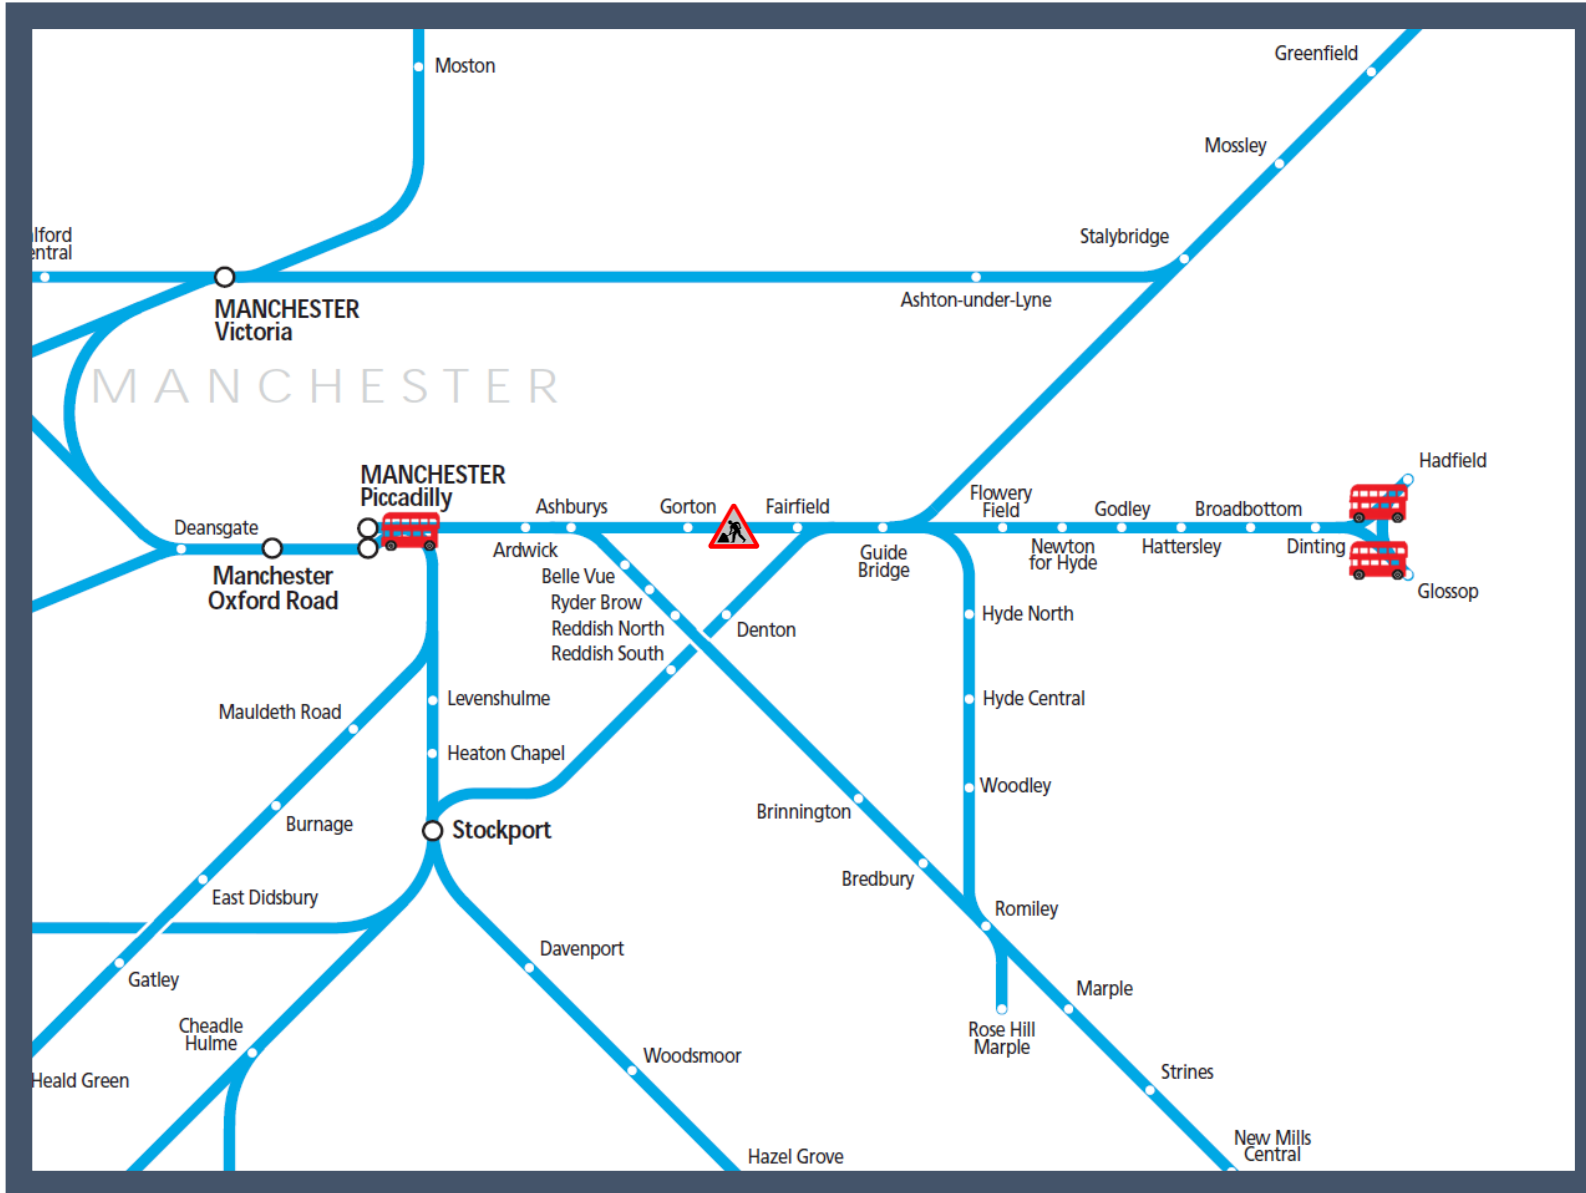

Buses replace trains between Manchester Piccadilly and Hadfield / Glossop

TOC affected: Northern

Key:

	Engineering Works
	Bus Replacement Services