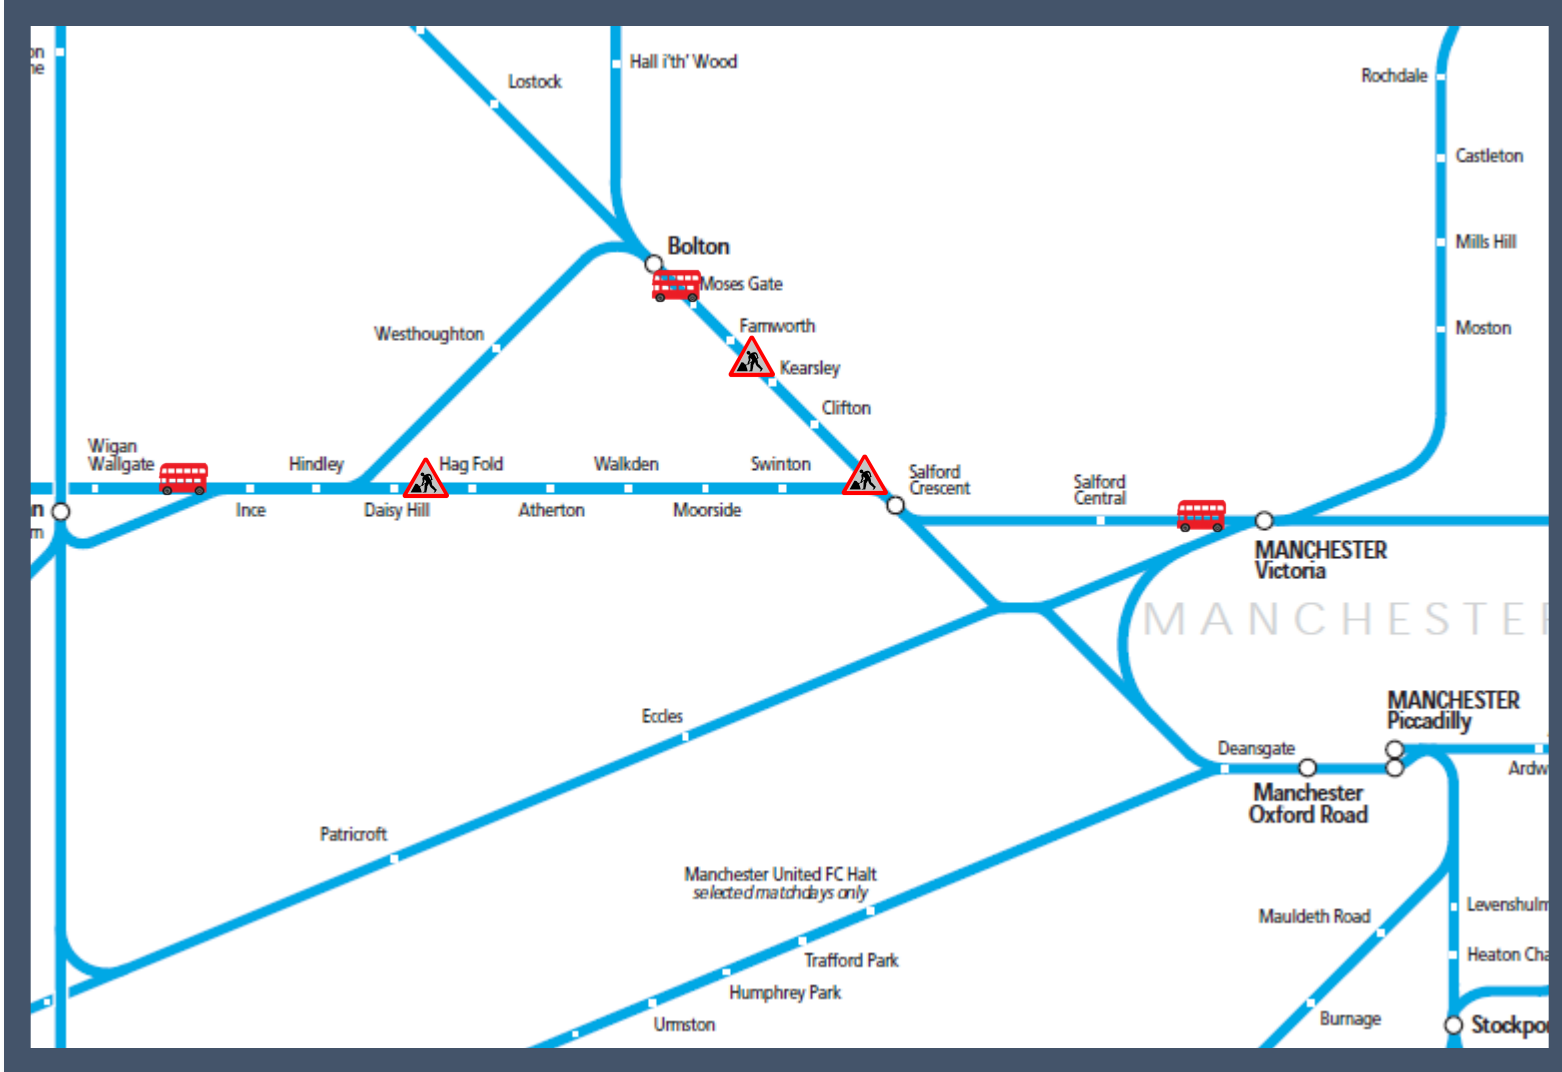

Buses replace trains between Manchester Victoria and Wigan Wallgate via Atherton / Bolton
TOC affected: Northern

Key:

Engineering Works

Bus Replacement Services