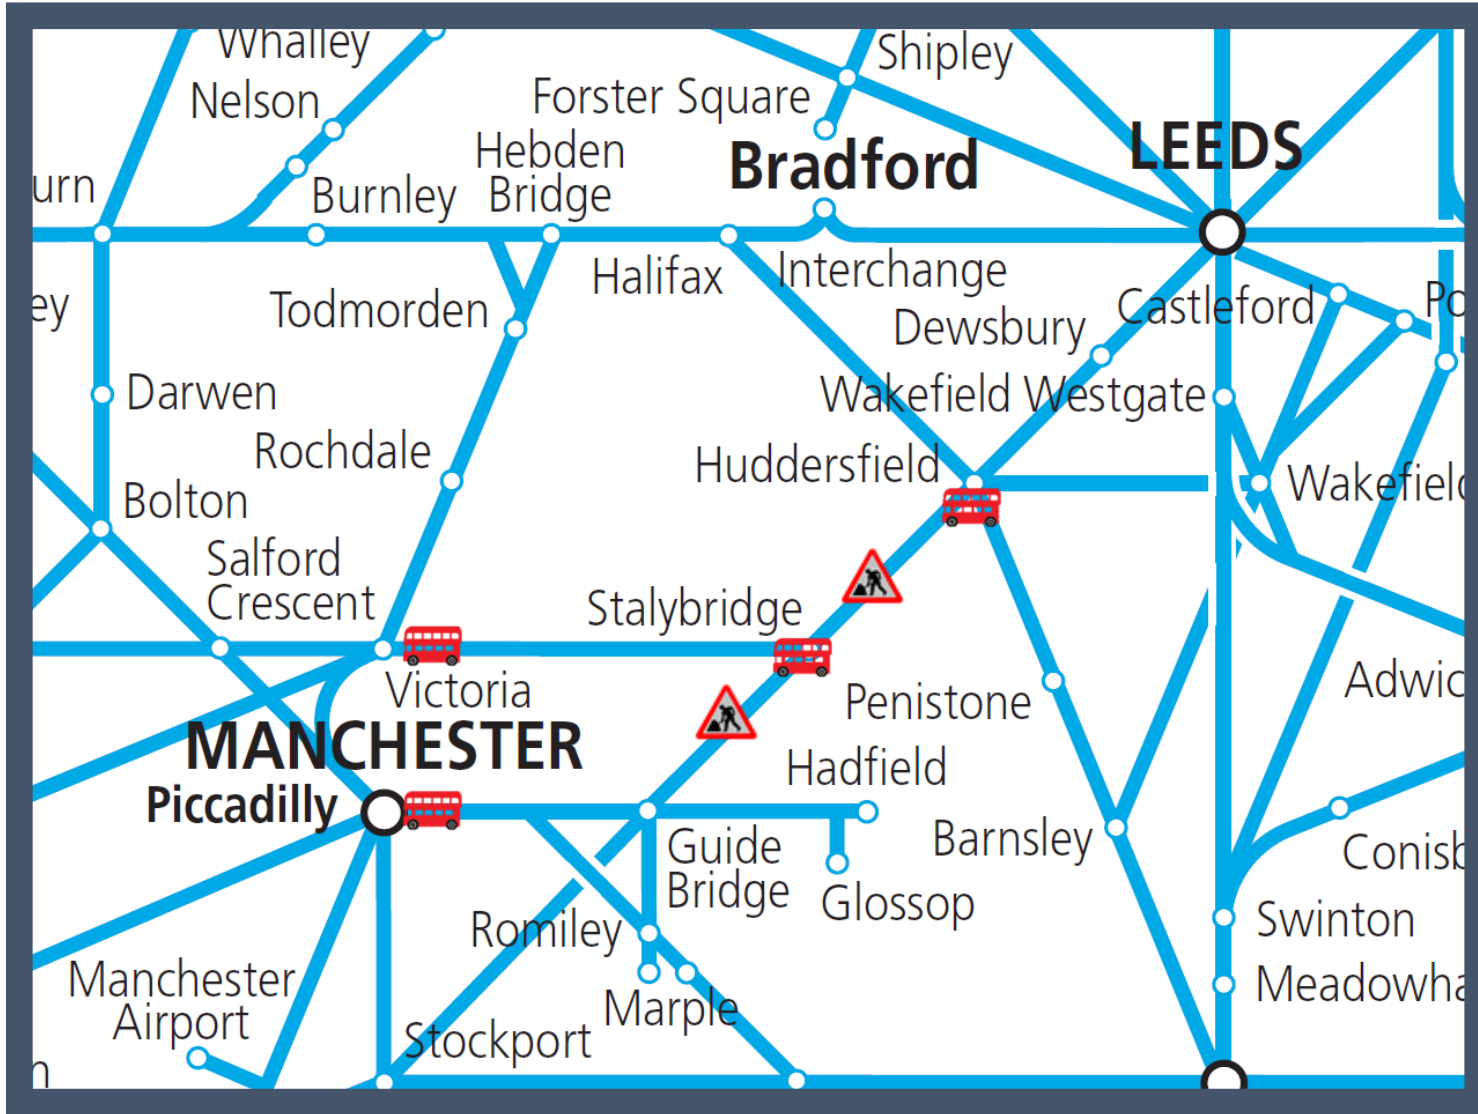

# Amended service between Manchester stations and Huddersfield

TOC affected: TransPennine Express

Key:

Engineering Works