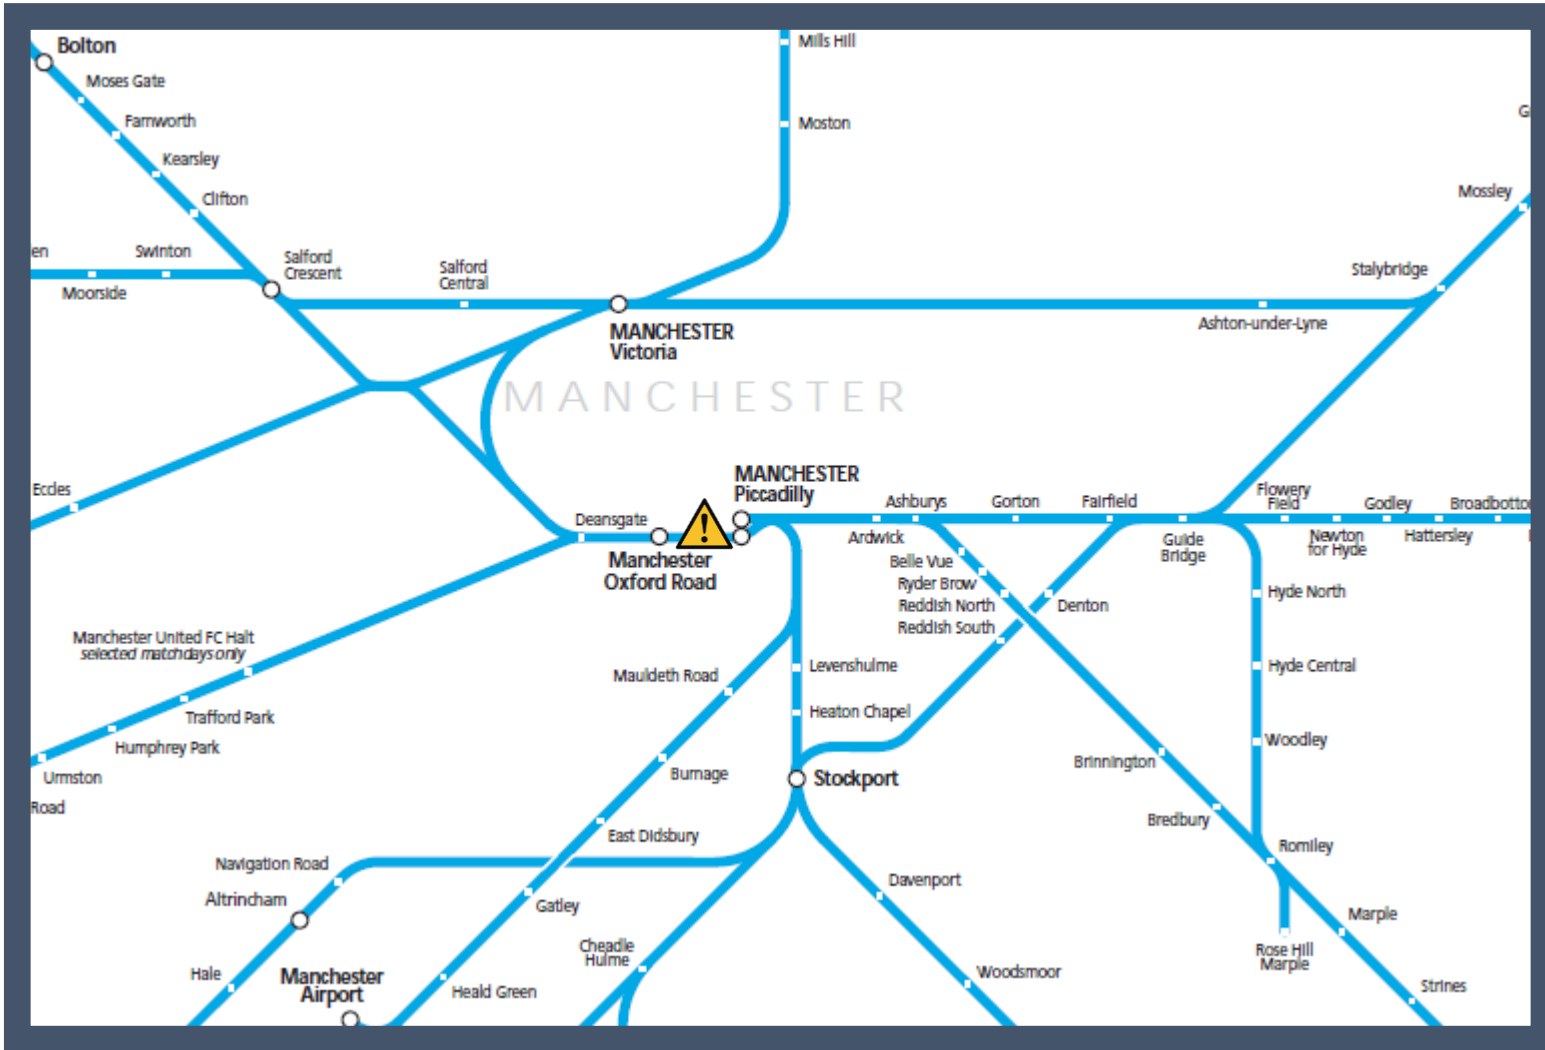

A fault with the signalling system between Manchester Oxford Road and Manchester Piccadilly

TOCs affected: East Midlands Trains, Northern, TransPennine Express and Transport for Wales

Key:

Disruption