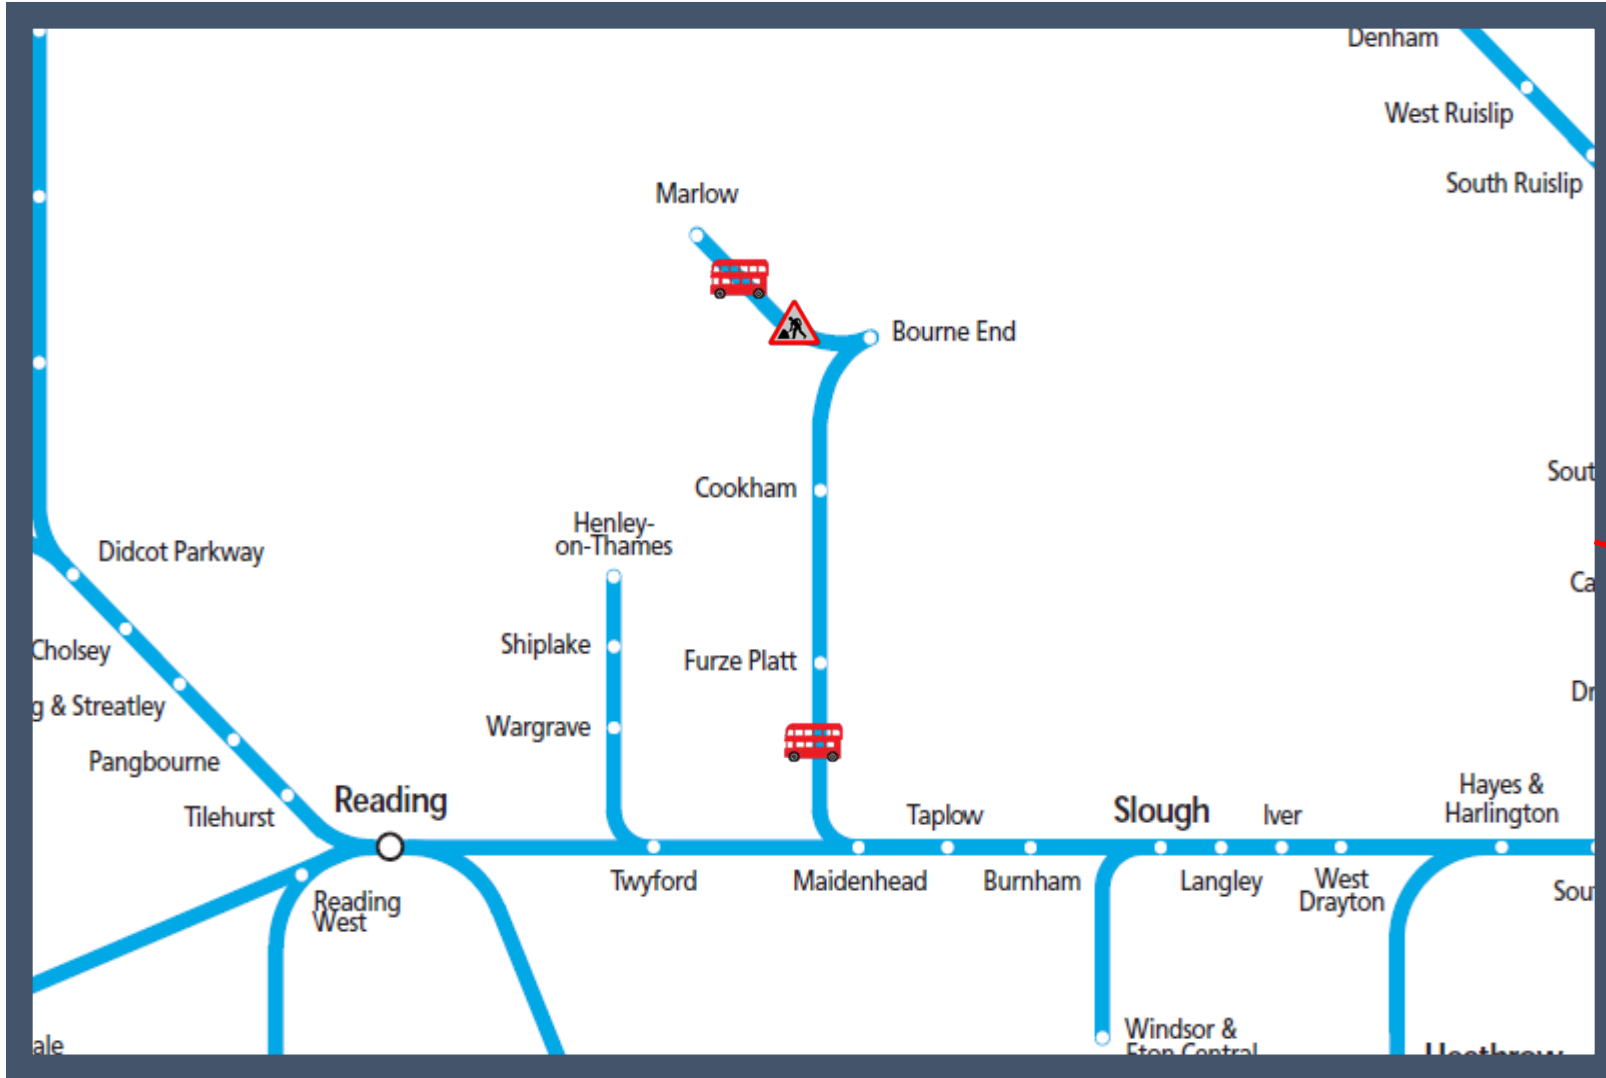

Buses replace trains between Maidenhead and Marlow

TOC affected: Great Western Railway

Key:

Engineering Works

Bus Replacement Services