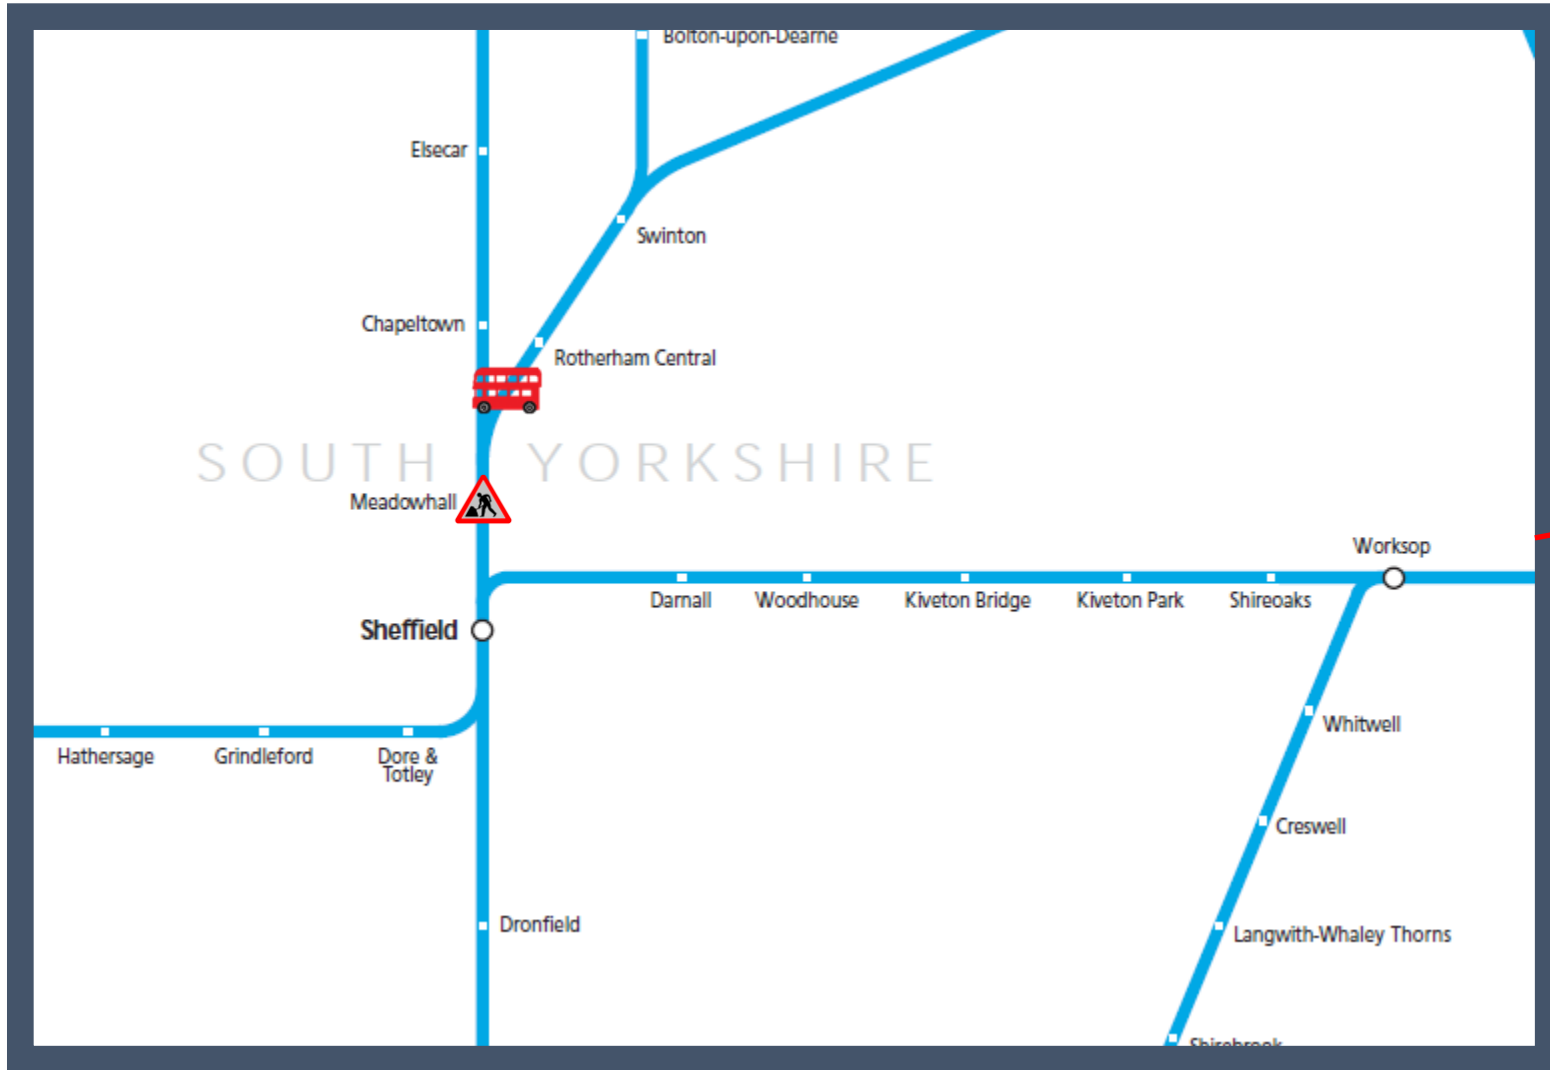

Amended service at Meadowhall

TOC affected: Northern

Key:	
	Engineering Works
	Bus Replacement Services