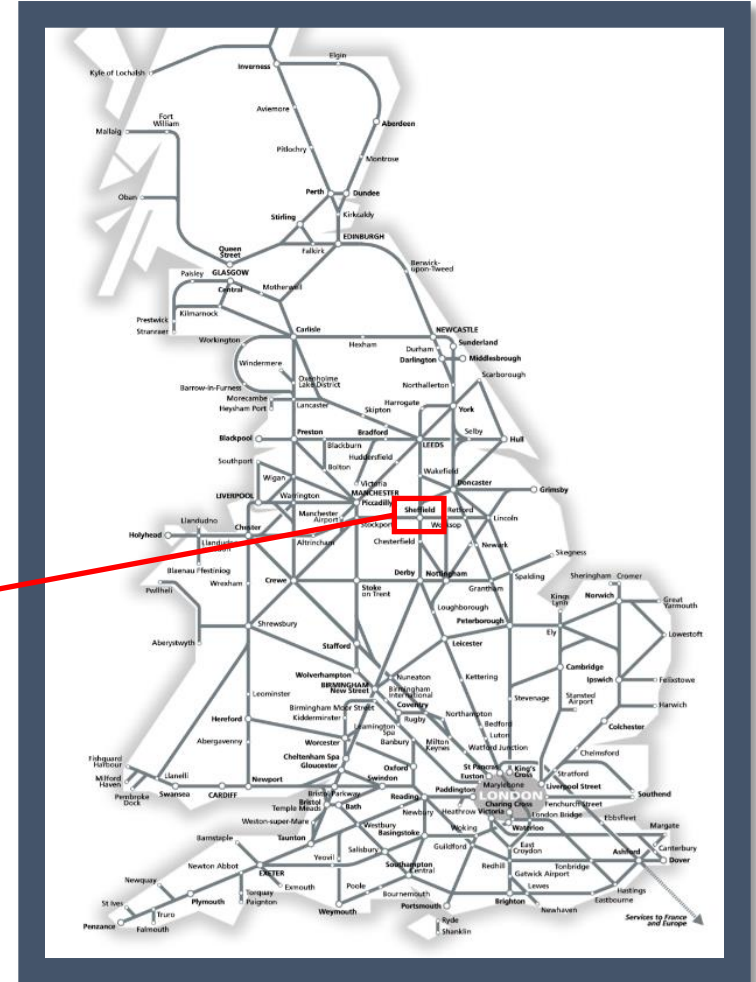

Amended service at Meadowhall

TOC affected: Northern

Key:	
	Engineering Works
	Bus Replacement Services