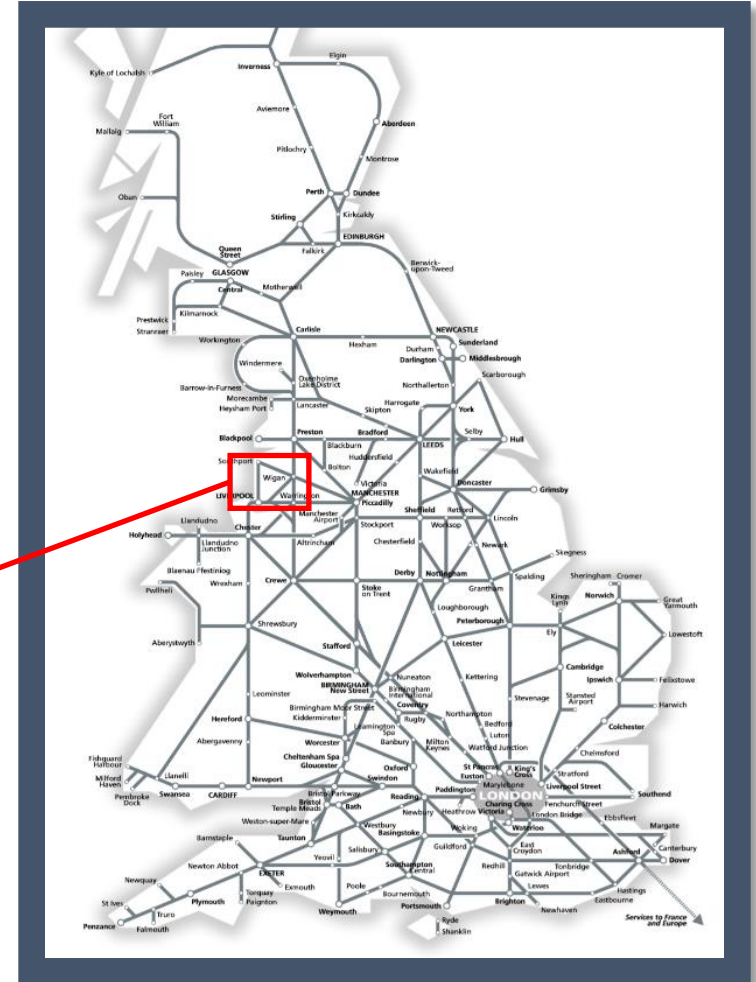

Amended Northern line service

TOC affected: Merseyrail

Key:

	Engineering Works
	Bus Replacement Services