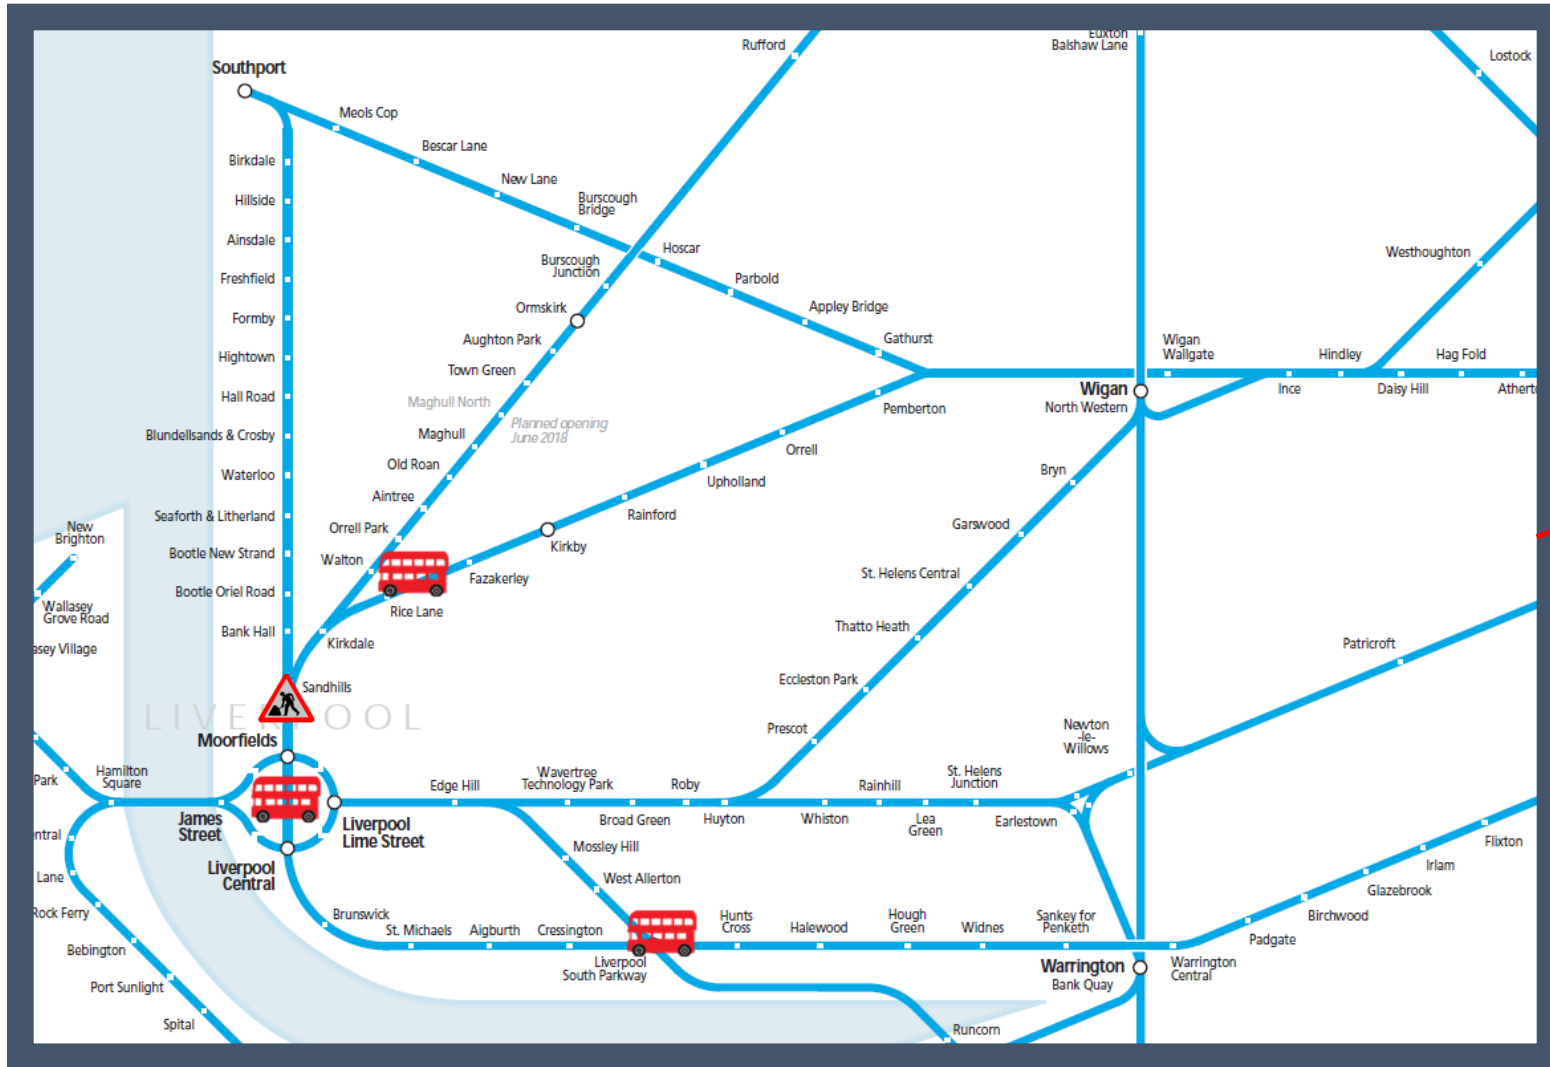

Amended Northern line service

TOC affected: Merseyrail

Key:

	Engineering Works
	Bus Replacement Services