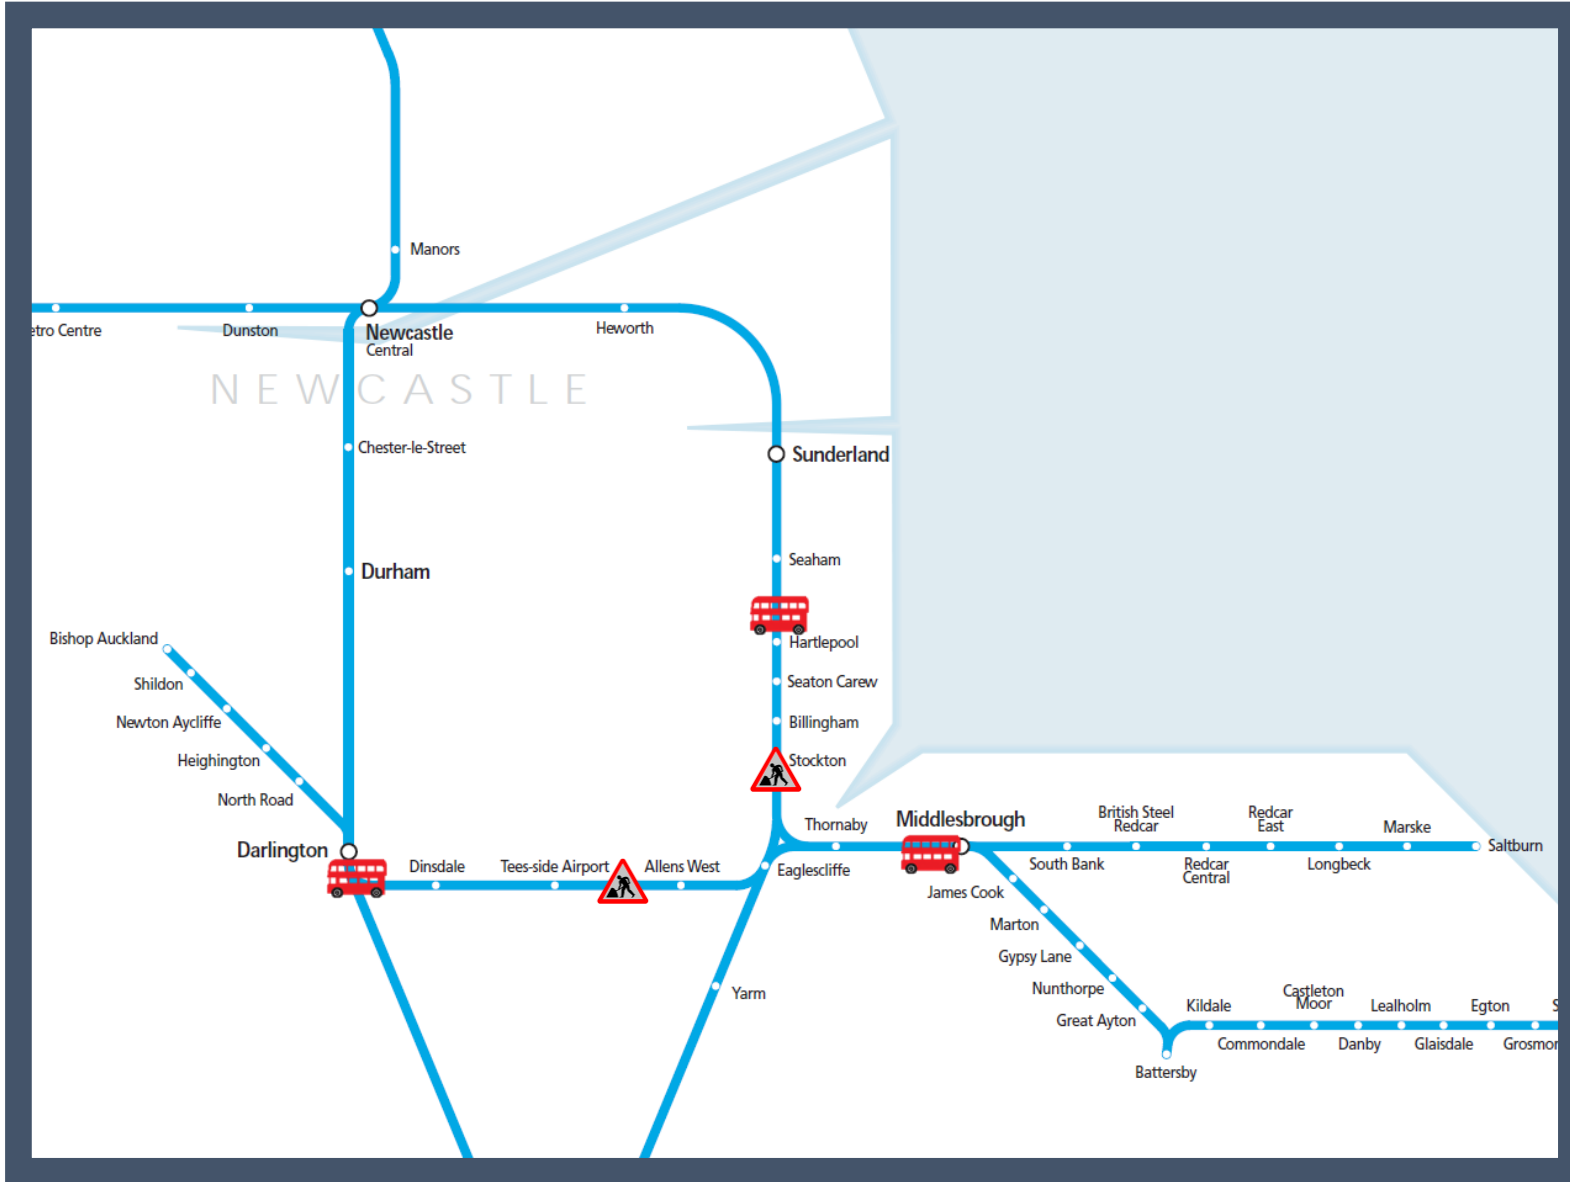

Buses replace trains between Middlesbrough and Hartlepool / Darlington

TOC affected: Northern

Key:	
	Engineering Works
	Bus Replacement Services