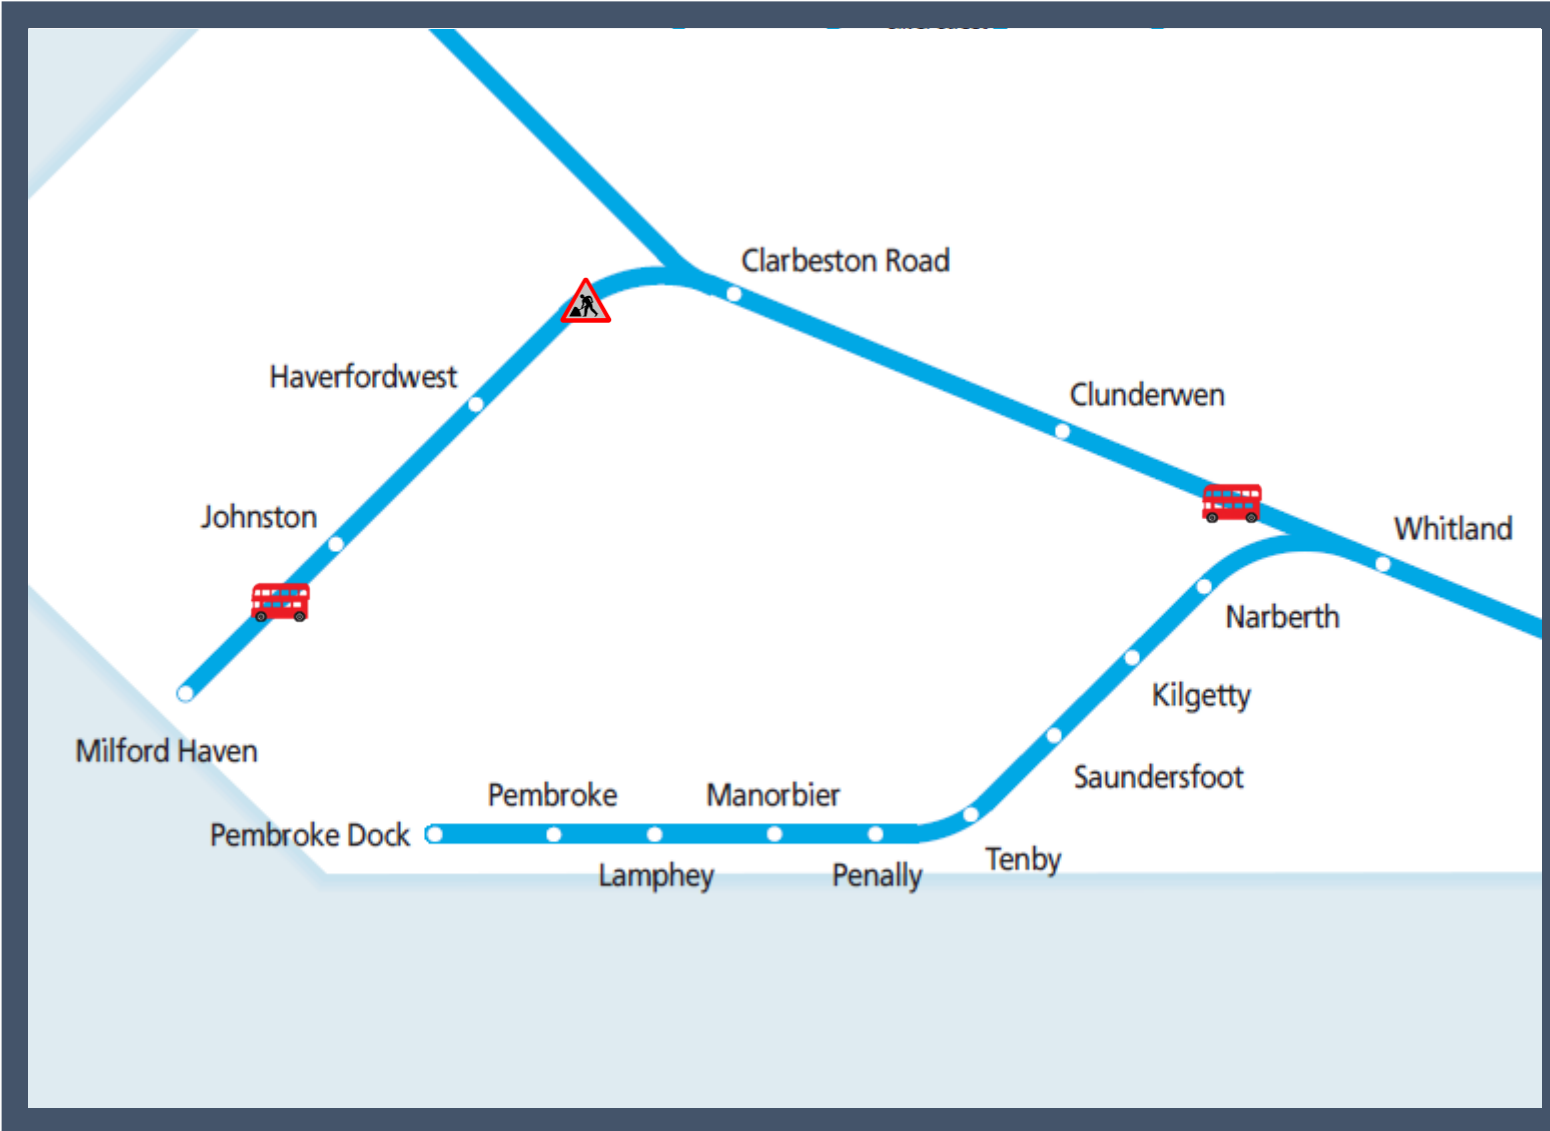

Buses replace trains between Whitland and Milford Haven

TOC affected: Transport for Wales

Key:

	Engineering Works
	Bus Replacement Services