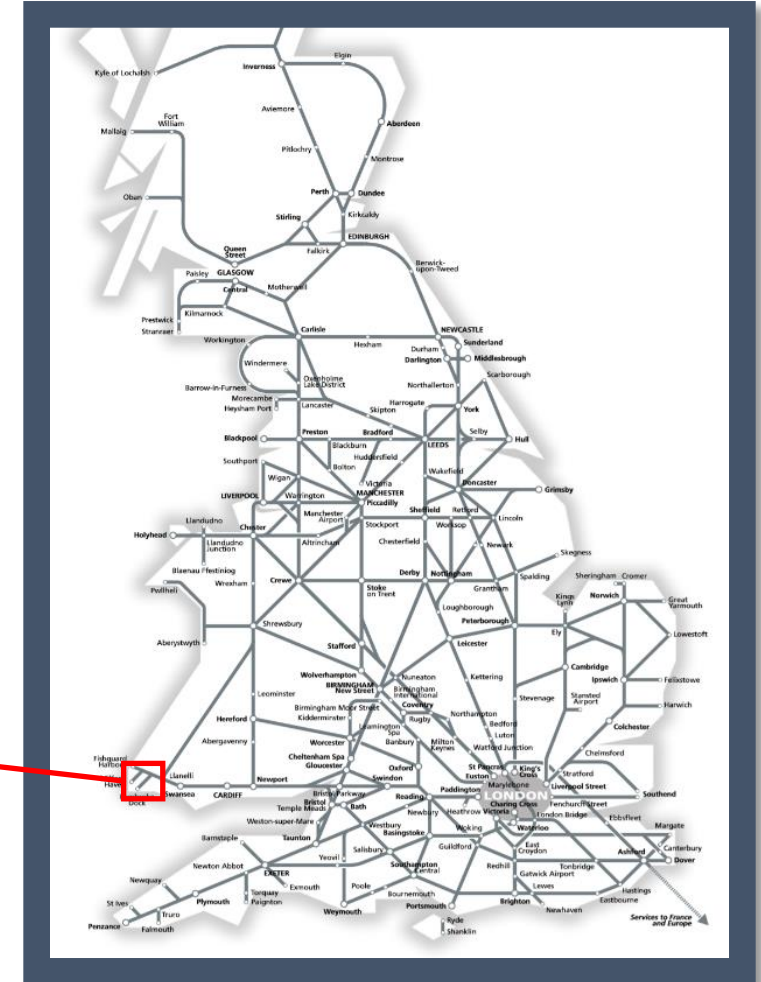

Buses replace trains between Whitland and Milford Haven

TOC affected: Transport for Wales

Key:

	Engineering Works
	Bus Replacement Services