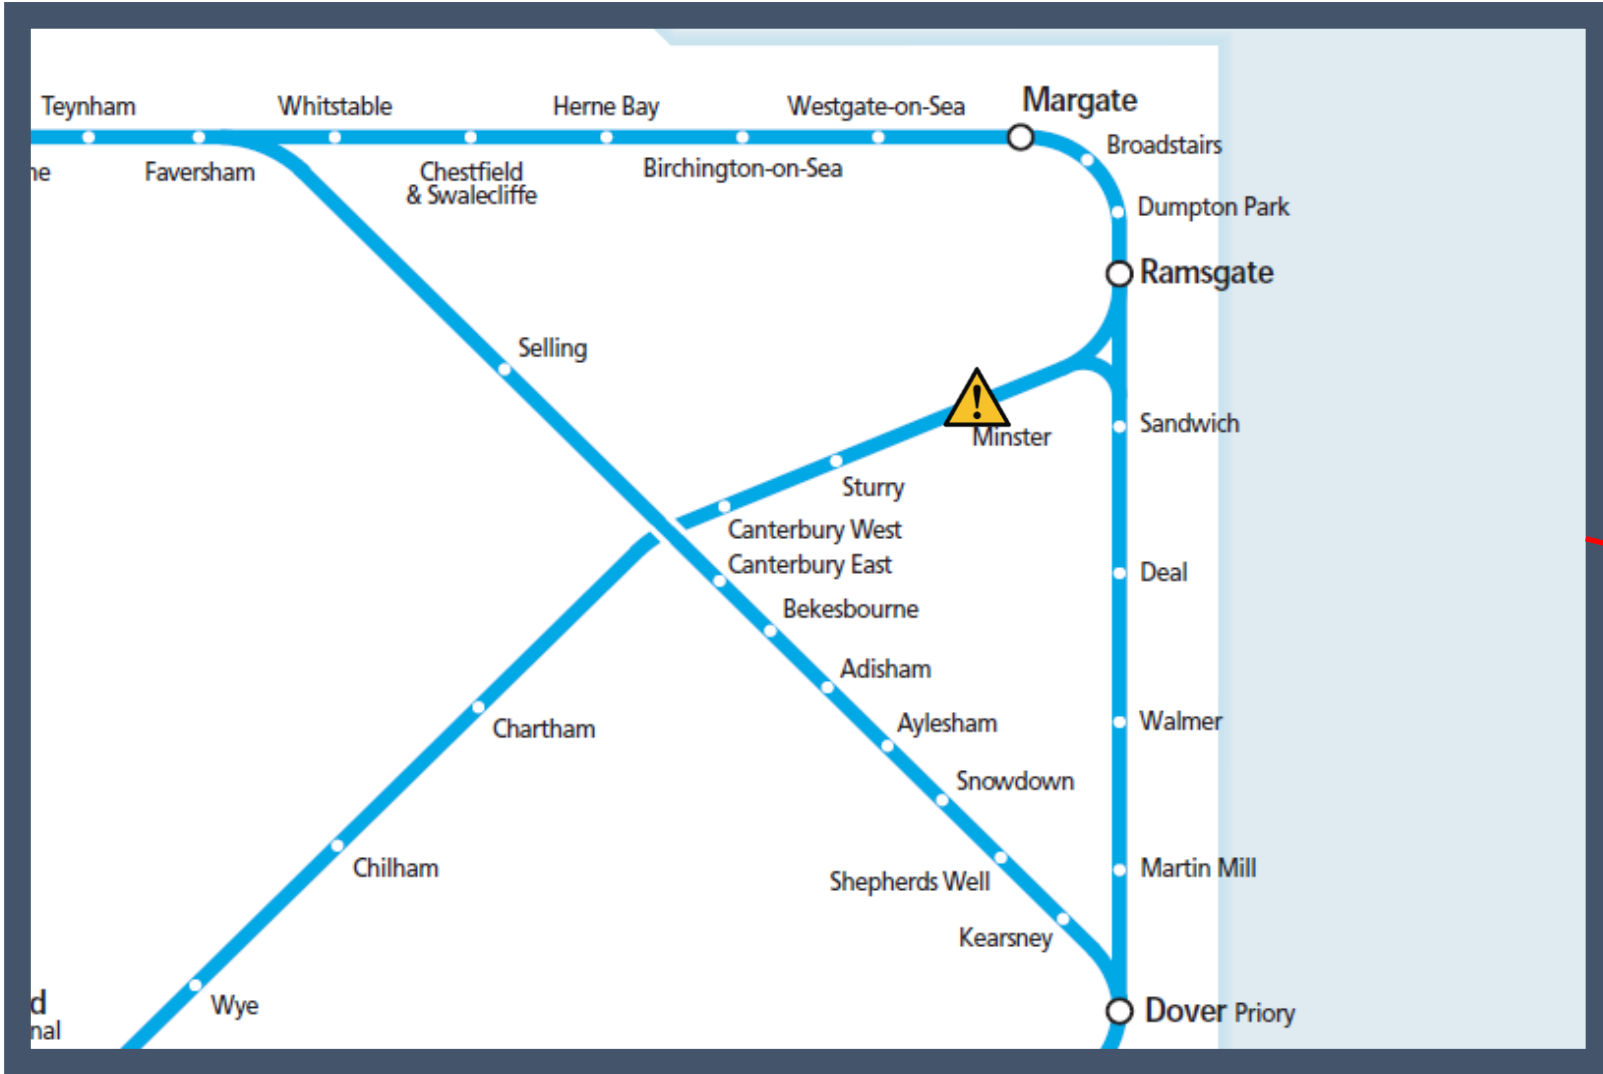

A fault with the signalling system at Minster TOC affected: Southeastern

Key:

Disruption