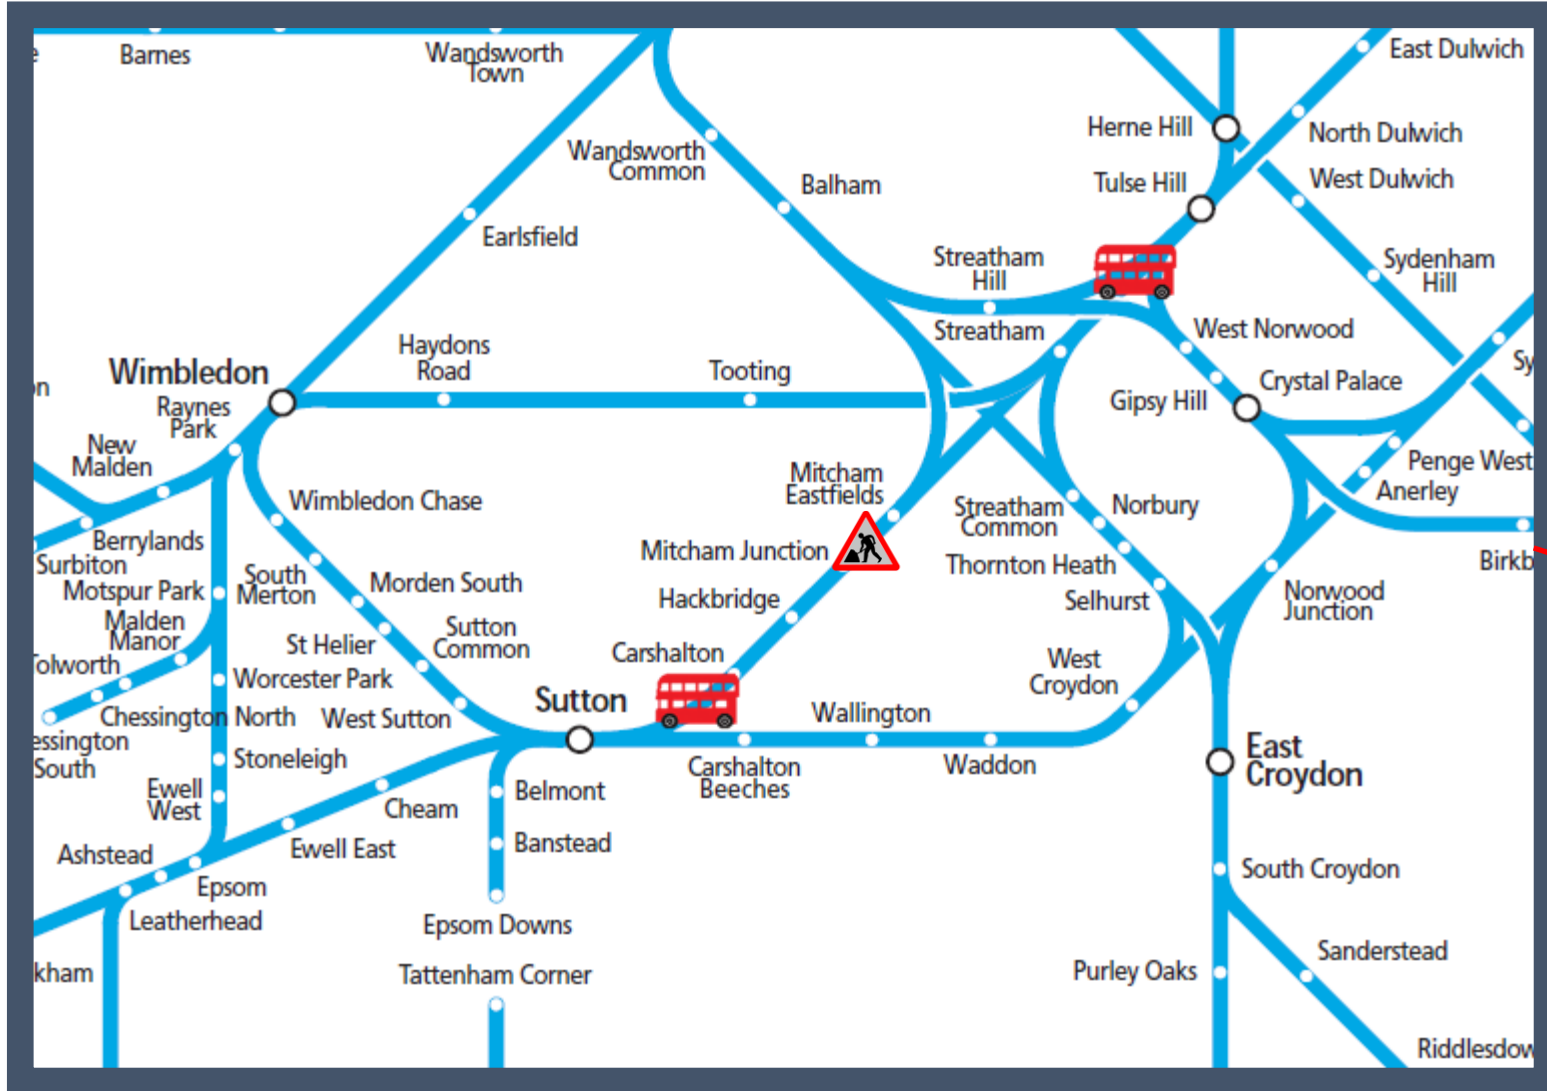

No trains through Mitcham Junction and Tooting TOCs affected: Southern and Thameslink

Key:

Engineering Works

Bus Replacement Services