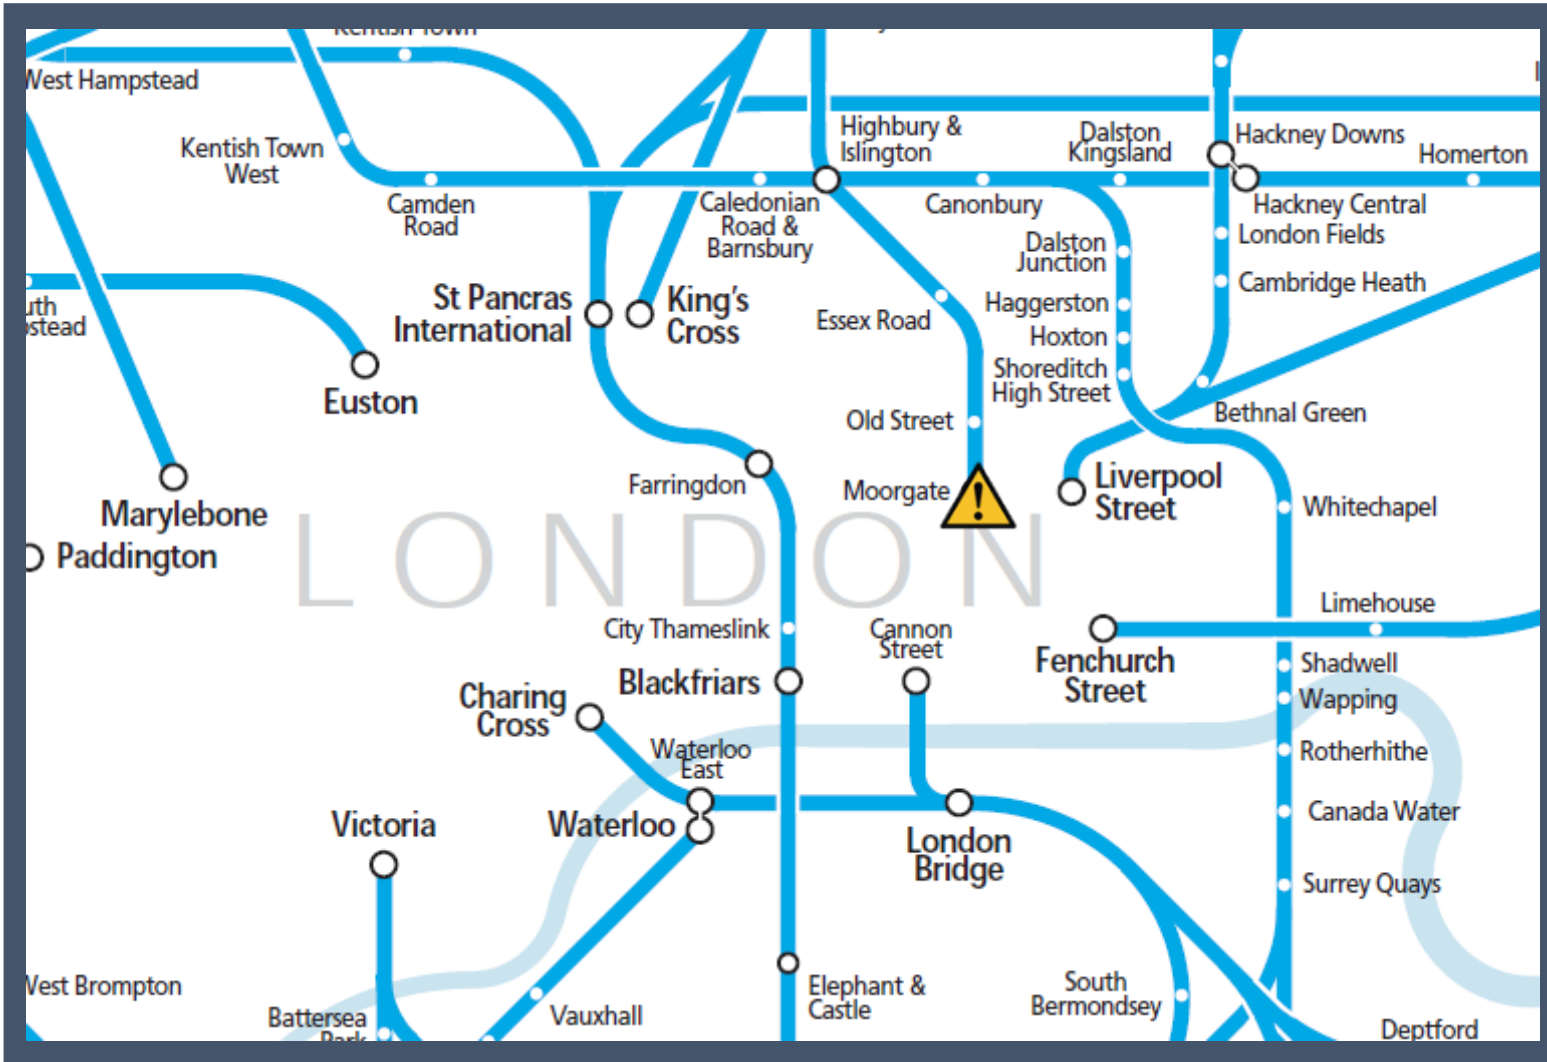

# Disruption at Moorgate

TOC affected: Thameslink

Key:

Disruption