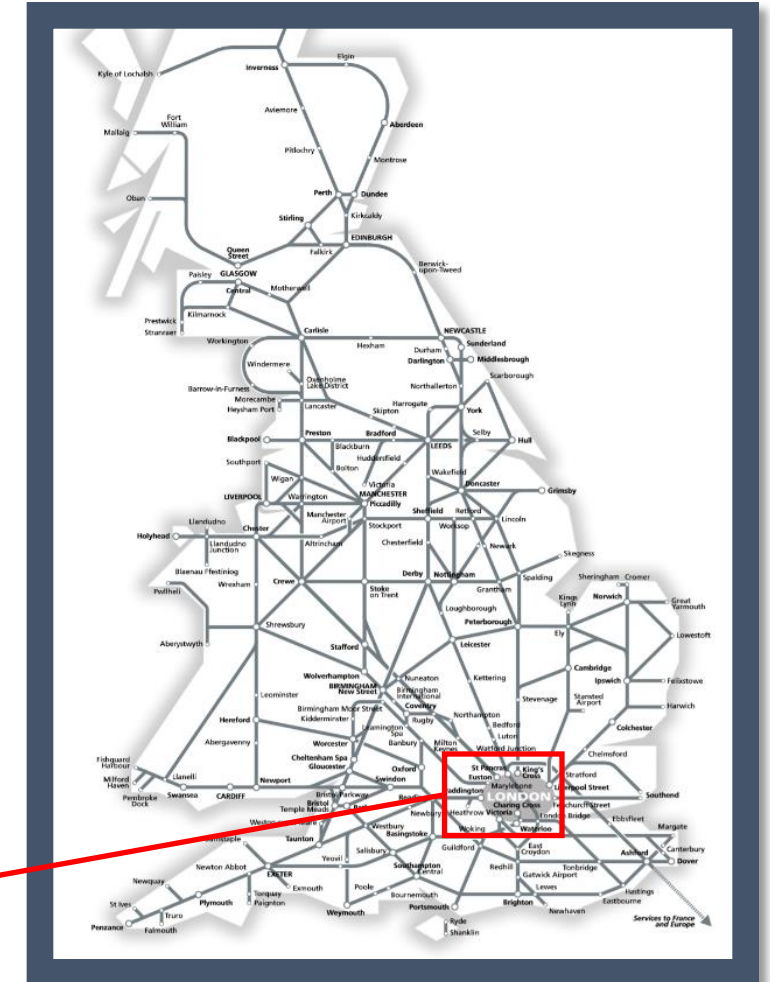

# Disruption at Moorgate

TOC affected: Thameslink

Key:

Disruption