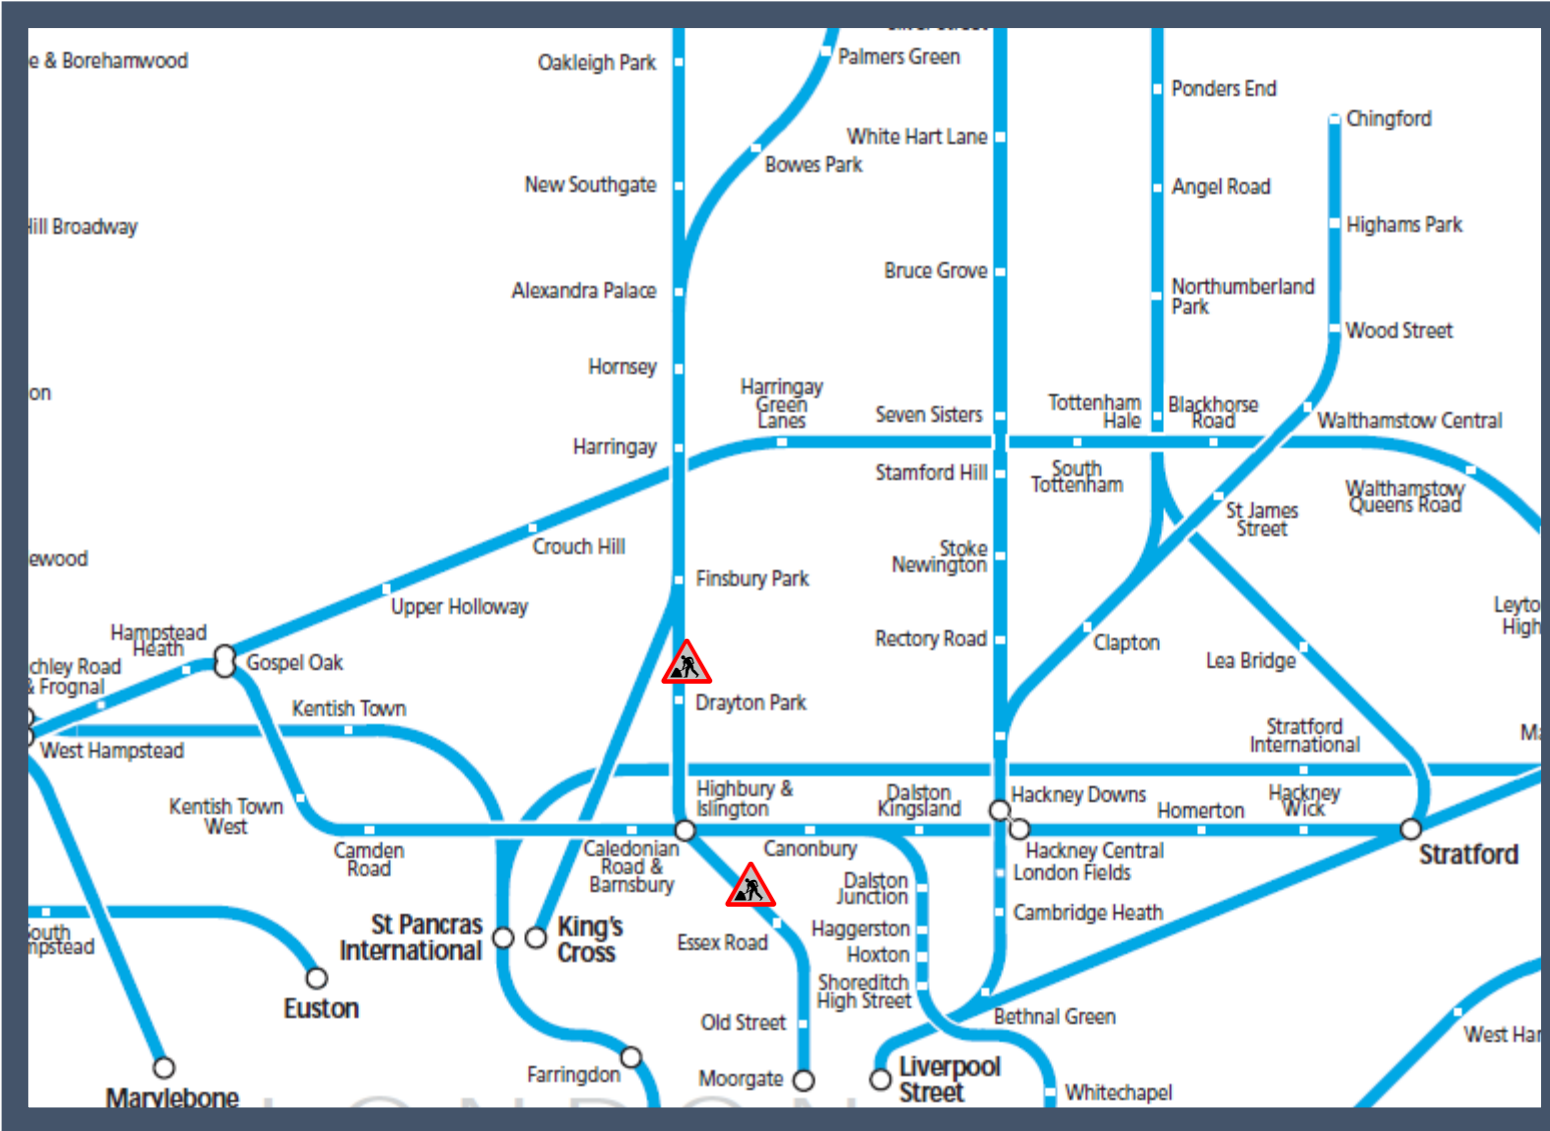

# No trains between Moorgate and Finsbury Park

TOC affected: Great Northern

Key:

Engineering Works