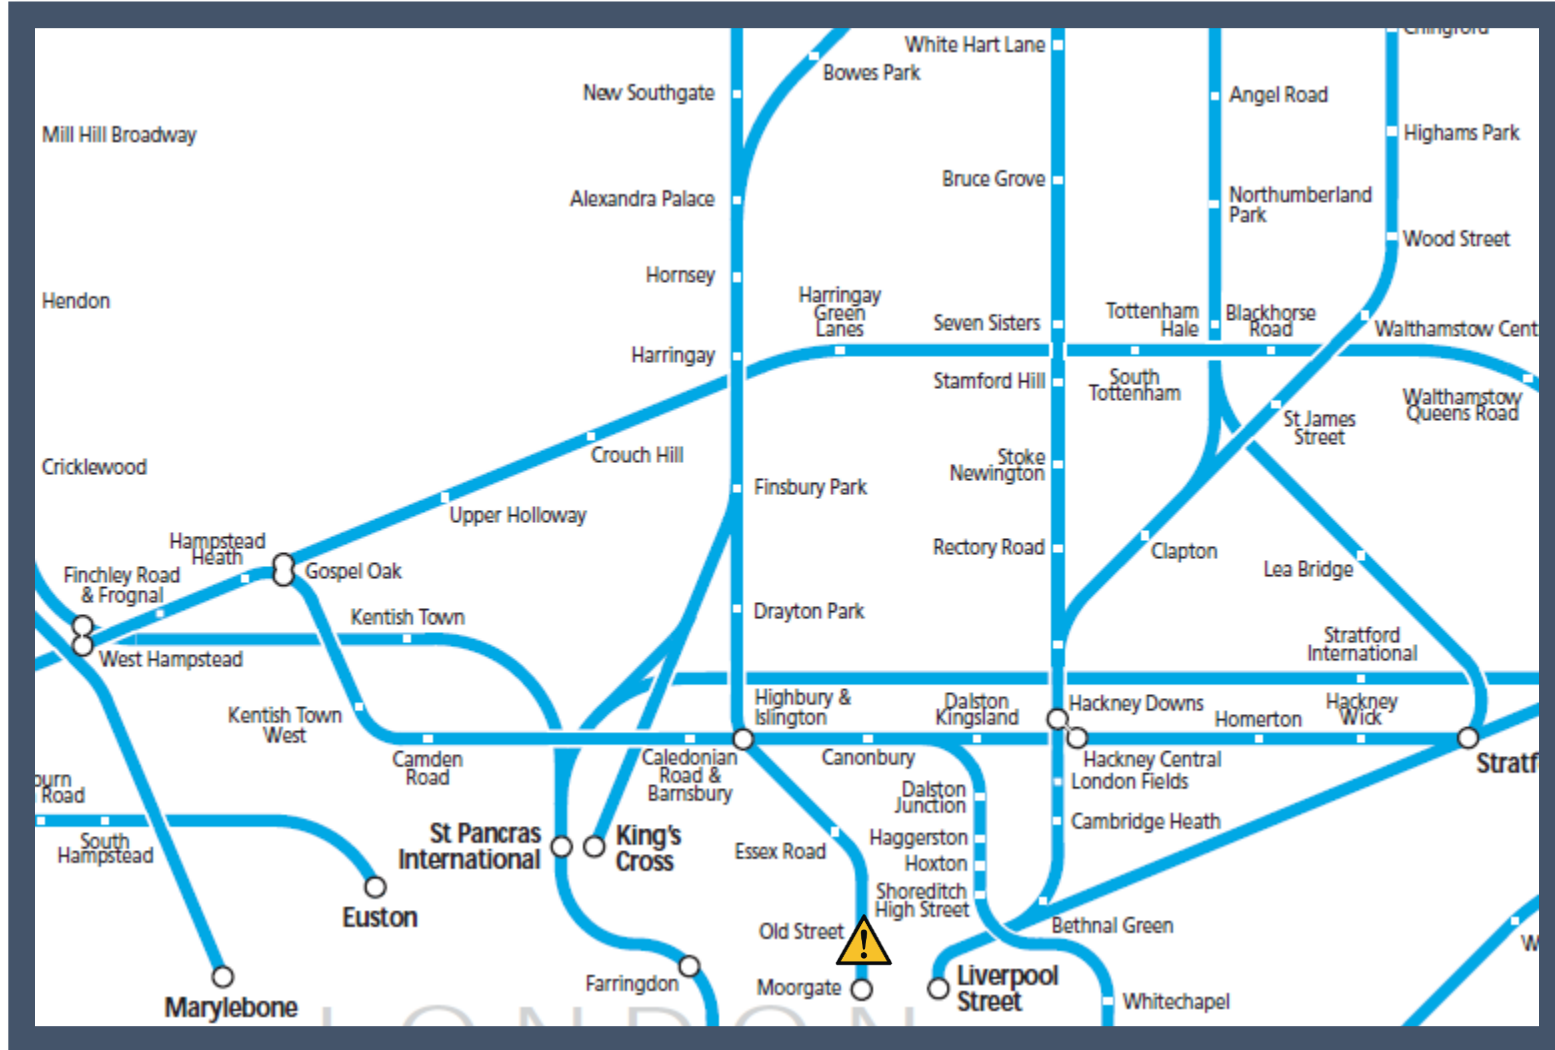

Congestion between Finsbury Park and Moorgate

TOC affected: Great Northern

Key:

Disruption