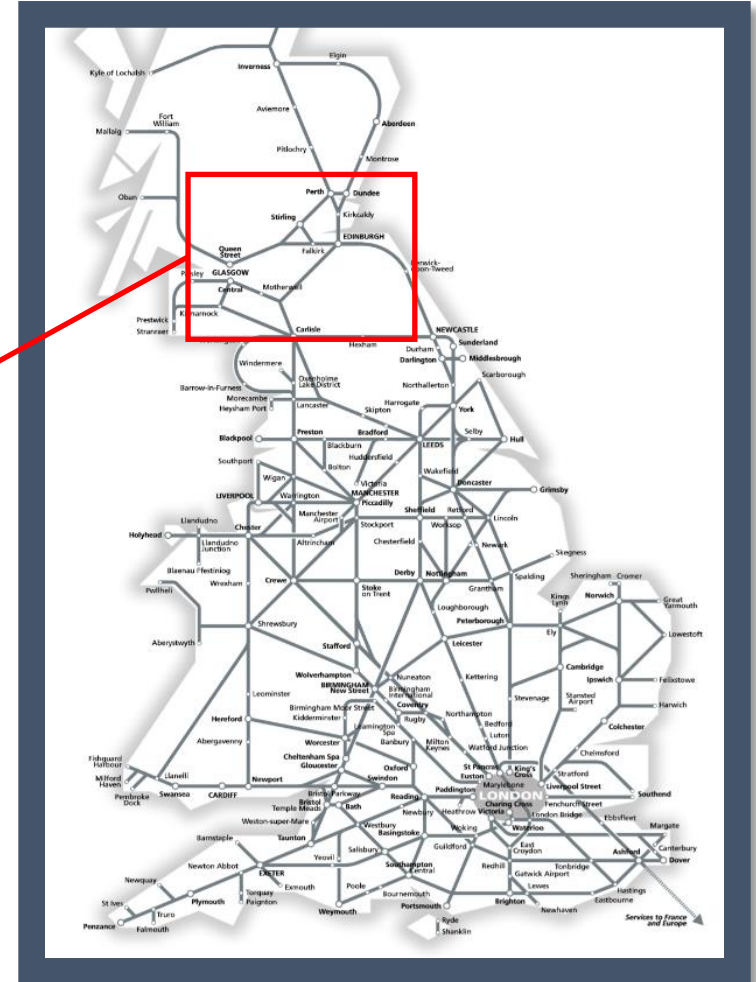

Engineering work is taking place between Glasgow Central and Motherwell
 TOCs affected: Caledonian Sleeper, CrossCountry, London North Eastern Railway, ScotRail, TransPennine Express and Virgin Trains

Key:

Engineering Works

Bus Replacement Services