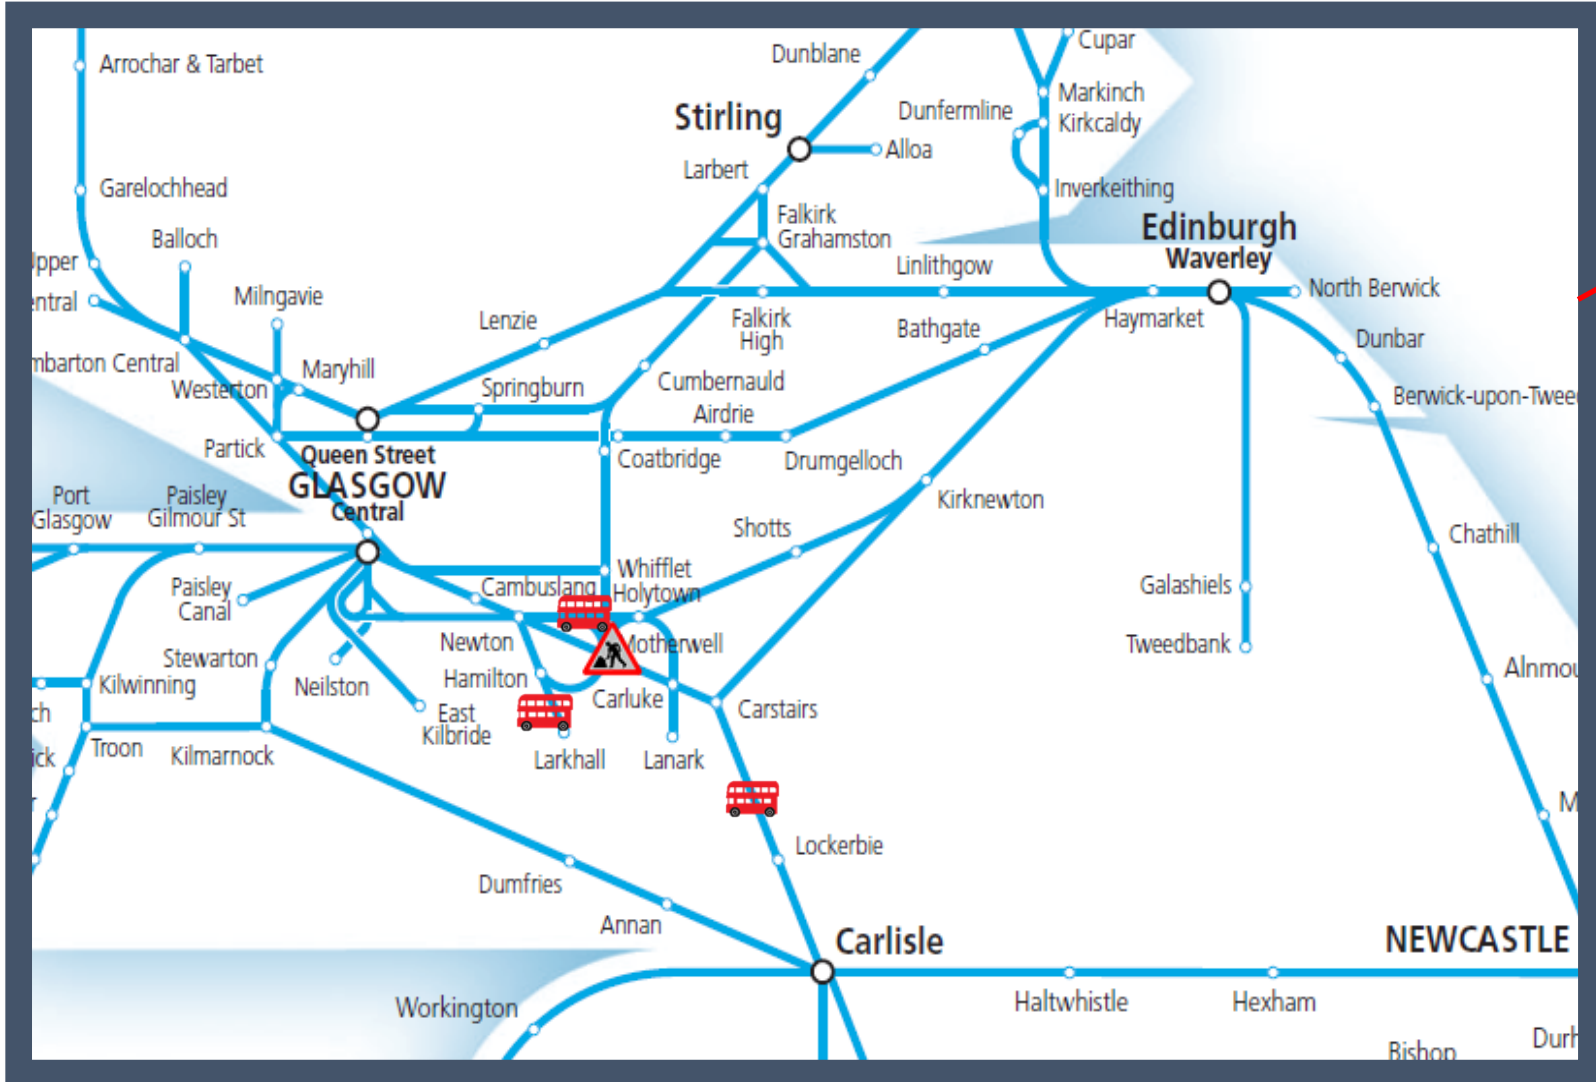

Engineering work is taking place between Glasgow Central and Motherwell
 TOCs affected: Caledonian Sleeper, CrossCountry, London North Eastern Railway, ScotRail, TransPennine Express and Virgin Trains

Key:

Engineering Works

Bus Replacement Services