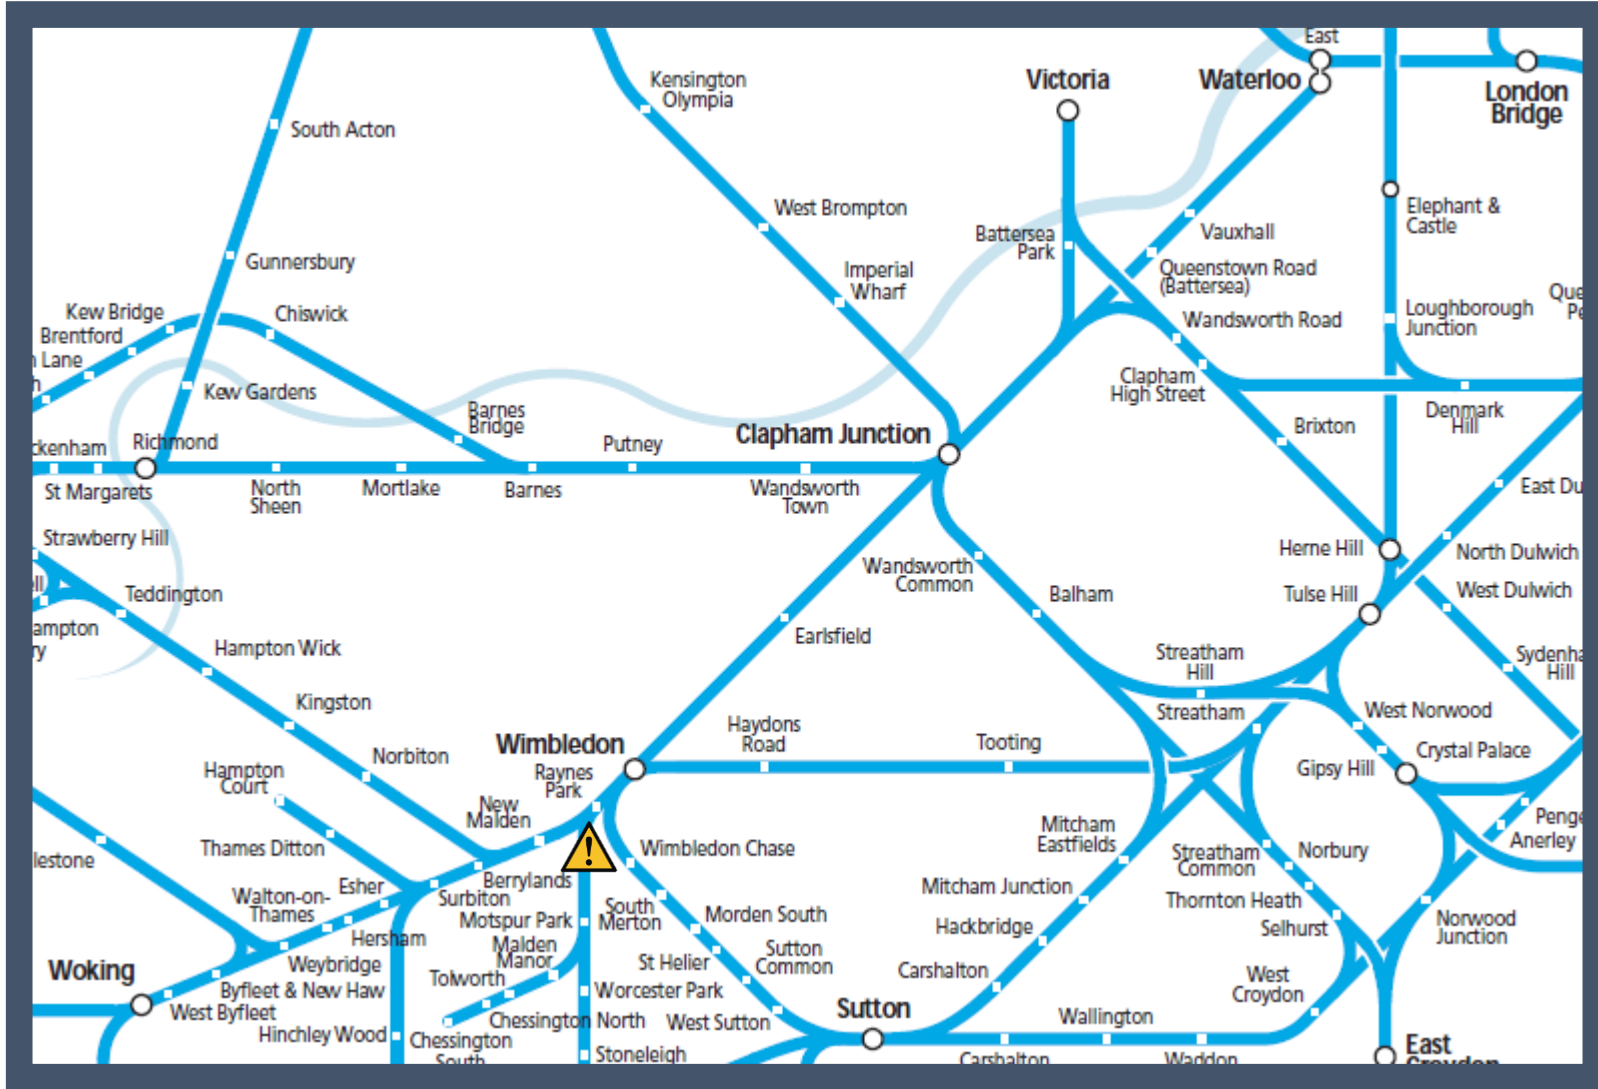

# The communication alarm being activated on a train between Worcester Park and Raynes Park TOC affected: South Western Railway

Key:

	Disruption
--	------------